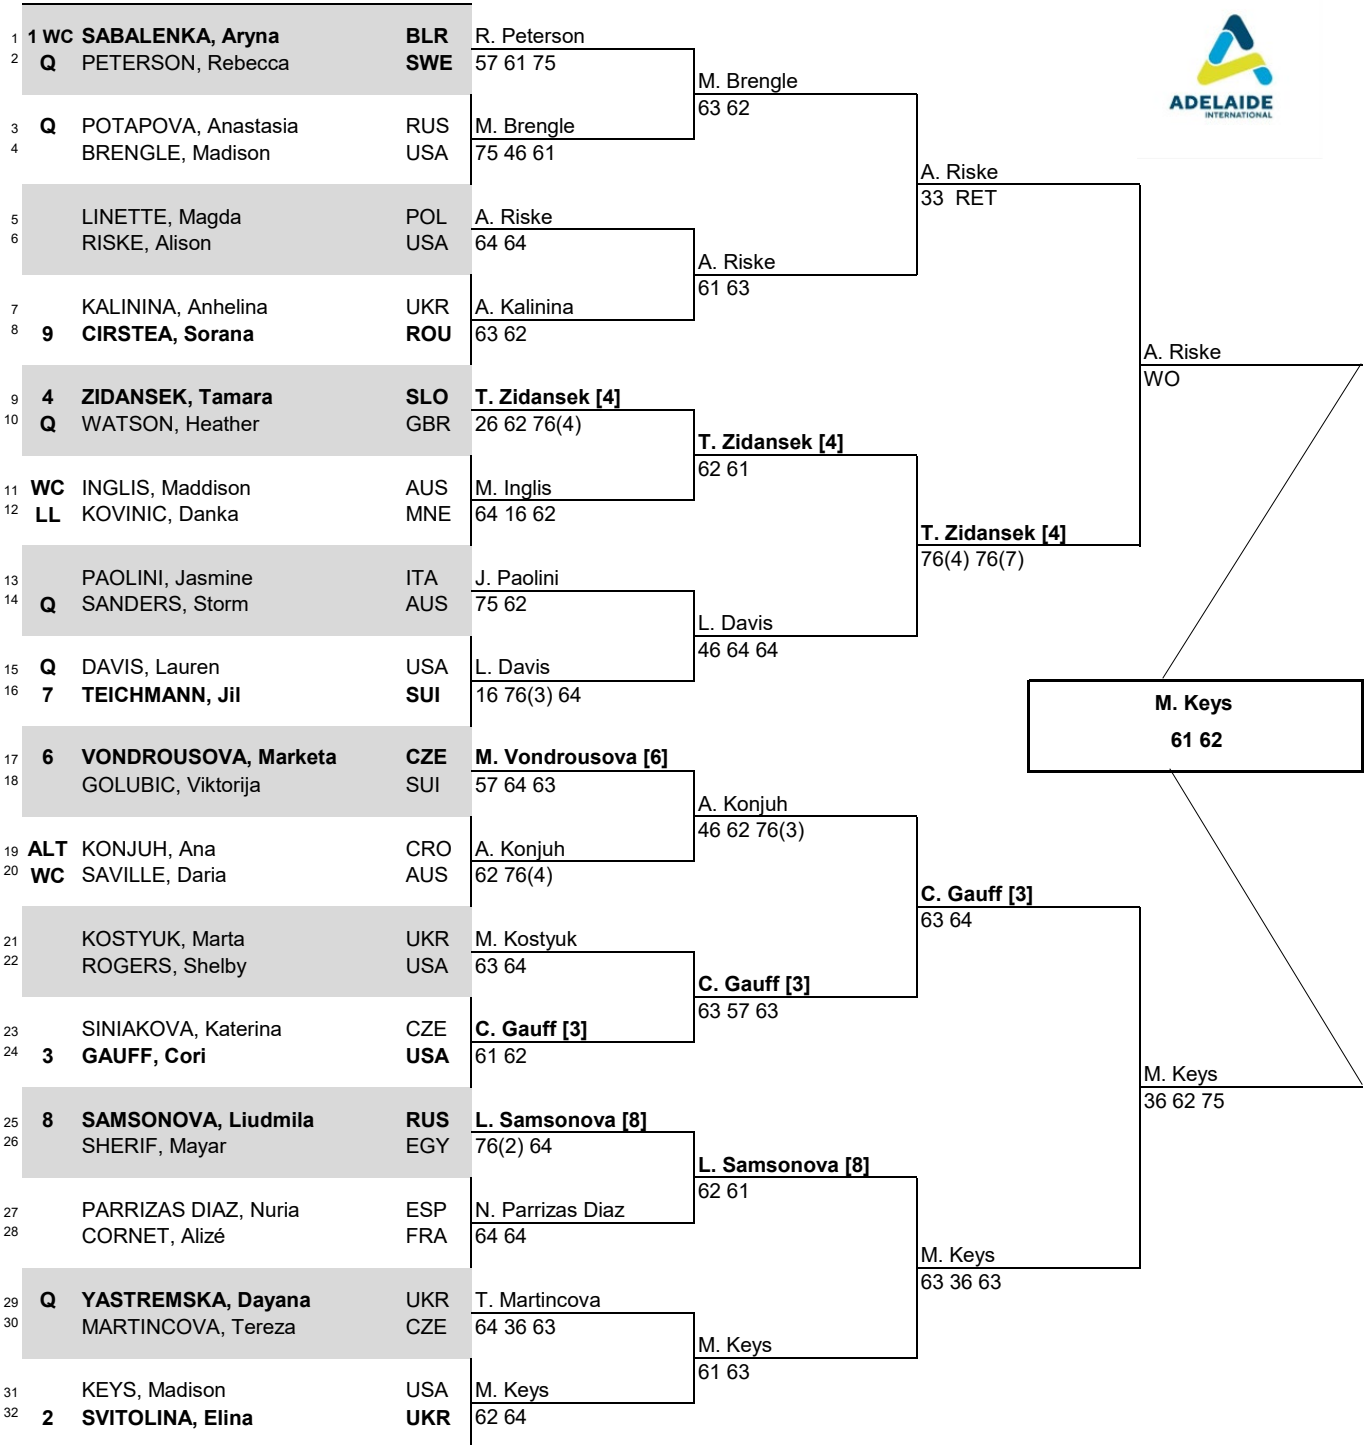

# Adelaide International 2

CITY, COUNTRY  
**ADELAIDE, AUS**

TOURNAMENT DATES  
**January 10-15 2022**

SURFACE  
**Hard, Green Set Cushion**

ON-SITE PRIZE MONEY  
**\$ 239,477**

STATUS \_\_\_\_\_ NAT \_\_\_\_\_ **MAIN DRAW SINGLES**

WTA TOUR, Inc. © Copyright 2016

SEEDED PLAYERS	RANK	PRIZE MONEY	POINTS	ALTERNATES / LUCKY LOSERS	RETIREMENTS/WALKOVERS
1 SABALENKA, Aryna	2	<b>WINNER</b>	\$31,000	280	Madison Brengle - Brengle - right calf injury
2 SVITOLINA, Elina	15	<b>FINALIST</b>	\$18,037	180	Tamara Zidansek - Zidansek - left abdominal injury
3 GAUFF, Cori	22	<b>SEMI-FINALIST</b>	\$10,100	110	
4 ZIDANSEK, Tamara	30	<b>QUARTER-FINALIST</b>	\$5,800	60	
5 KUDERMETOVA, Veronika	31	<b>SECOND ROUND</b>	\$3,675	30	Ann Li - TBC - Injury
6 VONDROUSOVA, Marketa	35	<b>FIRST ROUND</b>	\$2,675	1	Veronika Kudermetova - Right shoulder injury
7 TEICHMANN, Jil	37	<b>FOLLOW LIVE SCORING AT</b>			
8 SAMSONOVA, Liudmila	38	<a href="http://www.WTATENNIS.com">www.WTATENNIS.com</a>			
<b>LAST DIRECT ACCEPTANCE</b>		<b>N. Parrizas Diaz 66</b>		<b>WTA SUPERVISOR(S)</b>	<b>Clare Wood</b>