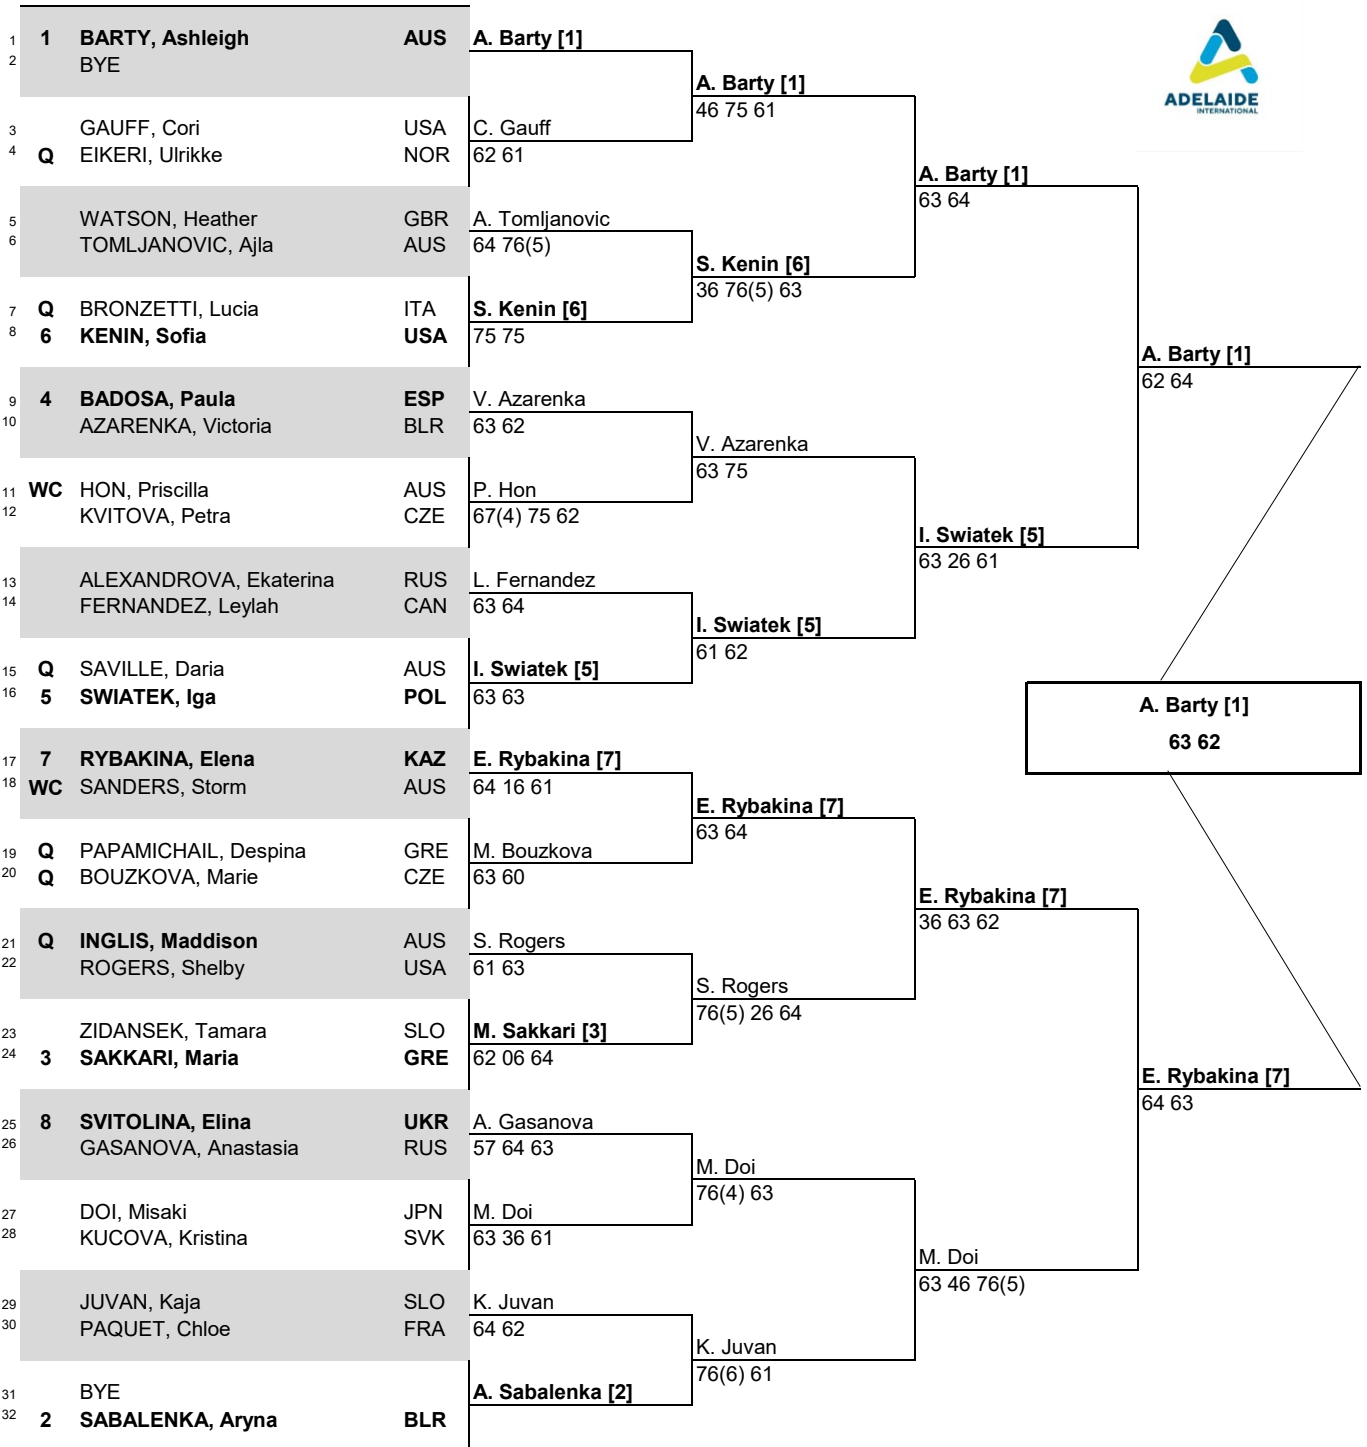

Adelaide International 1

CITY, COUNTRY
ADELAIDE, AUS

TOURNAMENT DATES
January 3-9 2022

SURFACE
Hard, Greenset Cushion

ON-SITE PRIZE MONEY
\$ 703,580

STATUS		NAT			MAIN DRAW SINGLES
--------	--	-----	--	--	-------------------

WTA TOUR, Inc. © Copyright 2016

SEEDED PLAYERS	RANK	PRIZE MONEY	POINTS	ALTERNATES / LUCKY LOSERS	RETIREMENTS/WALKOVERS	
1 BARTY, Ashleigh	1	WINNER	\$108,000	470		
2 SABALENKA, Aryna	2	FINALIST	\$66,800	305		
3 SAKKARI, Maria	3	SEMI-FINALIST	\$39,000	185		
4 BADOSA, Paula	4	QUARTER-FINALIST	\$18,685	100		
5 SWIATEK, Iga	5	SECOND ROUND	\$10,000	55		
6 KENIN, Sofia	6	FIRST ROUND	\$6,750	1		
7 RYBAKINA, Elena	7	FOLLOW LIVE SCORING AT				
8 SVITOLINA, Elina	8	www.WTATENNIS.com				
LAST DIRECT ACCEPTANCE		Anastasia Gasanova 132	WTA SUPERVISOR(S)		Clare Wood	