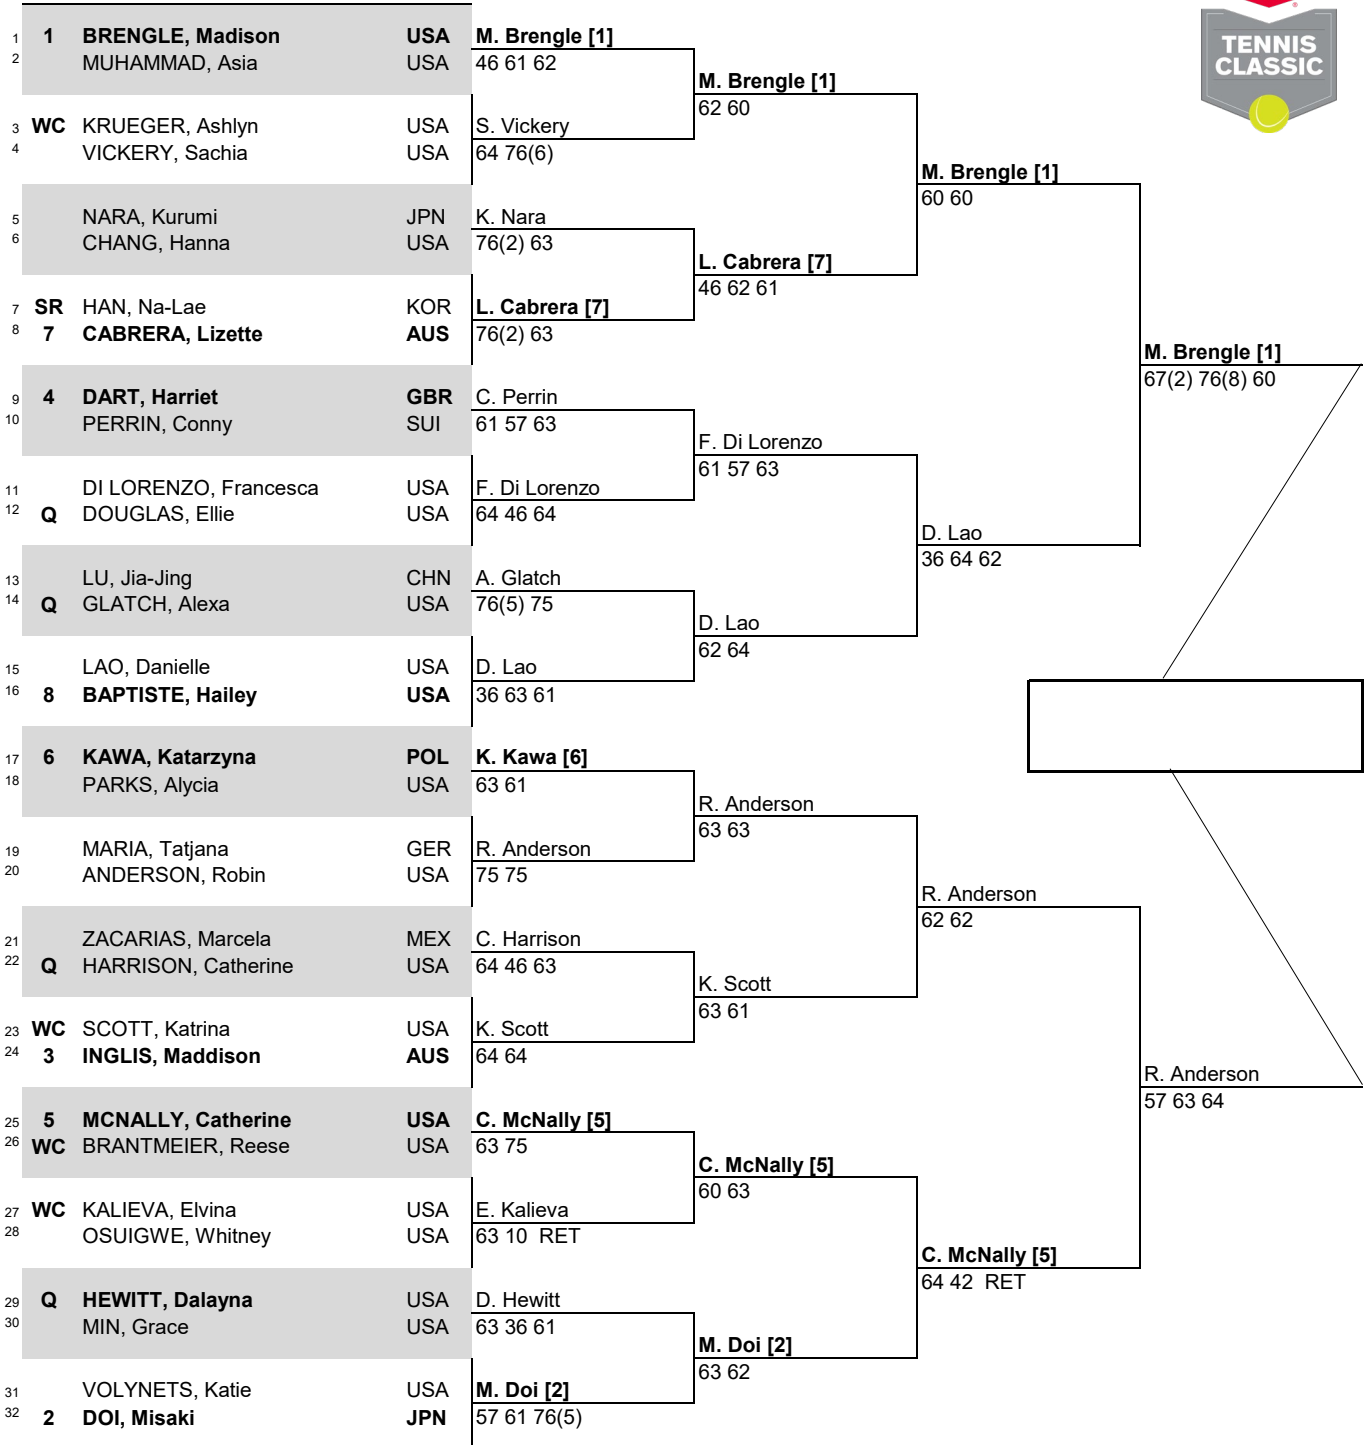

# DOW TENNIS CLASSIC

CITY, COUNTRY  
MIDLAND, USA

TOURNAMENT DATES  
November 1-7 2021

SURFACE  
Hard, Plexicushion, Indoors

ON-SITE PRIZE MONEY  
\$ 115,000

STATUS NAT MAIN DRAW SINGLES

WTA TOUR, Inc. © Copyright 2016

	SEEDED PLAYERS	RANK	PRIZE MONEY	POINTS	ALTERNATES / LUCKY LOSERS	RETIREMENTS/WALKOVERS
1	BRENGLE, Madison	70	WINNER	\$15000,0	160	
2	DOI, Misaki	107	FINALIST	\$8000,0	95	Whitney Osuigwe - Left hip injury
3	INGLIS, Maddison	128	SEMI-FINALIST	\$5300,0	57	Misaki Doi - Right thigh injury
4	DART, Harriet	136	QUARTER-FINALIST	\$3475,0	29	
5	MCNALLY, Catherine	144	SECOND ROUND	\$2000,0	15	
6	KAWA, Katarzyna	159	FIRST ROUND	\$1250,0	1	
7	CABRERA, Lizette	163				
8	BAPTISTE, Hailey	166				
FOLLOW LIVE SCORING AT www.WTATENNIS.com						
LAST DIRECT ACCEPTANCE			D. Lao 277		WTA SUPERVISOR(S) Kerrilyn Cramer	