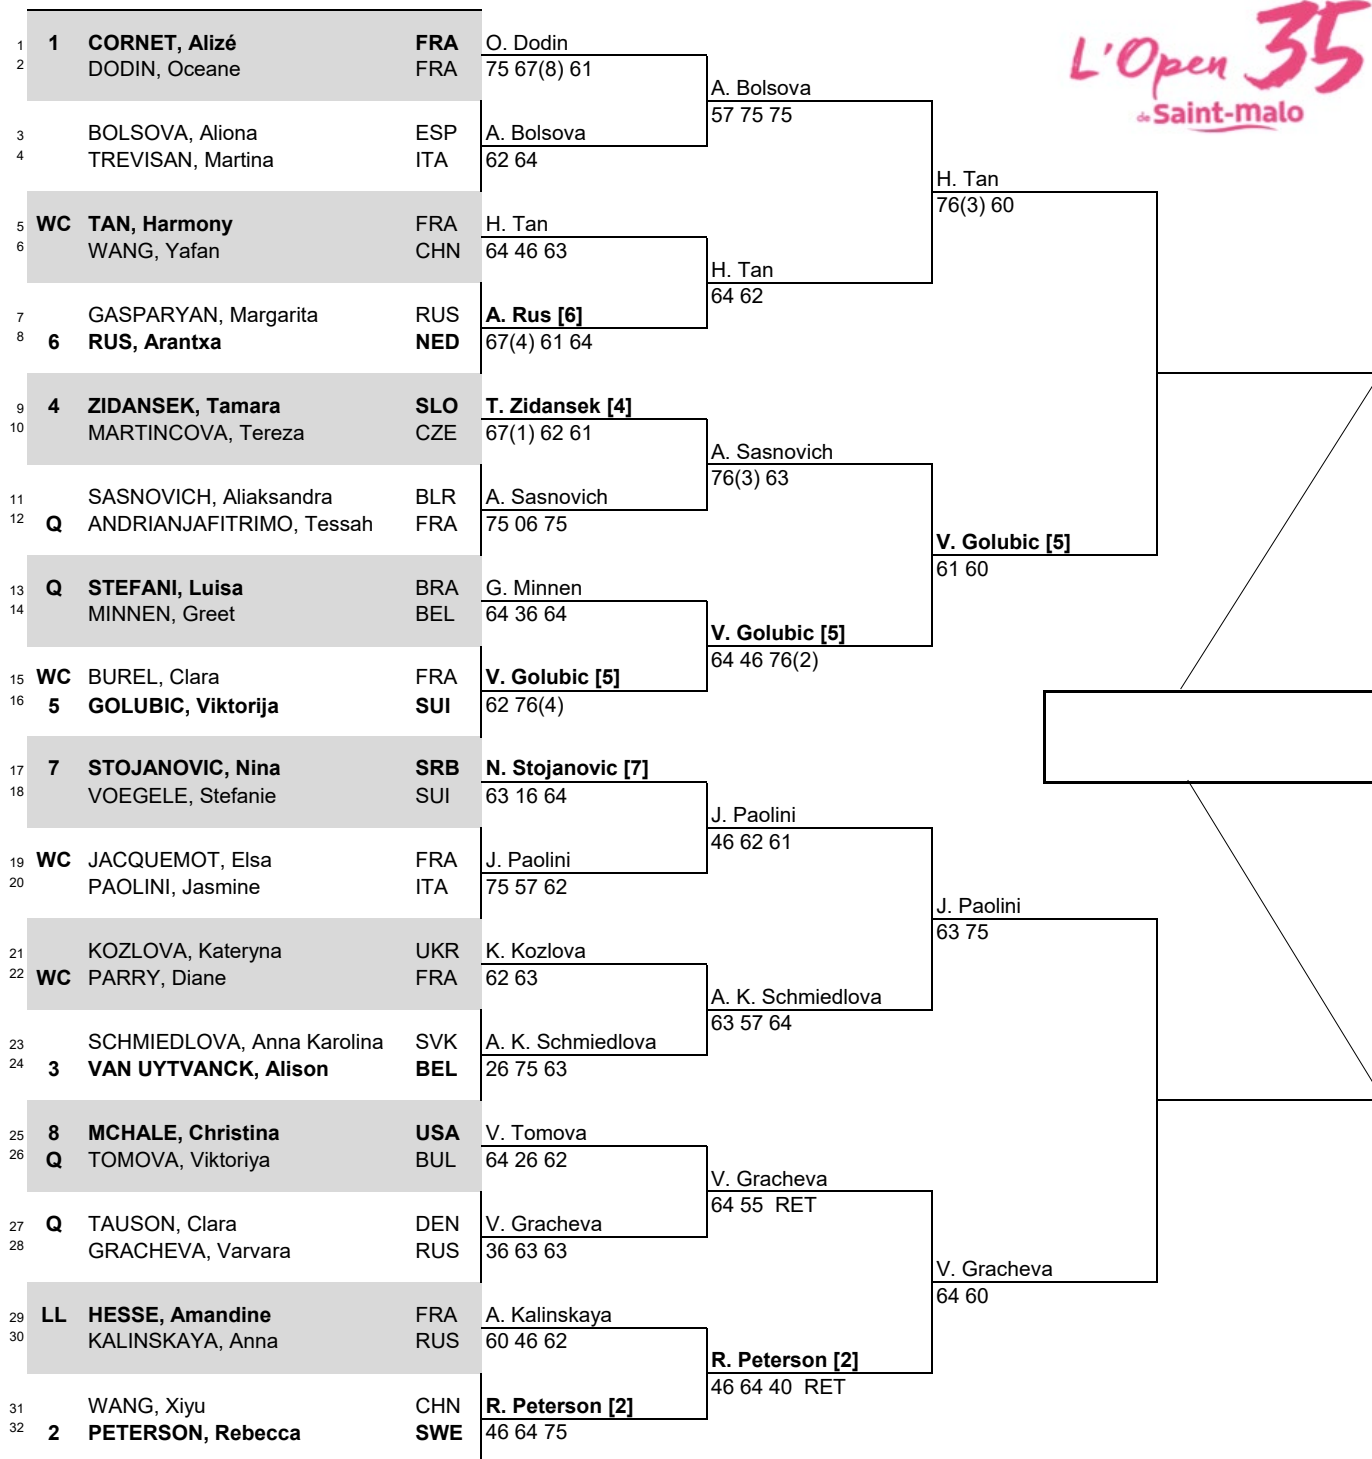

CITY, COUNTRY
SAINT-MALO, FRA

 TOURNAMENT DATES
May 3-9 2021

 SURFACE
Clay

 ON-SITE PRIZE MONEY
€ 92,742

STATUS		NAT		MAIN DRAW SINGLES
---------------	--	------------	--	--------------------------

WTA TOUR, Inc. © Copyright 2016

SEEDED PLAYERS	RANK	PRIZE MONEY	POINTS	ALTERNATES / LUCKY LOSERS	RETIREMENTS/WALKOVERS
1 CORNET, Alizé	60	WINNER	€ 12,100	160	Viktoriya Tomova - right thigh injury
2 PETERSON, Rebecca	61	FINALIST	€ 6,454	95	Anna Kalinskaya - back injury
3 VAN UYTVANCK, Alison	68	SEMI-FINALIST	€ 4,274	57	
4 ZIDANSEK, Tamara	80	QUARTER-FINALIST	€ 2,802	29	
5 GOLUBIC, Viktorija	84	SECOND ROUND	€ 1,613	15	
6 RUS, Arantxa	85	FIRST ROUND	€ 1,008	1	
7 STOJANOVIC, Nina	88	FOLLOW LIVE SCORING AT www.WTATENNIS.com			
8 MCHALE, Christina	90	LAST DIRECT ACCEPTANCE			
			K. Kozlova 137		WTA SUPERVISOR(S) Martina Lutkova