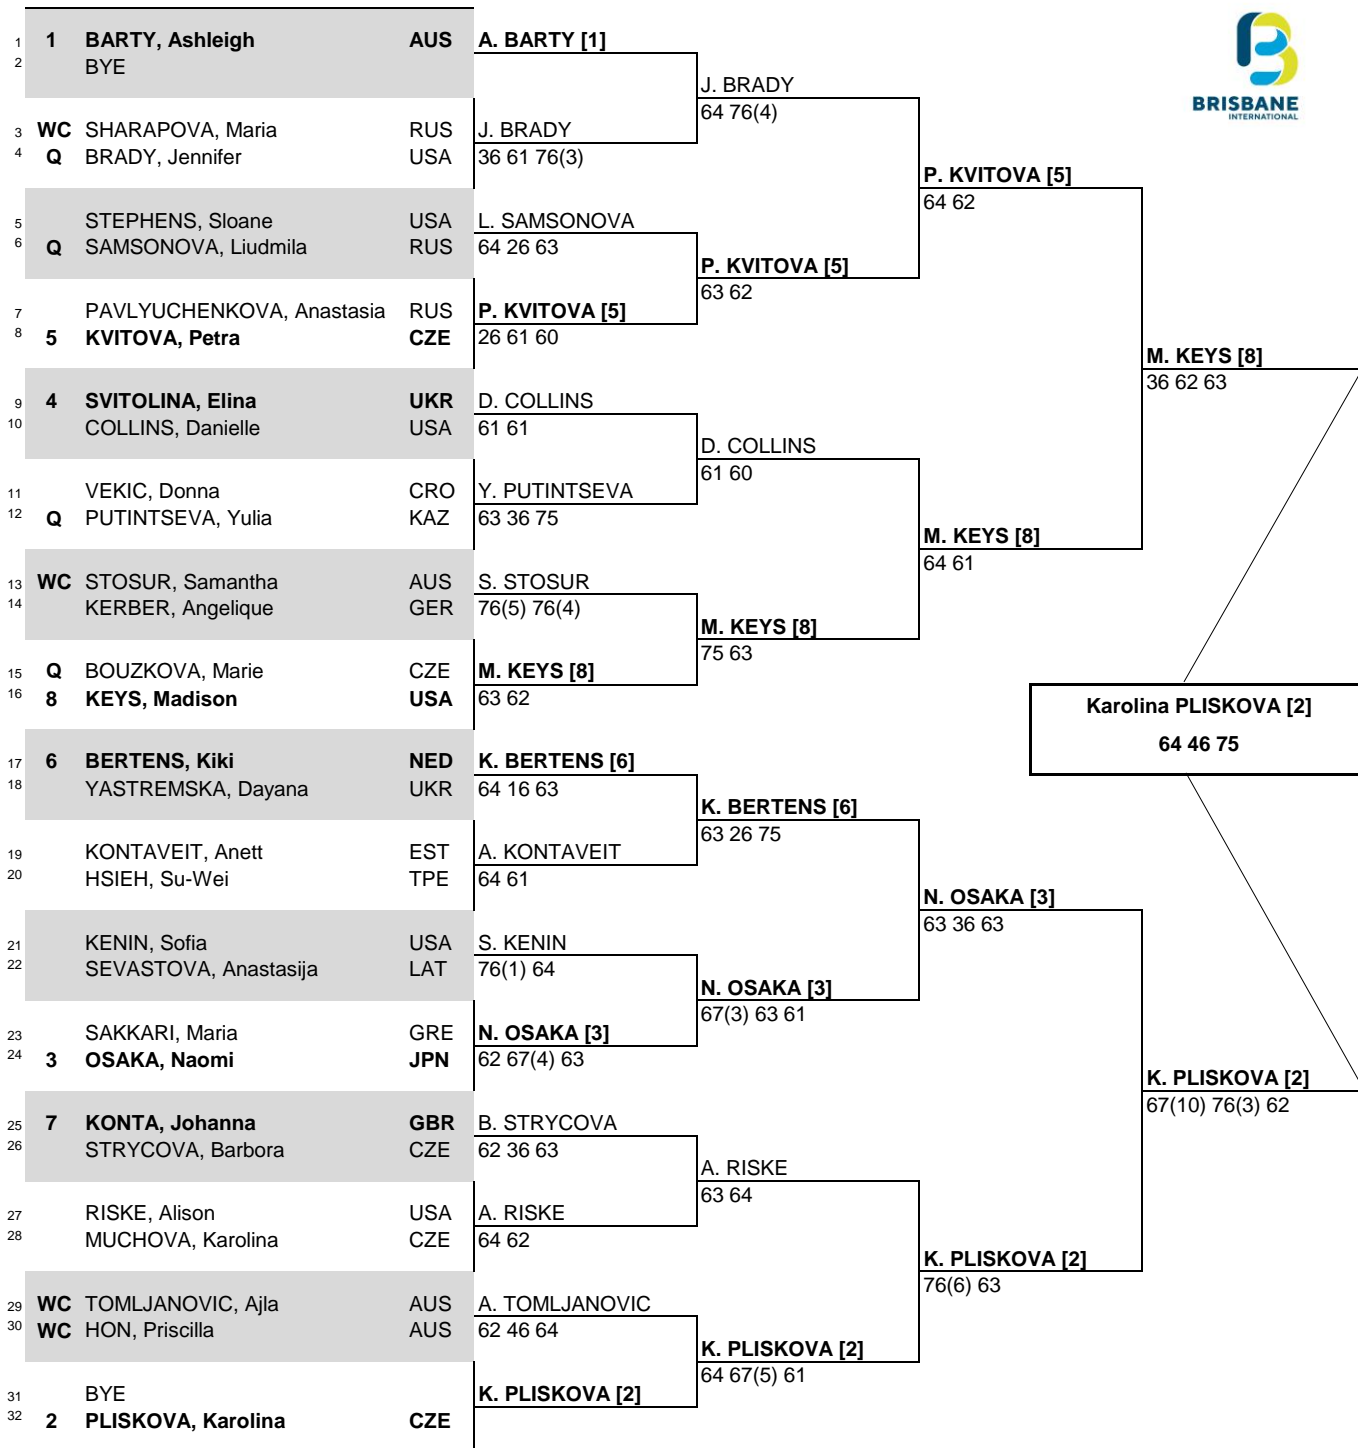

Brisbane International

CITY, COUNTRY
Brisbane, Australia

TOURNAMENT DATES
4-12 January 2020

SURFACE
Hard, Greenset Cushion

TOTAL FINANCIAL COMMITMENT
\$1,500,000

STATUS	NAT	MAIN DRAW SINGLES
--------	-----	-------------------

WTA TOUR, Inc. © Copyright 2016

SEEDED PLAYERS	RANK	PRIZE MONEY	POINTS	ALTERNATES / LUCKY LOSERS	RETIREMENTS/WALKOVERS
1 BARTY, Ashleigh	1	WINNER	\$266,000	470	
2 PLISKOVA, Karolina	2	FINALIST	\$142,000	305	
3 OSAKA, Naomi	3	SEMI-FINALIST	\$75,050	185	
4 SVITOLINA, Elina	6	QUARTER-FINALIST	\$40,600	100	
5 KVITOVA, Petra	7	SECOND ROUND	\$22,050	55	
6 BERTENS, Kiki	9	FIRST ROUND	\$12,000	1	
7 KONTA, Johanna	12	FOLLOW LIVE SCORING AT			
8 KEYS, Madison	13	www.WTATENNIS.com			
LAST DIRECT ACCEPTANCE		STRYCOVA - 33		WTA SUPERVISOR(S)	Donna Kelso