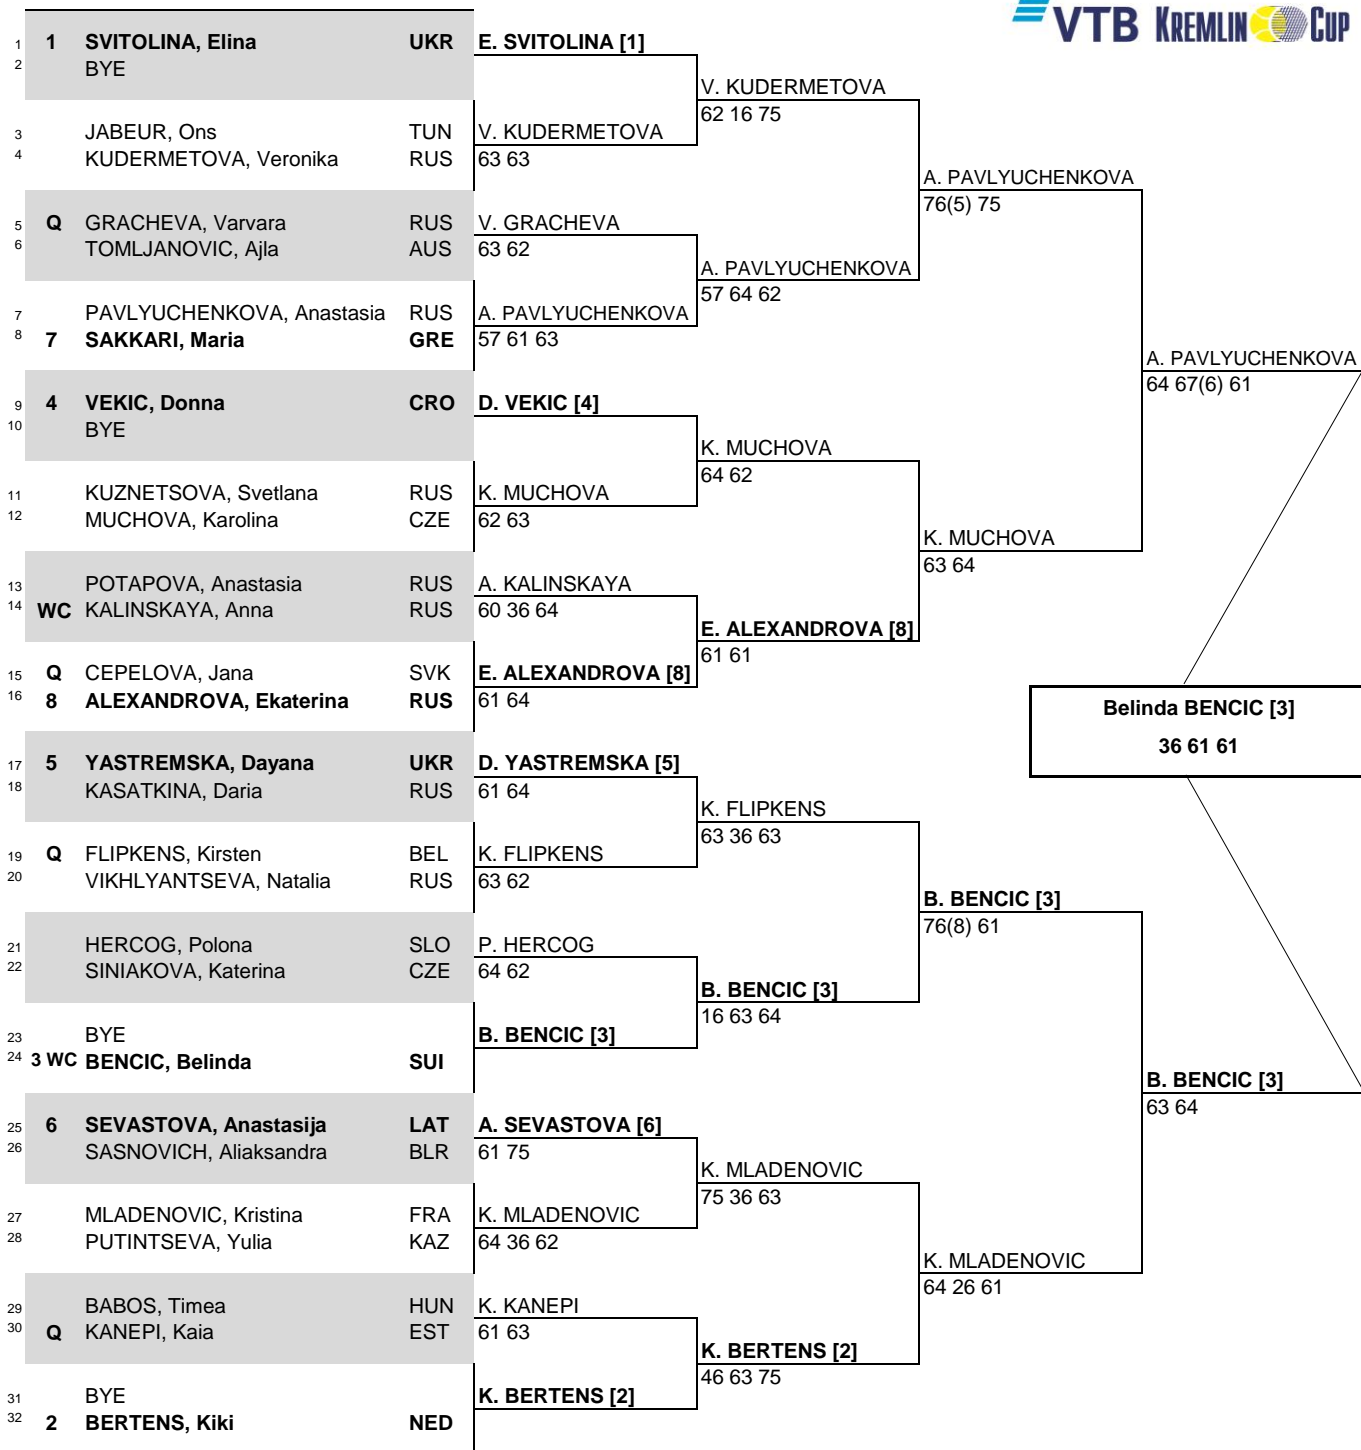

VTB Kremlin Cup

CITY, COUNTRY
Moscow, RUS

TOURNAMENT DATES
14 - 20 October 2019

SURFACE
Hard

TOTAL FINANCIAL COMMITMENT
\$1,032,000

STATUS NAT MAIN DRAW SINGLES

WTA TOUR, Inc. © Copyright 2016

SEEDED PLAYERS	RANK	PRIZE MONEY	POINTS	ALTERNATES / LUCKY LOSERS	RETIREMENTS/WALKOVERS
1 SVITOLINA, Elina	4	WINNER	\$180,520	470	
2 BERTENS, Kiki	8	FINALIST	\$96,400	305	
3 BENCIC, Belinda	10	SEMI-FINALIST	\$51,490	185	
4 VEKIC, Donna	21	QUARTER-FINALIST	\$27,680	100	
5 YASTREMSKA, Dayana	23	SECOND ROUND	\$14,840	55	
6 SEVASTOVA, Anastasija	25	FIRST ROUND	\$9,420	1	
7 SAKKARI, Maria	30				
8 ALEXANDROVA, Ekaterina	35				
FOLLOW LIVE SCORING AT www.WTATENNIS.com					
LAST DIRECT ACCEPTANCE		N. Vikhlyantseva - 97		WTA SUPERVISOR(S)	Tony Cho