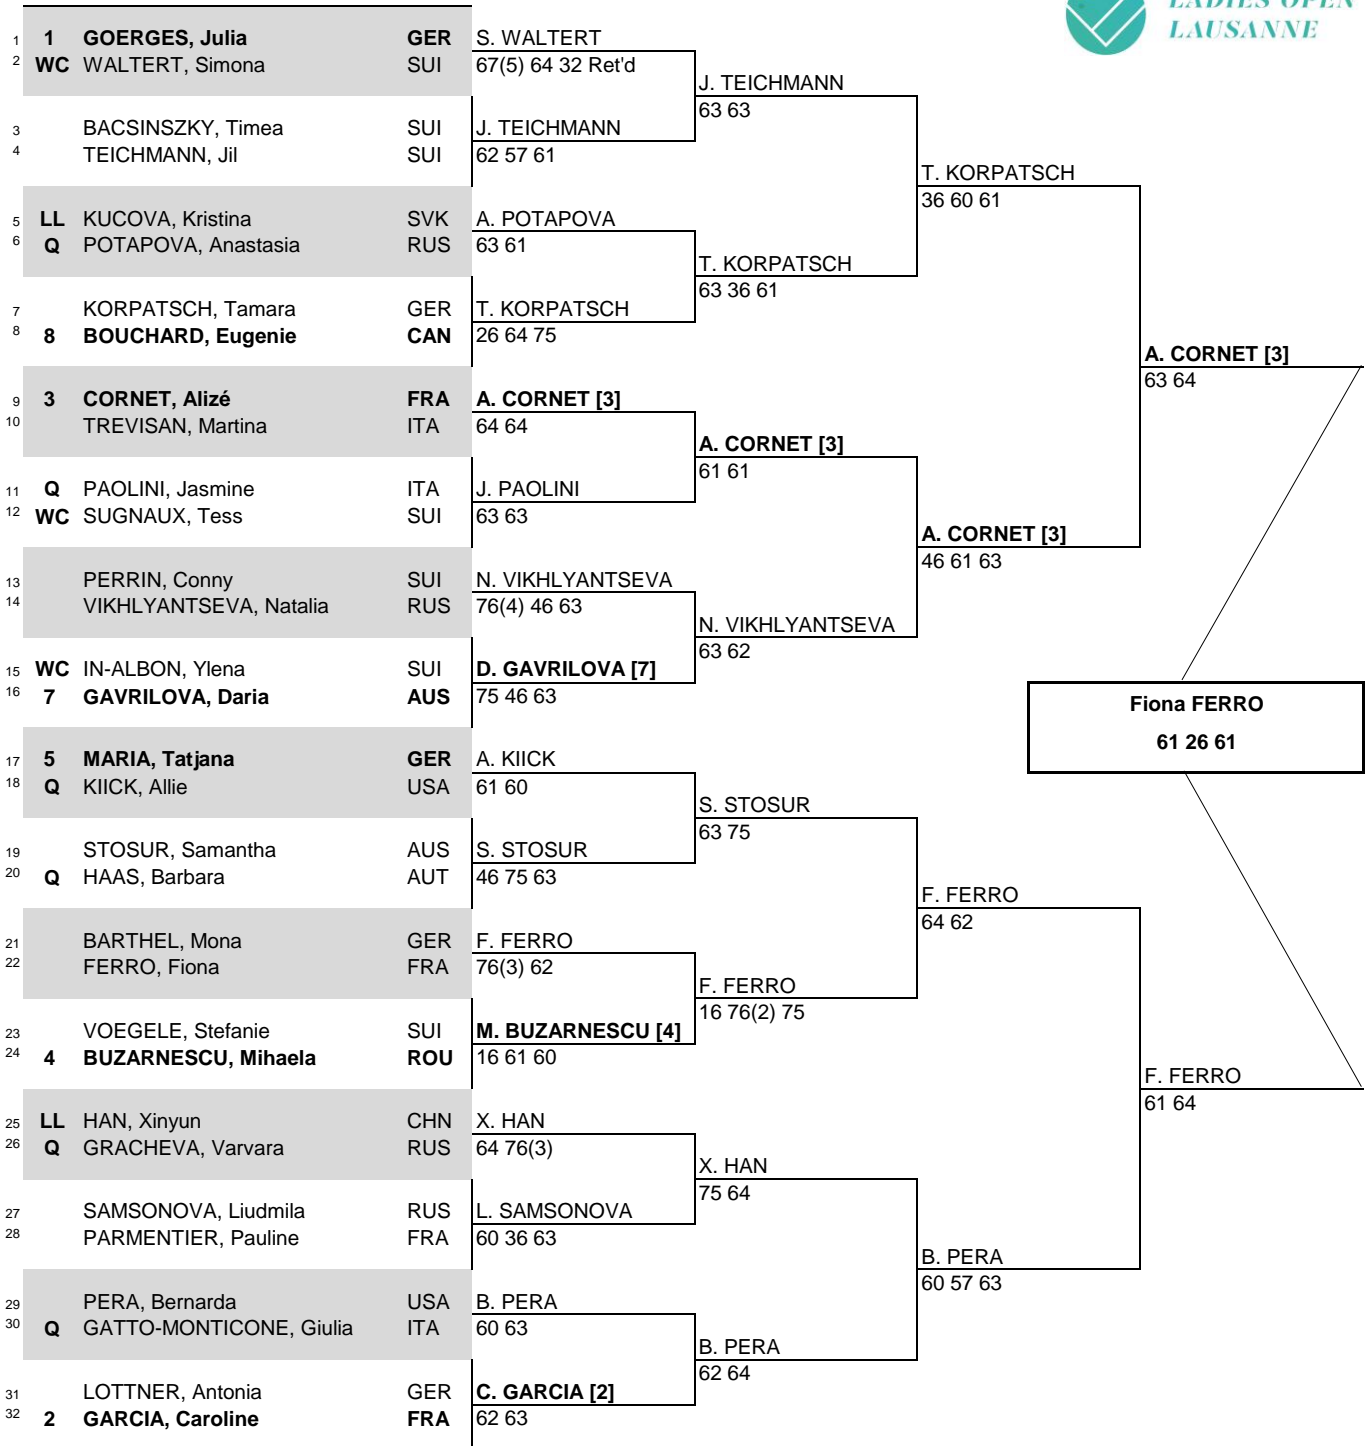

Ladies Open Lausanne

CITY, COUNTRY: Lausanne, Switzerland | TOURNAMENT DATES: July 13-21 2019 | SURFACE: Red Clay | TOTAL FINANCIAL COMMITMENT: \$250,000

STATUS: MAIN DRAW SINGLES

WTA TOUR, Inc. © Copyright 2016

| SEEDED PLAYERS | RANK | PRIZE MONEY | POINTS | ALTERNATES / LUCKY LOSERS | RETIREMENTS/WALKOVERS |
|------------------------|------|--------------------------|--------|---------------------------------|-----------------------------------|
| 1 GOERGES, Julia | 17 | WINNER \$43,000 | 280 | X. Han (LL) | J. Goerges - Right Forearm Injury |
| 2 GARCIA, Caroline | 23 | FINALIST \$21,400 | 180 | K. Kucova (LL) | |
| 3 CORNET, Alizé | 51 | SEMI-FINALIST \$11,500 | 110 | | |
| 4 BUZARNESCU, Mihaela | 53 | QUARTER-FINALIST \$6,175 | 60 | WITHDRAWALS | |
| 5 MARIA, Tatjana | 65 | SECOND ROUND \$3,400 | 30 | K. Kozlova (Right Elbow Injury) | |
| 6 KOZLOVA, Kateryna | 66 | FIRST ROUND \$2,100 | 1 | M. Minella (Right Thigh Injury) | |
| 7 GAVRILOVA, Daria | 74 | FOLLOW LIVE SCORING AT | | | |
| 8 BOUCHARD, Eugenie | 79 | www.WTATENNIS.com | | | |
| LAST DIRECT ACCEPTANCE | | Samsonova (159) | | WTA SUPERVISOR(S) | Chen Shu |