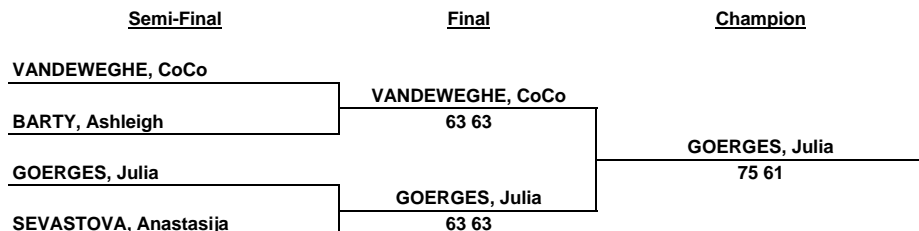

HENGQIN LIFE WTA ELITE TROPHY ZHUHAI 2017

2017 SINGLES COMPETITION

Seeded positions	CAMELLIA	STEPHENS, Sloane	SEVASTOVA, Anastasija	STRYCOVA, Barbora	Round Robin Record	Sets		Games	
						W - L	Win %	W - L	Win %
3	STEPHENS, Sloane	L	L	0 - 2	0 - 4	0.00%	8 - 13	38.10%	
5	SEVASTOVA, Anastasija	W	W	2 - 0	4 - 0	100%	25 - 15	62.50%	
11	STRYCOVA, Barbora	W	L	1 - 1	2 - 2	50.00%	7 - 12	36.84%	

A. Sevastova d S. Stephens 75 63
A. Sevastova d B. Strycova 63 64
B. Strycova d S. Stephens 50 Ret'd

1. SEVASTOVA, Anastasija [LAT]
2. STRYCOVA, Barbora [CZE]
3. STEPHENS, Sloane [USA]

Seeded positions	ROSE	PAVLYUCHENKOVA, Anastasia	KERBER, Angelique	BARTY, Ashleigh	Round Robin Record	Sets		Games	
						W - L	Win %	W - L	Win %
4	PAVLYUCHENKOVA, Anastasia	W	L	1 - 1	2 - 3	40.00%	20 - 23	46.51%	
8	KERBER, Angelique	L	L	0 - 2	1 - 4	20.00%	18 - 27	40.00%	
9	BARTY, Ashleigh	W	W	2 - 0	4 - 0	100%	24 - 12	66.67%	

A. Pavlyuchenkova d A. Kerber 63 36 62
A. Barty d A. Pavlyuchenkova 64 61
A. Barty d A. Kerber 63 64

1. BARTY, Ashleigh [AUS]
2. PAVLYUCHENKOVA, Anastasia [RUS]
3. KERBER, Angelique [GER]

PLAYERS	Points Won	Part. Fee	Round Prize Money Won	Total Prize Money Won
GOERGES, Julia [GER]	700	42500	195,100	$673,300
VANDEWEGHE, CoCo [USA]	440	42500	195,100	$372,100
SEVASTOVA, Anastasija [LAT]	240	42500	195,100	$212,100
SEVASTOVA, Anastasija [LAT]	240	42500	195,100	$212,100
PAVLYUCHENKOVA, Anastasia [RUS]	160	42500	76300	$118,800
PENG, Shuai [CHN]	160	42500	76300	$118,800
RYBARIKOVA, Magdalena [SVK]	160	42500	76300	$118,800
STRYCOVA, Barbora [CZE]	160	42500	76300	$118,800
KERBER, Angelique [GER]	80	42500	0	$42,500
MLADENOVIC, Kristina [FRA]	80	42500	0	$42,500
STEPHENS, Sloane [USA]	80	42500	0	$42,500
VESNINA, Elena [RUS]	80	42500	0	$42,500