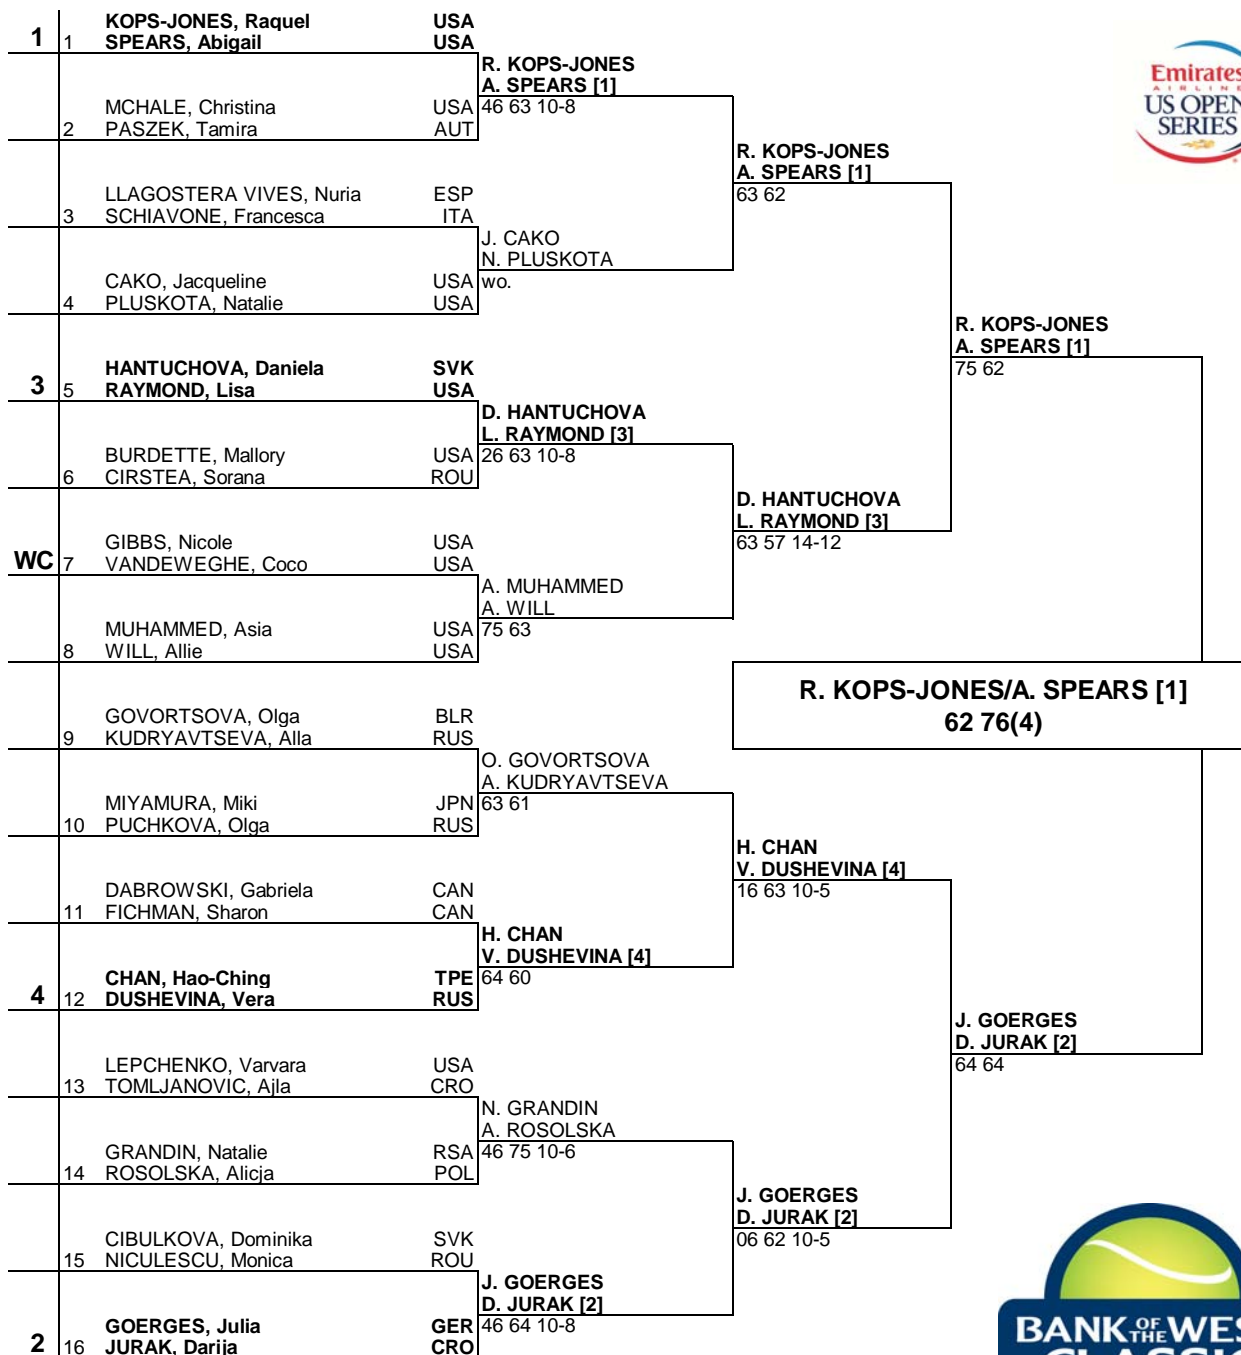

Bank of the West Classic

MAIN DRAW DOUBLES

Stanford, USA July 22 - 28, 2013

Hard

\$795,707

WTA Premier

| Seeded Players | Rank | Prize Money (per team) | Pts. | Alternates | Retirements/W.O. |
|--|------|------------------------------|------|-----------------------|---|
| 1 KOPS-JONES, Raquel / SPEARS, Abigail | 34 | Winner \$40,000 | 470 | | N. Llagostera Vives / F. Schiavone - F. Schiavone (Viral Illness) |
| 2 GOERGES, Julia / JURAK, Darija | 63 | Finalist \$21,137 | 320 | | |
| 3 HANTUCHOVA, Daniela / RAYMOND, Lisa | 69 | Semi-Finalist \$10,840 | 200 | | |
| 4 CHAN, Hao-Ching / DUSHEVINA, Vera | 95 | Quarter-Finalist \$5,420 | 120 | | |
| | | First Round \$2,830 | 1 | | |
| Last Direct Acceptance | | Player Representative | | WTA Supervisor | |
| Miyamura/Puchkova - 618 | | Natalie Pluskota | | Tony Cho | |