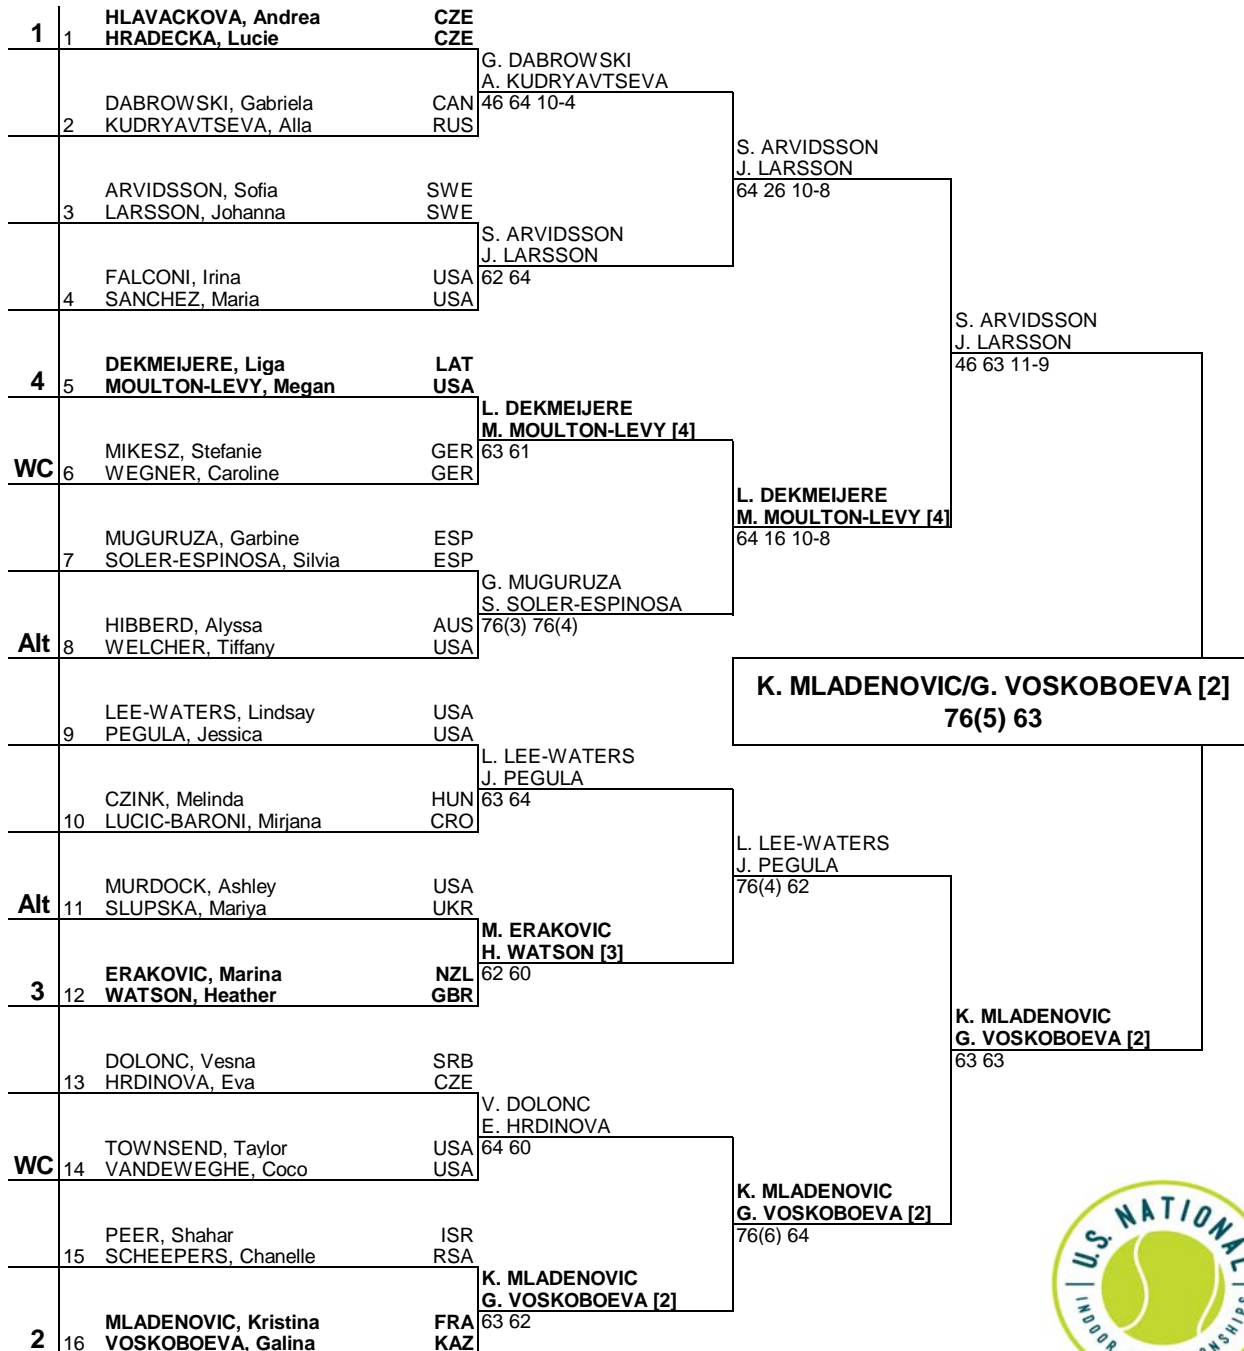

US National Indoor Tennis Championships

MAIN DRAW DOUBLES

Memphis, USA 16-24 February, 2013

Hard, Latex-ite

\$235,000

WTA International

Seeded Players	Rank	Prize Money (per team)	Pts.	Alternates	Retirements/W.O.
1 HLAVACKOVA, Andrea / HRADECKA, Lucie	7	Winner \$11,500	280	<small>A. Murdock / M. Slupská / C. Pervak (Left shoulder injury) T. Welch / A. Hibbert / V. Savinykh (Right shoulder injury)</small>	
2 MLADENOVIC, Kristina / VOSKOBEOVA, Galina	71	Finalist \$6,000	200		
3 ERAKOVIC, Marina / WATSON, Heather	112	Semi-Finalist \$3,200	130		
4 DEKMEJERE, Liga / MOULTON-LEVY, Megan	140	Quarter-Finalist \$1,700	70		
		First Round \$900	1		
Last Direct Acceptance		Player Representative		WTA Supervisor	
M Oudin/K Pervak - 488		Melanie Oudin/Victoria Duval		Tony Cho	