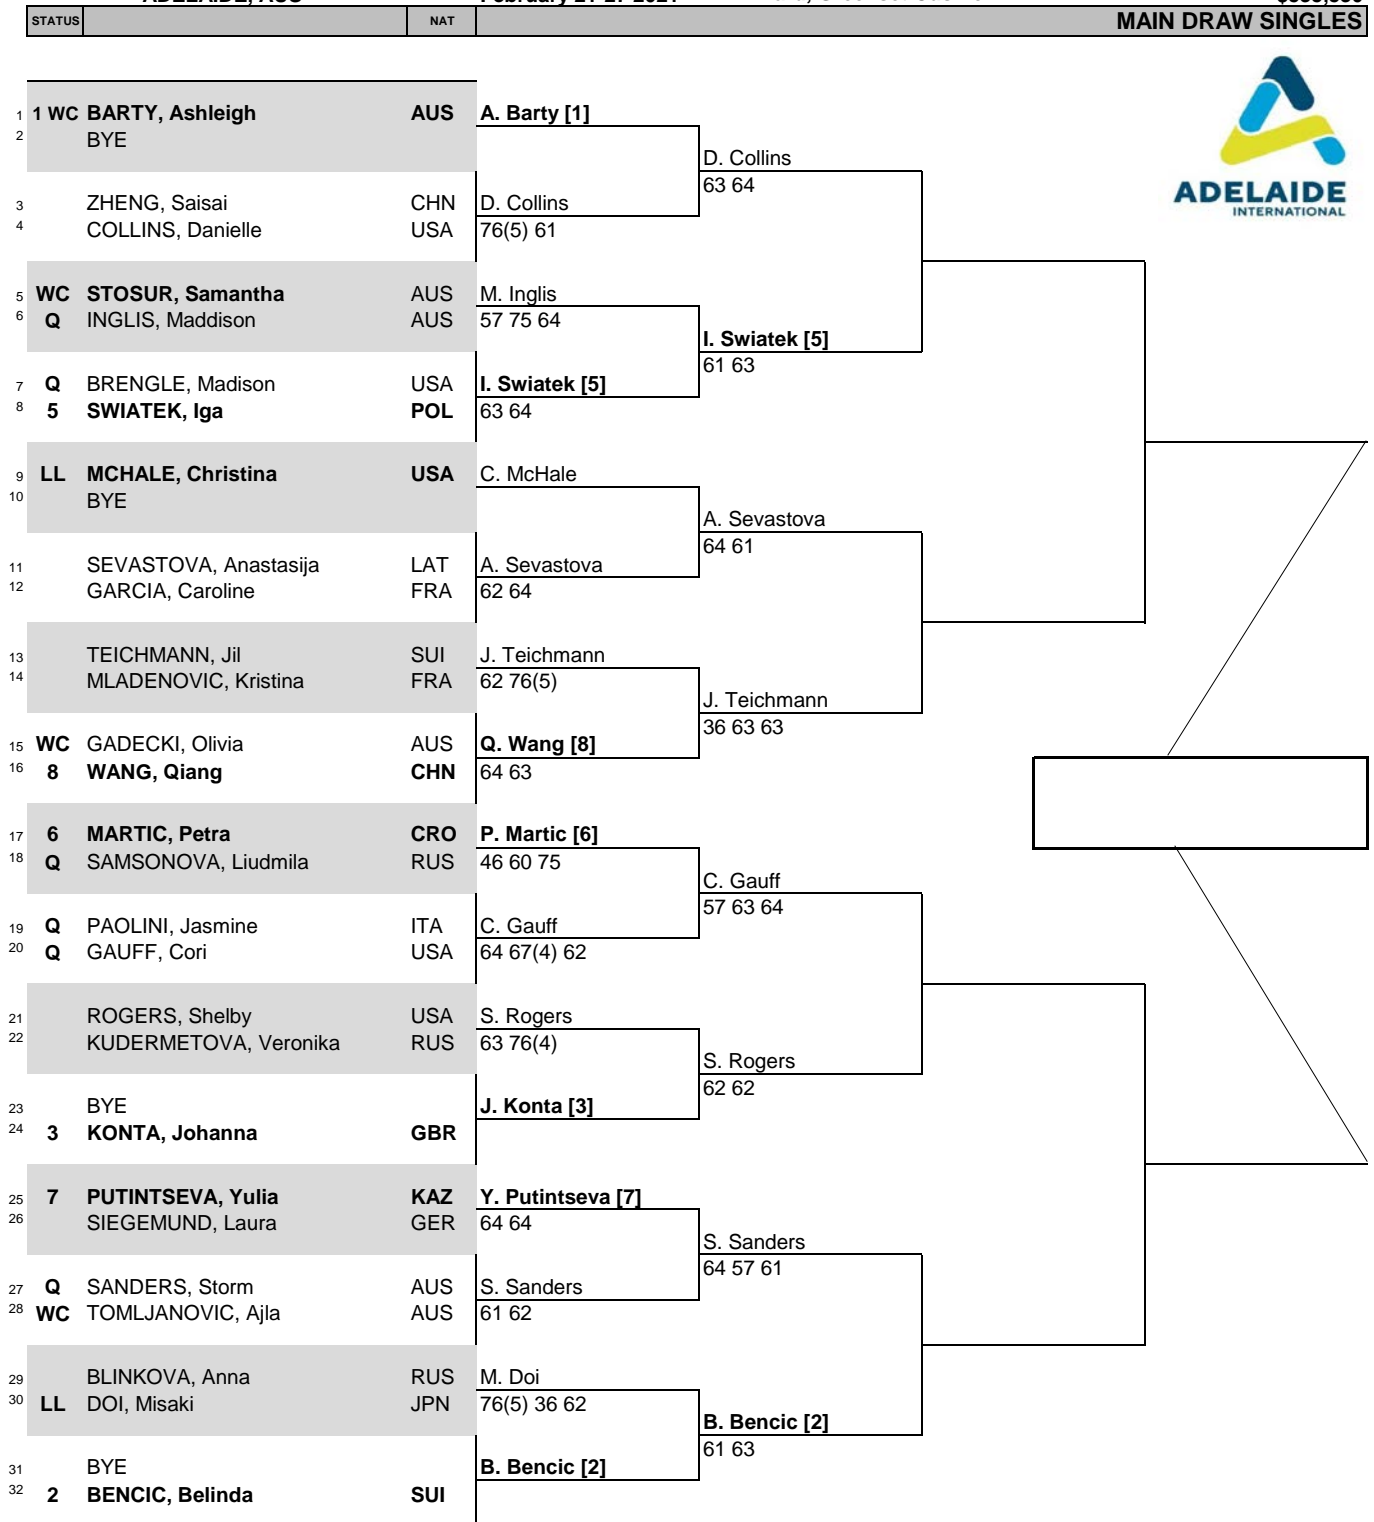

CITY, COUNTRY
ADELAIDE, AUS

TOURNAMENT DATES
February 21-27 2021

SURFACE
Hard, Greenset Cushion

ON-SITE PRIZE MONEY
\$535,530

Adelaide International

WTA TOUR, Inc. © Copyright 2016

SEEDED PLAYERS	RANK	PRIZE MONEY	POINTS	ALTERNATES / LUCKY LOSERS	RETIREMENTS/WALKOVERS
1 BARTY, Ashleigh	1	WINNER \$68,570	470	Christina McHale - LL	
2 BENCIC, Belinda	12	FINALIST \$51,000	305	Misaki Doi - LL	
3 KONTA, Johanna	15	SEMI-FINALIST \$32,400	185		
4 MERTENS, Elise	16	QUARTER-FINALIST \$15,500	100	WITHDRAWALS	
5 SWIATEK, Iga	17	SECOND ROUND \$8,200	55	Elise Mertens - Right Shoulder Injury	
6 MARTIC, Petra	19	FIRST ROUND \$6,650	1		
7 PUTINTSEVA, Yulia	28	FOLLOW LIVE SCORING AT			
8 WANG, Qiang	34	www.WTATENNIS.com			
LAST DIRECT ACCEPTANCE		A. Blinkova 63		WTA SUPERVISOR(S)	Kerrilyn Cramer