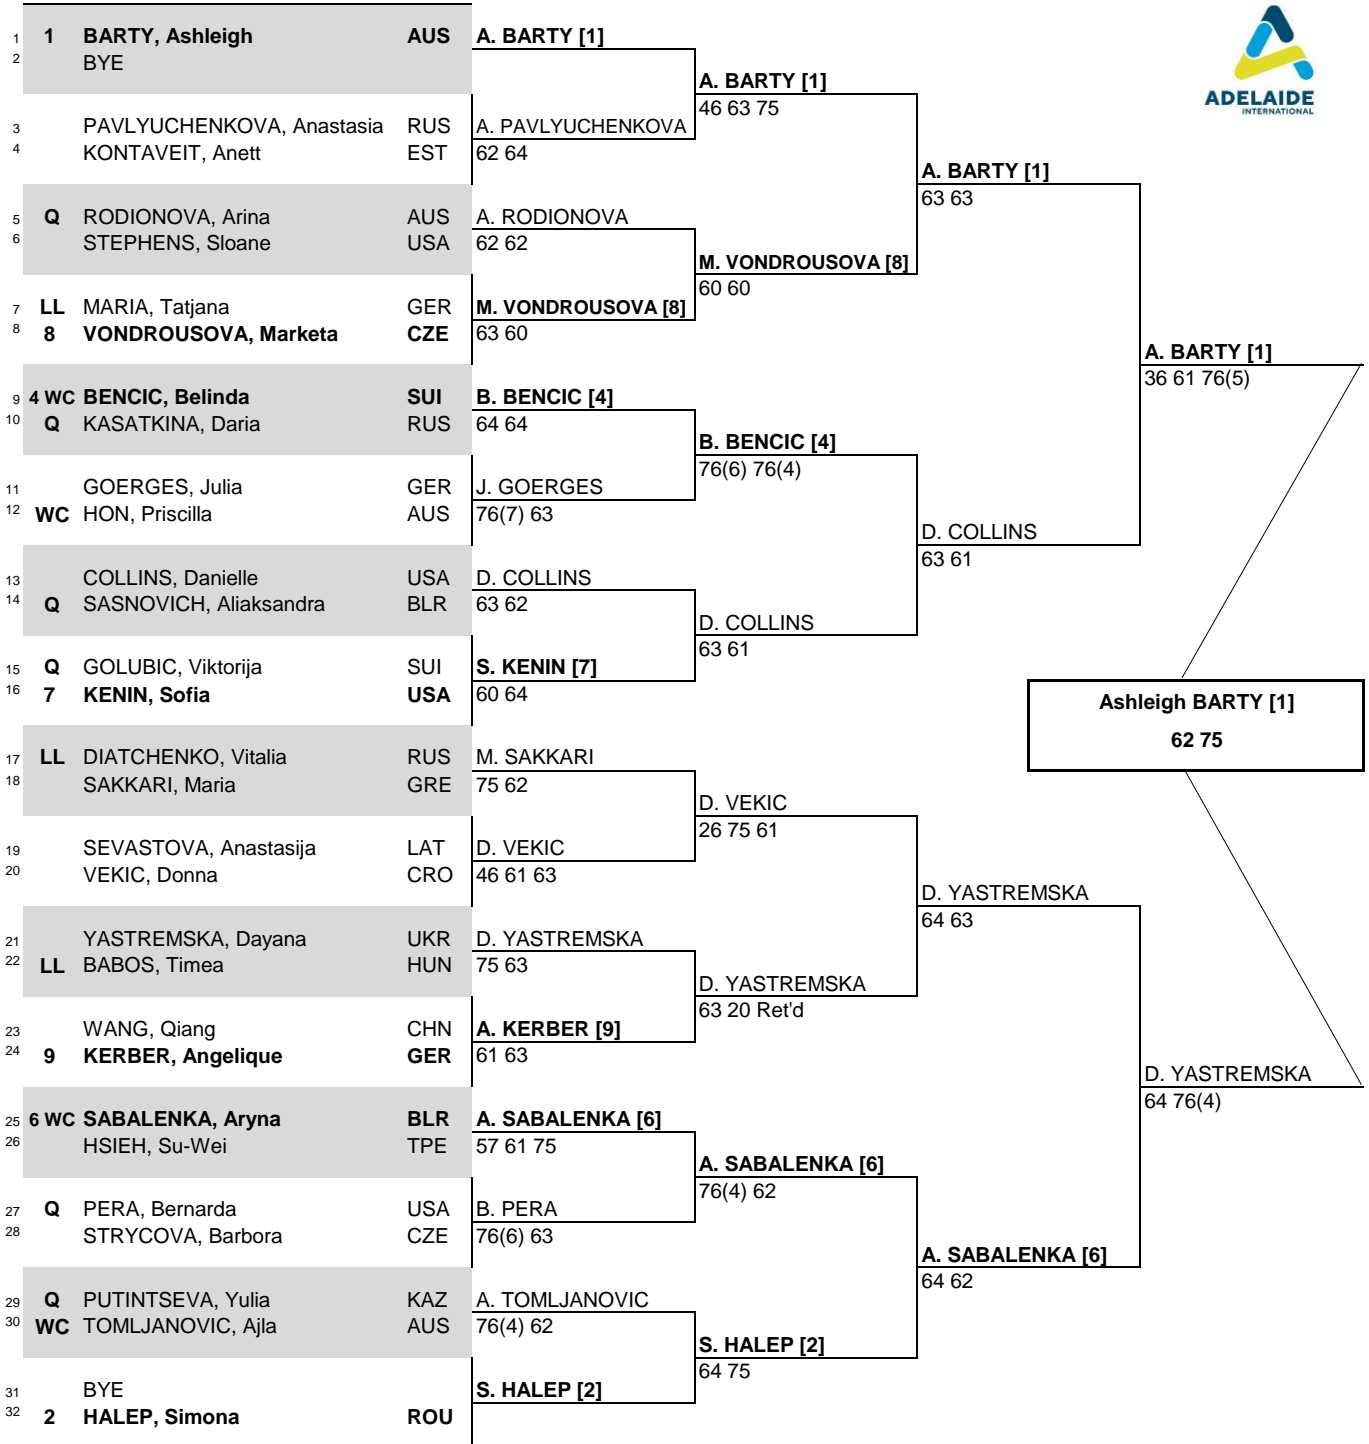

Adelaide International

CITY, COUNTRY
Adelaide, Australia

TOURNAMENT DATES
11-18 January 2020

SURFACE
Hard, Greenset Cushion

TOTAL FINANCIAL COMMITMENT
\$848,000

STATUS	NAT	MAIN DRAW SINGLES
--------	-----	-------------------

WTA TOUR, Inc. © Copyright 2016

SEEDED PLAYERS	RANK	PRIZE MONEY	POINTS	ALTERNATES / LUCKY LOSERS	RETIREMENTS/WALKOVERS
1 BARTY, Ashleigh	1	WINNER \$146,500	470	V. Diatchenko (LL)	A. Kerber - Left Hamstring Injury
2 HALEP, Simona	3	FINALIST \$78,160	305	T. Babos (LL)	
3 KVITOVA, Petra	7	SEMI-FINALIST \$41,675	185	T. Maria (LL)	
4 BENCIC, Belinda	8	QUARTER-FINALIST \$22,400	100	WITHDRAWALS	
5 BERTENS, Kiki	9	SECOND ROUND \$12,000	55	K. Bertens (Achilles)	
6 SABALENKA, Aryna	11	FIRST ROUND \$6,550	1	P. Kvitova (Fatigue)	
7 KENIN, Sofia	14	FOLLOW LIVE SCORING AT www.WTATENNIS.com			
8 VONDROUSOVA, Marketa	16	LAST DIRECT ACCEPTANCE			
		Barbora Strycova - 33		WTA SUPERVISOR(S) Kerrilyn Cramer	