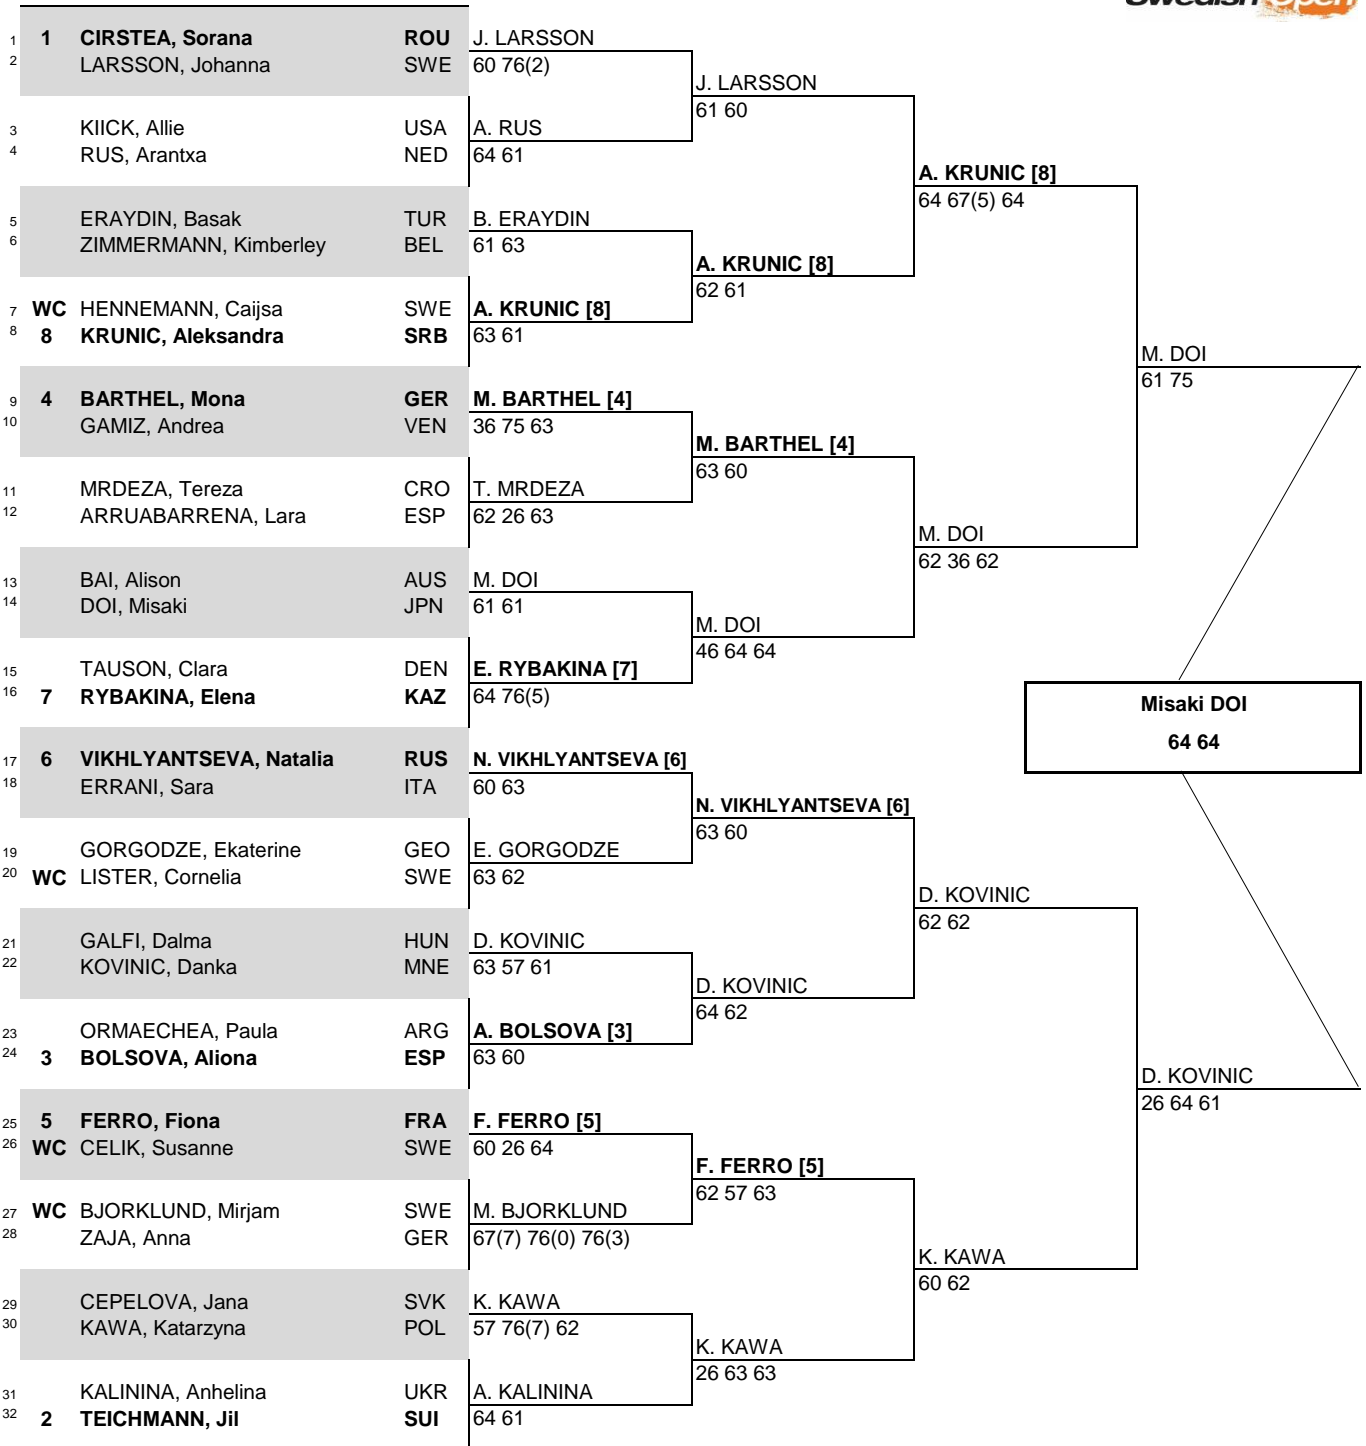

125K SERIES

CITY, COUNTRY
Bastad, Sweden

TOURNAMENT DATES
7-14 July 2019

SURFACE
Red Clay

TOTAL FINANCIAL COMMITMENT
\$125,000

MAIN DRAW SINGLES

WTA TOUR, Inc. © Copyright 2016

SEEDED PLAYERS	RANK	PRIZE MONEY	POINTS	ALTERNATES / LUCKY LOSERS	RETIREMENTS/WALKOVERS
1 CIRSTEA, Sorana	77	WINNER \$20,000	160		
2 TEICHMANN, Jil	89	FINALIST \$11,000	95		
3 BOLSOVA, Aliona	92	SEMI-FINALIST \$6,500	57		
4 BARTHEL, Mona	96	QUARTER-FINALIST \$4,000	29	WITHDRAWALS	
5 FERRO, Fiona	100	SECOND ROUND \$2,325	15		
6 VIKHLYANTSEVA, Natalia	105	FIRST ROUND \$1,175	1		
7 RYBAKINA, Elena	109	FOLLOW LIVE SCORING AT			
8 KRUNIC, Aleksandra	113	www.WTATENNIS.com			
LAST DIRECT ACCEPTANCE		Alison Bai 389		WTA SUPERVISOR(S)	Kerrilyn Cramer