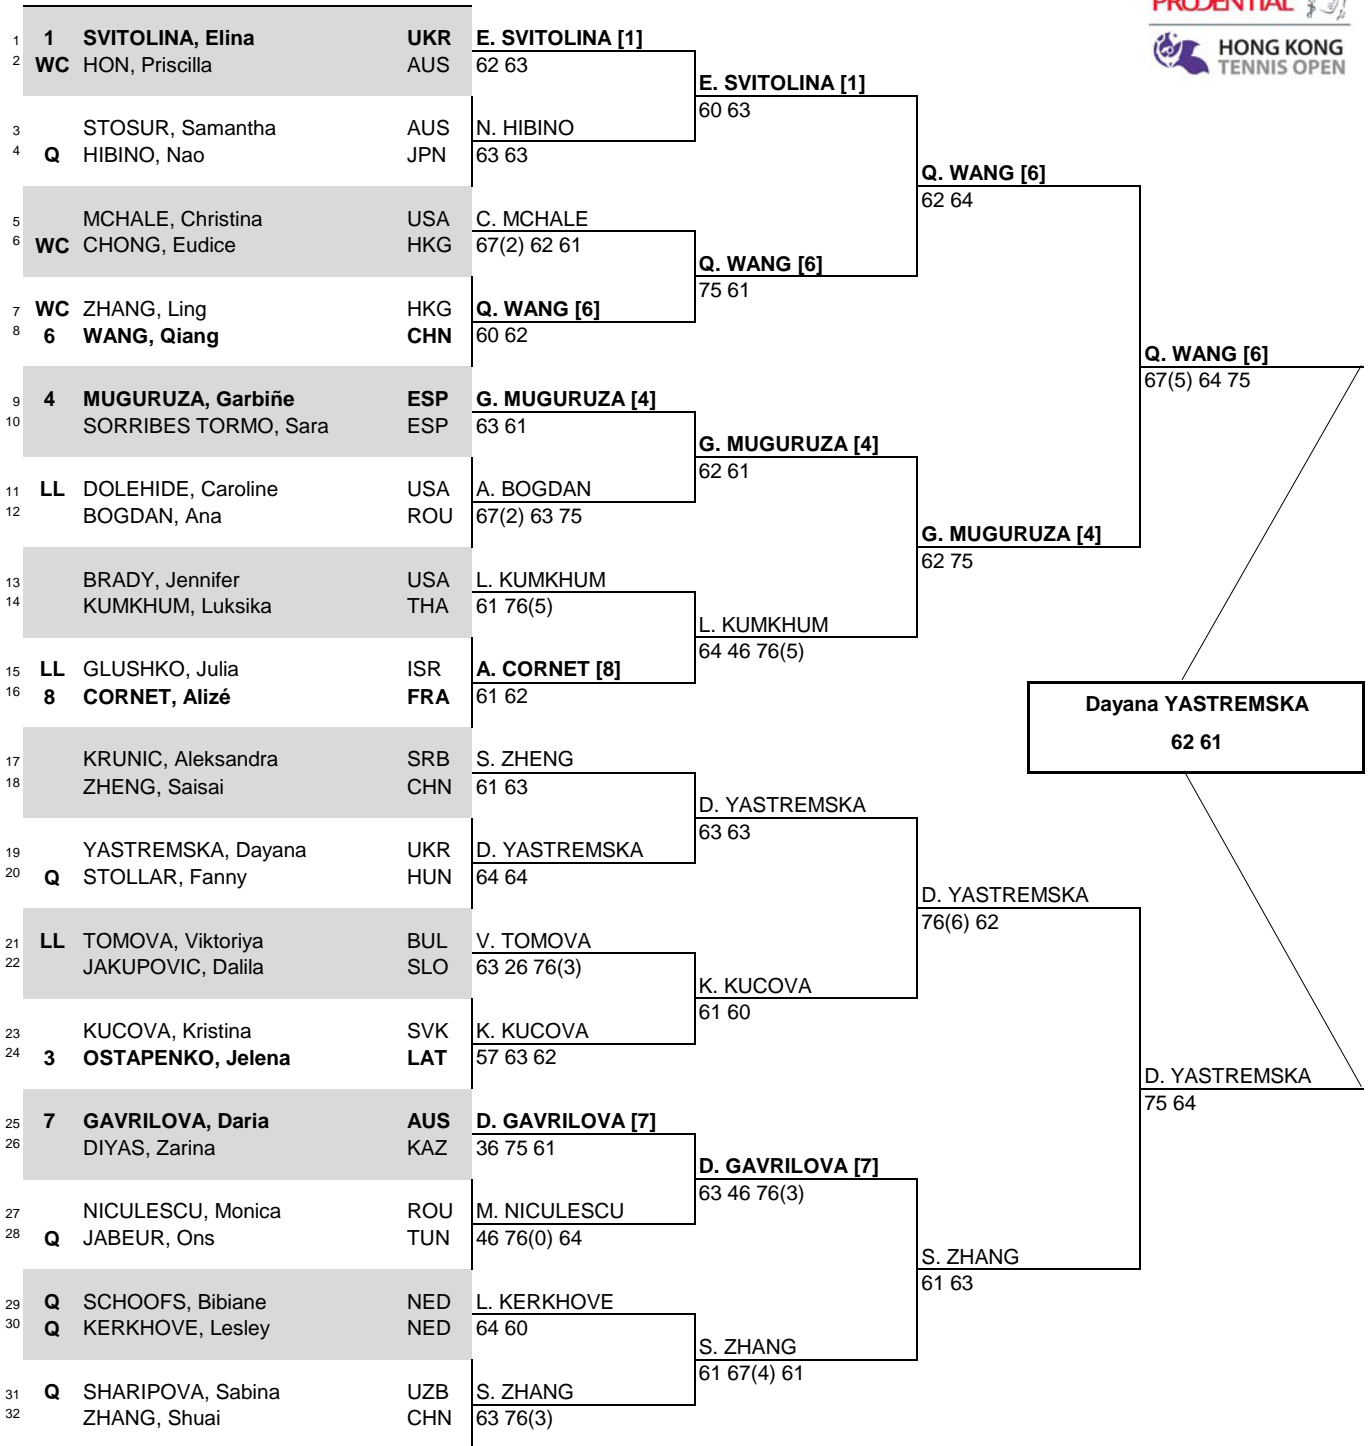

# Prudential Hong Kong Tennis Open

CITY, COUNTRY  
Hong Kong, SAR

TOURNAMENT DATES  
Oct 6-14, 2018

SURFACE  
Hard, DecoTurf

TOTAL FINANCIAL COMMITMENT  
\$750,000

STATUS	NAT	MAIN DRAW SINGLES	
--------	-----	-------------------	--

WTA TOUR, Inc. © Copyright 2016

SEEDED PLAYERS	RANK	PRIZE MONEY	POINTS	ALTERNATES / LUCKY LOSERS	RETIREMENTS/WALKOVERS
1 SVITOLINA, Elina	5	WINNER \$163,265	280	J. Glushko (LL)	
2 OSAKA, Naomi	6	FINALIST \$81,251	180	C. Dolehide (LL)	
3 OSTAPENKO, Jelena	13	SEMI-FINALIST \$43,663	110	V. Tomova (LL)	
4 MUGURUZA, Garbiñe	15	QUARTER-FINALIST \$13,068	60	<b>WITHDRAWALS</b>	
5 TSURENKO, Lesia	27	SECOND ROUND \$7,195	30	E. Makarova (Change of schedule)	
6 WANG, Qiang	28	FIRST ROUND \$4,444	1	N. Osaka (Back Injury)	
7 GAVRILOVA, Daria	33	<b>FOLLOW LIVE SCORING AT</b>			
8 CORNET, Alizé	39	<a href="http://www.WTATENNIS.com">www.WTATENNIS.com</a>			
<b>LAST DIRECT ACCEPTANCE</b>		Yastremska (98)		<b>WTA SUPERVISOR(S)</b>	
				Chen Shu	