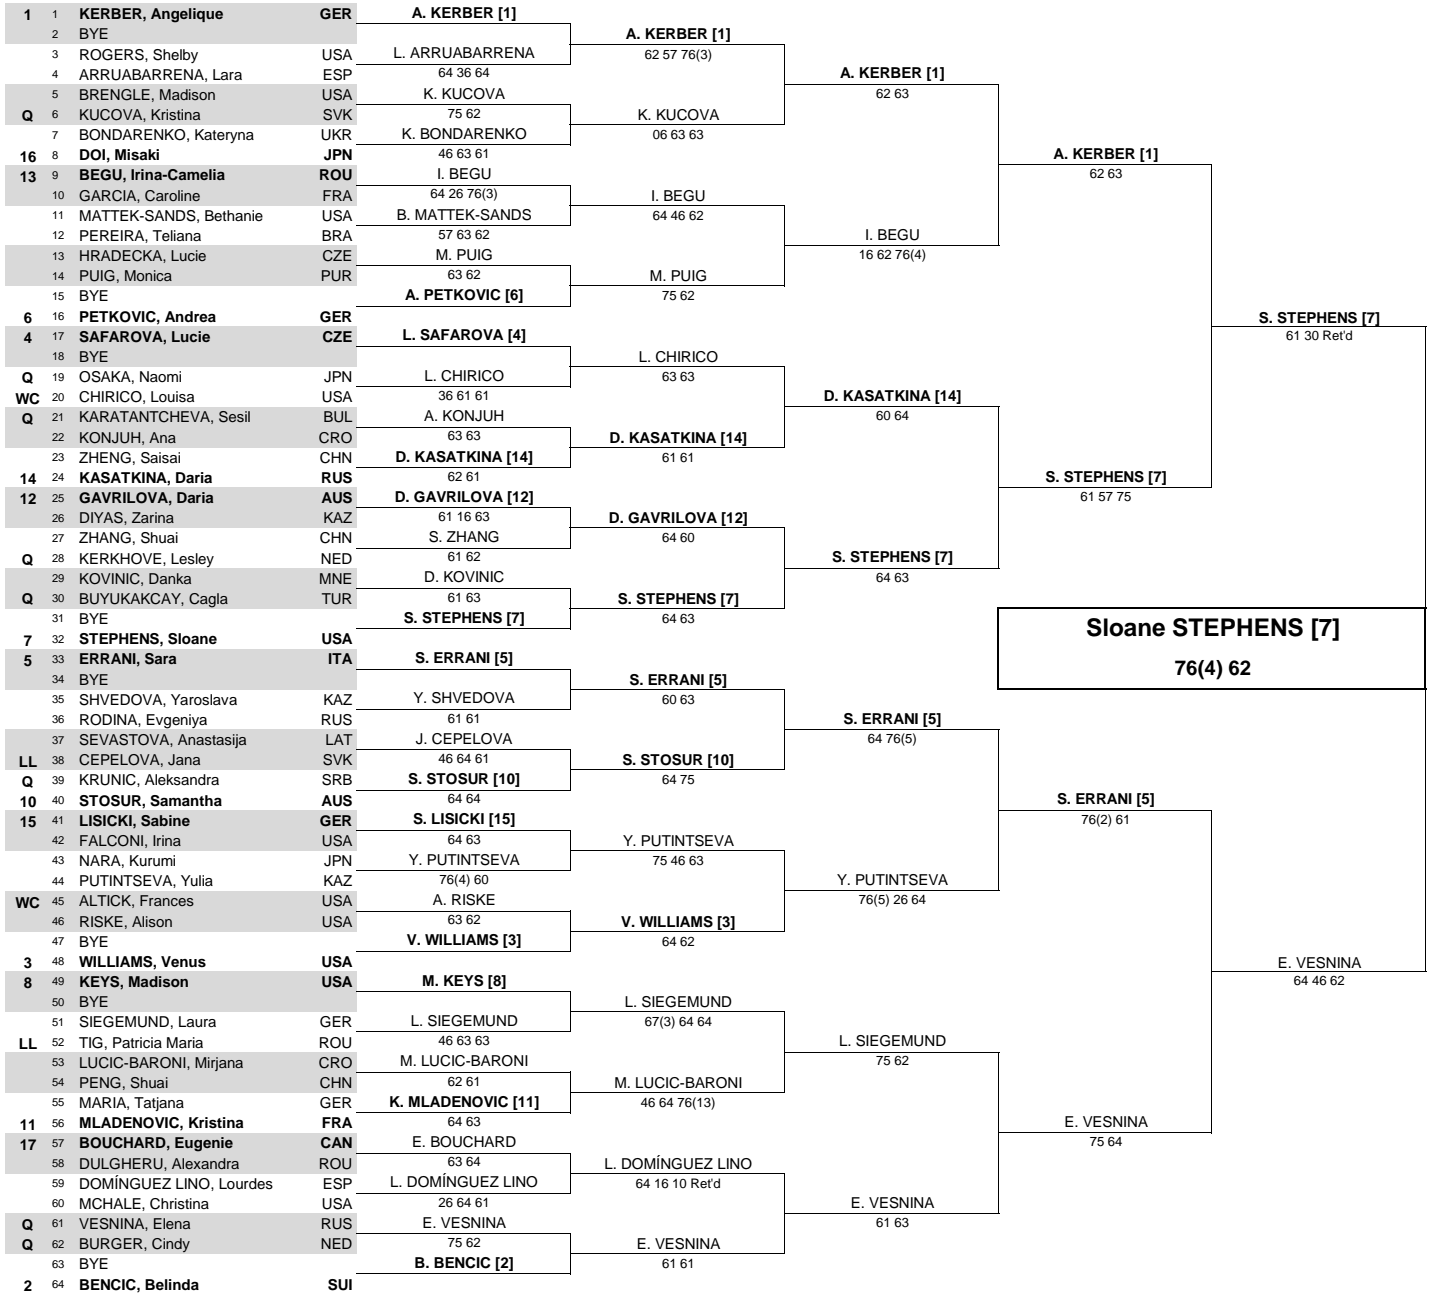

# Volvo Car Open

Charleston, USA 4 - 10 April, 2016  
\$753,000 - WTA Premier

## MAIN DRAW SINGLES

Seeded Players	Rank	Prize Money	Pts.	Lucky Losers	
1 KERBER, Angelique	3	Winner	\$128,100	470	
2 BENCIC, Belinda	10	Finalists	\$68,180	305	
3 WILLIAMS, Venus	13	Semi-Finalists	\$33,600	185	
4 SAFAROVA, Lucie	15	Quarter Finalists	\$17,280	100	
5 ERRANI, Sara	18	3rd Round	\$8,955	55	
6 PETKOVIC, Andrea	21	2nd Round	\$4,585	30	
7 STEPHENS, Sloane	22	1st Round	\$2,355	1	
8 KEYS, Madison	24	Last Direct Acceptance		Retirements/W.O.	
9 JANKOVIC, Jelena	26	Louredes Dominguez Lino - 105		A. Kerber - Viral Illness	
10 STOSUR, Samantha	27	Players Representative(s)		E. Bouchard - Abdominal injury	
11 MLADENOVIC, Kristina	29	Samantha Stosur / Shelby Rogers			
12 GAVRILOVA, Daria	34	WTA Supervisor(s)			
13 BEGU, Irina-Camelia	35	Pam Whytcross			
14 KASATKINA, Daria	36	www.wtatennis.com			
15 LISICKI, Sabine	37	facebook.com/WTA   twitter.com/WTA   youtube.com/WTA			
16 DOI, Misaki	44				
17 BOUCHARD, Eugenie	45				