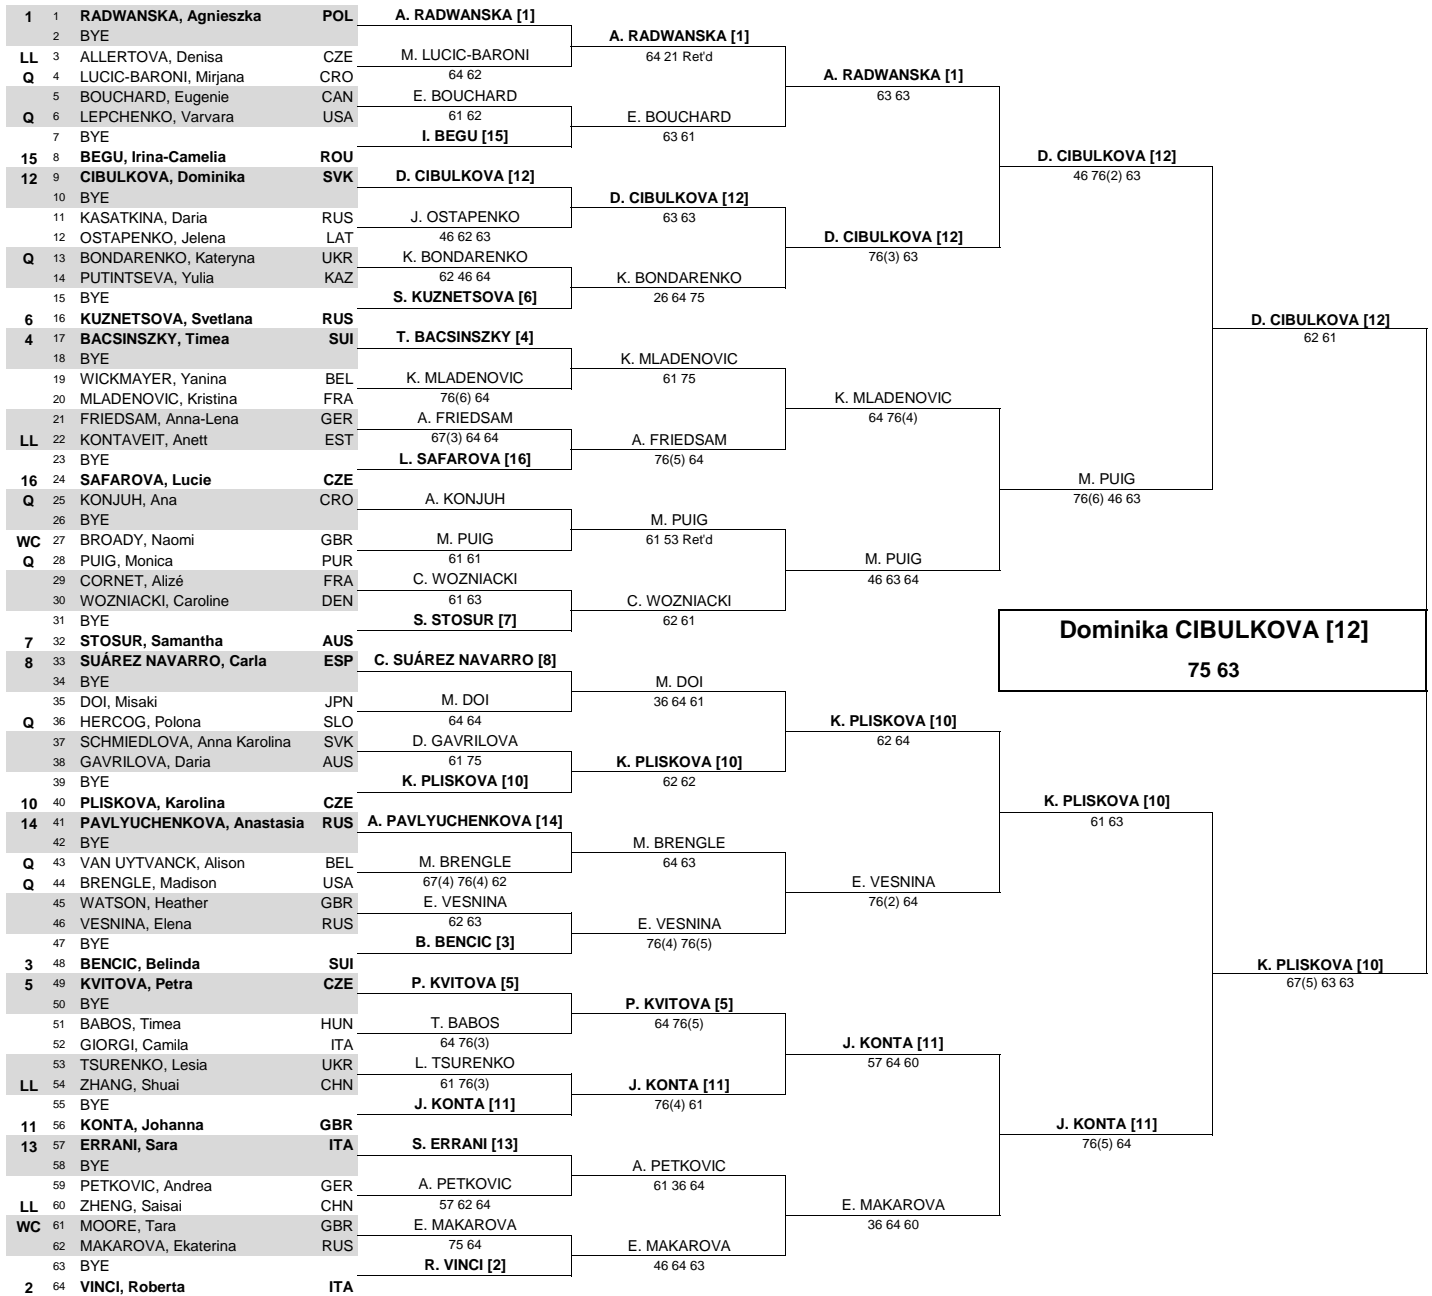

Aegon International

Eastbourne, Great Britain June 19 - 25, 2016
\$776,878 - WTA Premier
Grass

MAIN DRAW SINGLES

Seeded Players	Rank	Prize Money	Pts.	Lucky Losers	
1 RADWANSKA, Agnieszka	3	Winner	\$132,550	470	
2 VINCI, Roberta	7	Finalists	\$70,550	305	
3 BENCIC, Belinda	8	Semi-Finalists	\$35,280	185	
4 BACSINSZKY, Timea	10	Quarter Finalists	\$17,680	100	
5 KVITOVA, Petra	11	3rd Round	\$9,300	55	
6 KUZNETSOVA, Svetlana	12	2nd Round	\$4,865	30	
7 STOSUR, Samantha	14	1st Round	\$3,205	1	
8 SUAREZ NAVARRO, Carla	15	Last Direct Acceptance		Retirements/W.O.	
9 KEYS, Madison	46	Heather Watson - 55		A. Lucic-Baroni - Gastrointestinal Illness	
10 PLISKOVA, Karolina	17	Players Representative(s)		A. Konjuh - Neck Injury	
11 KONTA, Johanna	19	Samantha Stosur			
12 CIBULKOVA, Dominika	21	WTA Supervisor(s)			
13 ERRANI, Sara	22	Pam Whytcross / Cristina Romero			
14 PAVLYUCHENKOVA, Anastasia	23	www.wtatennis.com			
15 BEGU, Irina-Camelia	26	facebook.com/WTA twitter.com/WTA youtube.com/WTA			
16 SAFAROVA, Lucie	28				