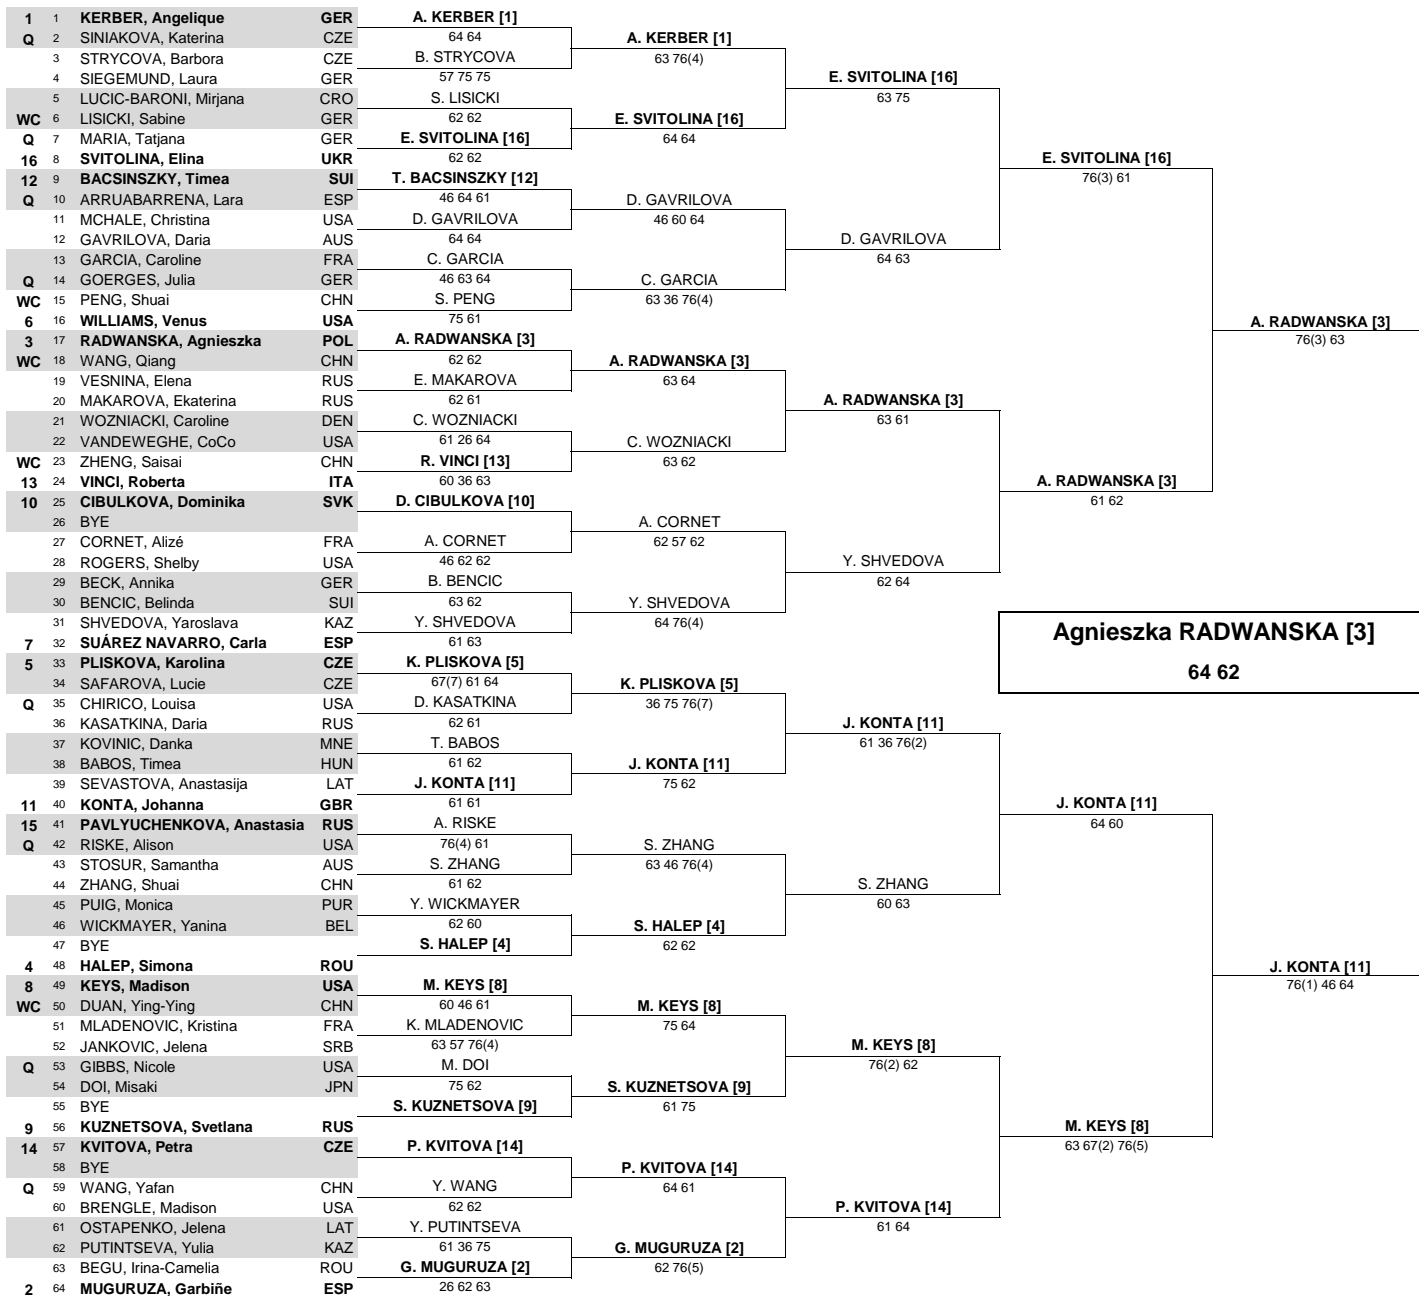

# CHINA OPEN

Beijing, CHINA 1 - 9 October 2016  
\$6,289,521 - WTA Premier Mandatory  
Hard

## MAIN DRAW SINGLES

Seeded Players	Rank	Prize Money	Pts.	Lucky Losers
1 KERBER, Angelique	1	Winner	\$1,111,945	1000
2 MUGURUZA, Garbine	3	Finalists	\$556,440	650
3 RADWANSKA, Agnieszka	4	Semi-Finalists	\$271,490	390
4 HALEP, Simona	5	Quarter Finalists	\$130,420	215
5 PLISKOVA, Karolina	6	3rd Round	\$62,768	120
6 WILLIAMS, Venus	7	2nd Round	\$30,386	65
7 SUAREZ NAVARRO, Carla	8	1st Round	\$17,453	10
8 KEYS, Madison	9	Last Direct Acceptance		
9 KUZNETSOVA, Svetlana	10	Marijana Lucic Baroni 56		
10 KUZNETSOVA, Svetlana	10	Players Representative(s)		
11 KONTA, Johanna	11	WTA Supervisor(s)		
12 BACSINSZKY, Tímea	12	G. Orlandi / L. Ceccarelli / C. Shu		
13 VINCI, Roberta	13	www.wtatennis.com		
14 KVITOVA, Petra	14	facebook.com/WTA   twitter.com/WTA   youtube.com/WTA		
15 PAVLYUCHENKOVA, Anastasia	15			
16 SVITOLINA, Elina	16			
17	17			
18	18			