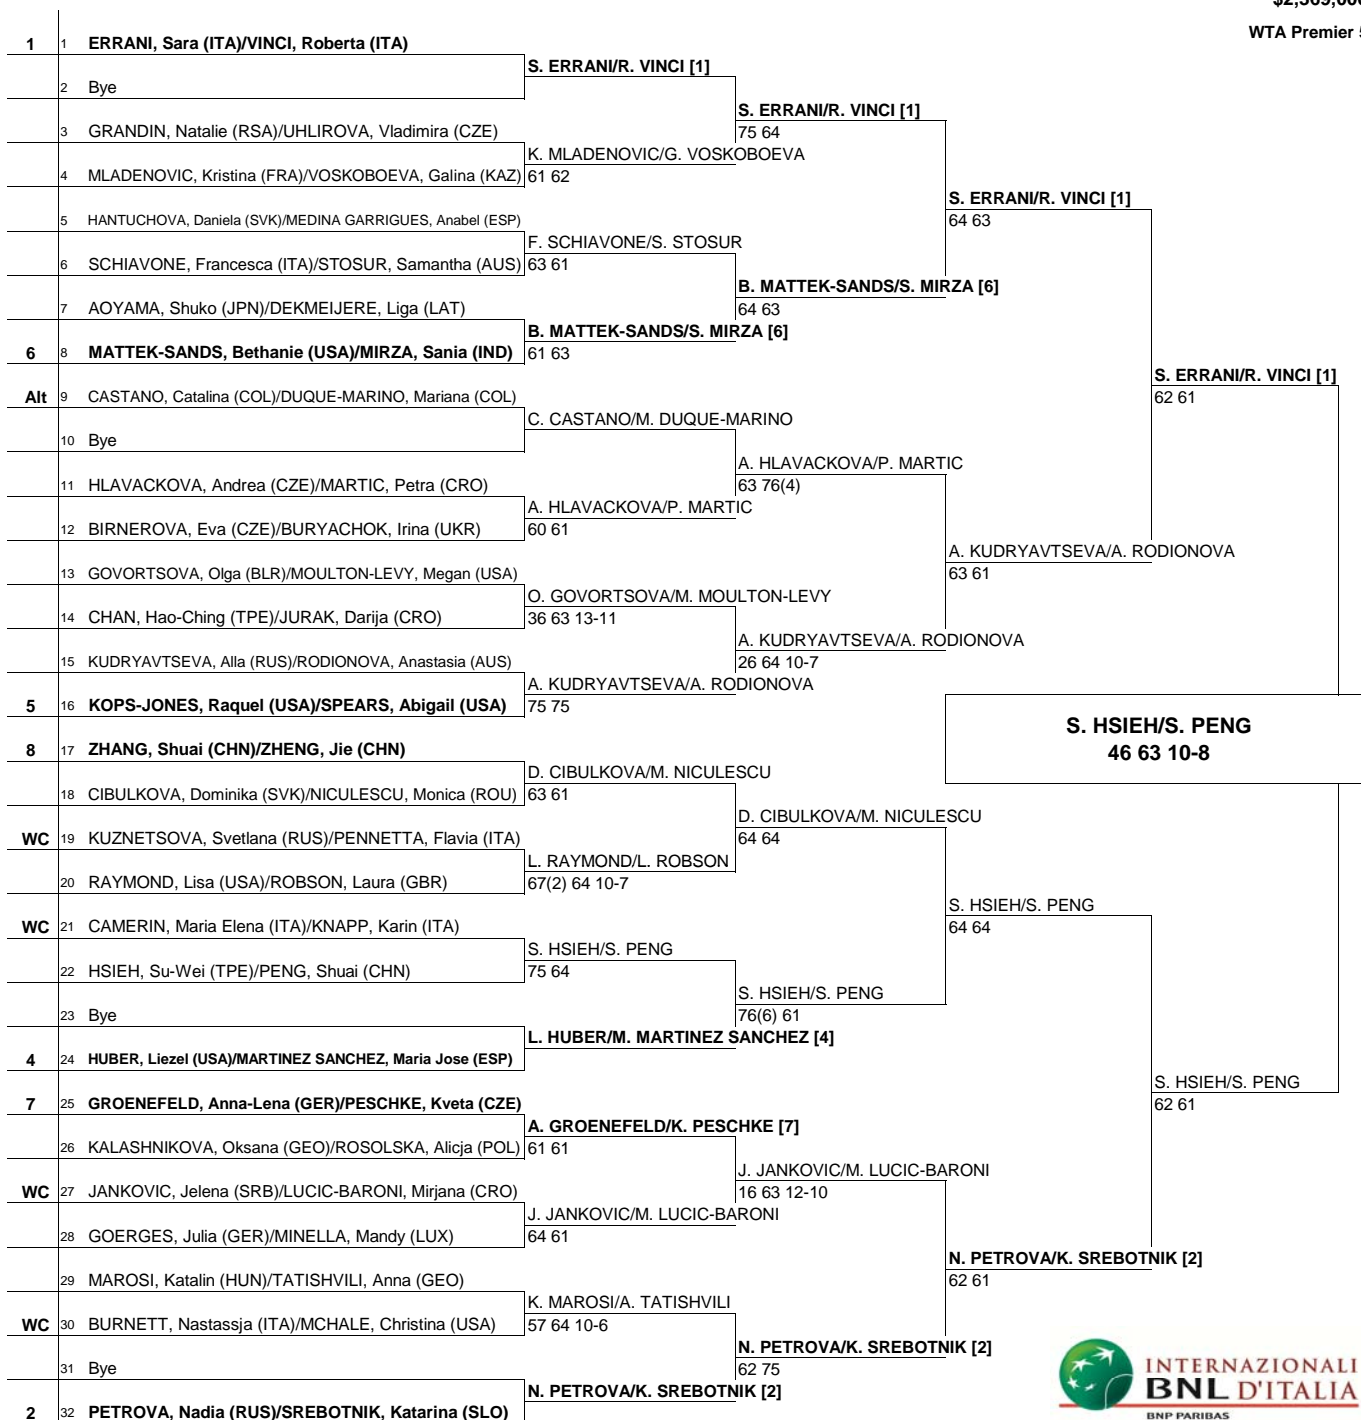

MAIN DRAW DOUBLES

Internazionali BNL d'Italia

Rome, ITA 13-19 May 2013

Red Clay

\$2,369,000

WTA Premier 5

Seeded Players	Rank	On-site Prize Money (per team) - Eur	Pts.	Alternates	Retirements/W.O.
1 ERRANI, Sara / VINCI, Roberta	2	Winner €98,387	900		
2 PETROVA, Nadia / SREBOTNIK, Katarina	11	Finalist €49,677	620		
3 MAKAROVA, Ekaterina / VESNINA, Elena	13	Semi-Finalist €24,589	395		
4 HUBER, Liezel / MARTINEZ SANCHEZ, Maria Jose	25	Quarter-Finalist €12,371	225		
5 KOPS-JONES, Raquel / SPEARS, Abigail	29	2nd Round €6,274	125		
6 MATTEK-SANDS, Bethanie / MIRZA, Sania	35	1st Round €3,097	1		
7 GROENEFELD, Anna-Lena / PESCHKE, Kveta	40				
8 ZHANG, Shuai / ZHENG, Jie	48				
Last Direct Acceptance		Players Representative		WTA Supervisor(s)	
BIRNEROVA / BURYACHOK (165)		Ekaterina Makarova		L. Ceccarelli/F. Chouquet	