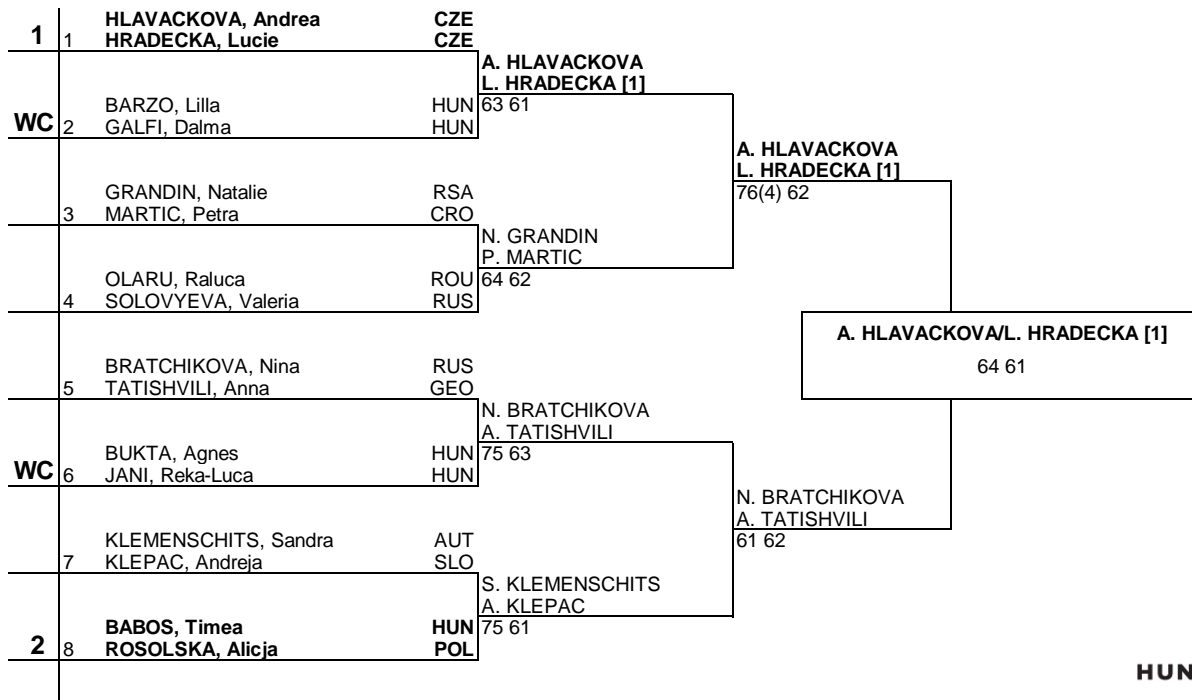

MAIN DRAW DOUBLES

Hungarian Grand Prix

Budapest, Hungary 8 - 14 July, 2013

Red Clay

\$235,000

WTA International

Seeded Players	Rank	Prize Money (per team)		Pts.	Alternates	Retirements/W.O.
1 HLA VACKOVA, Andrea / HRADECKA, Lucie	11	Winner	\$11,500	280		
2 BABOS, Tímea / ROSOLSKA, Alicja	113	Finalist	\$6,000	200		
		Semi-Finalist	\$3,200	130		
		First Round	\$1,700	1		
		Last Direct Acceptance		Player Representative		WTA Supervisor
		Bratchikova/Tatishvili (227)		Bratchikova/Rosolska		Chen Shu