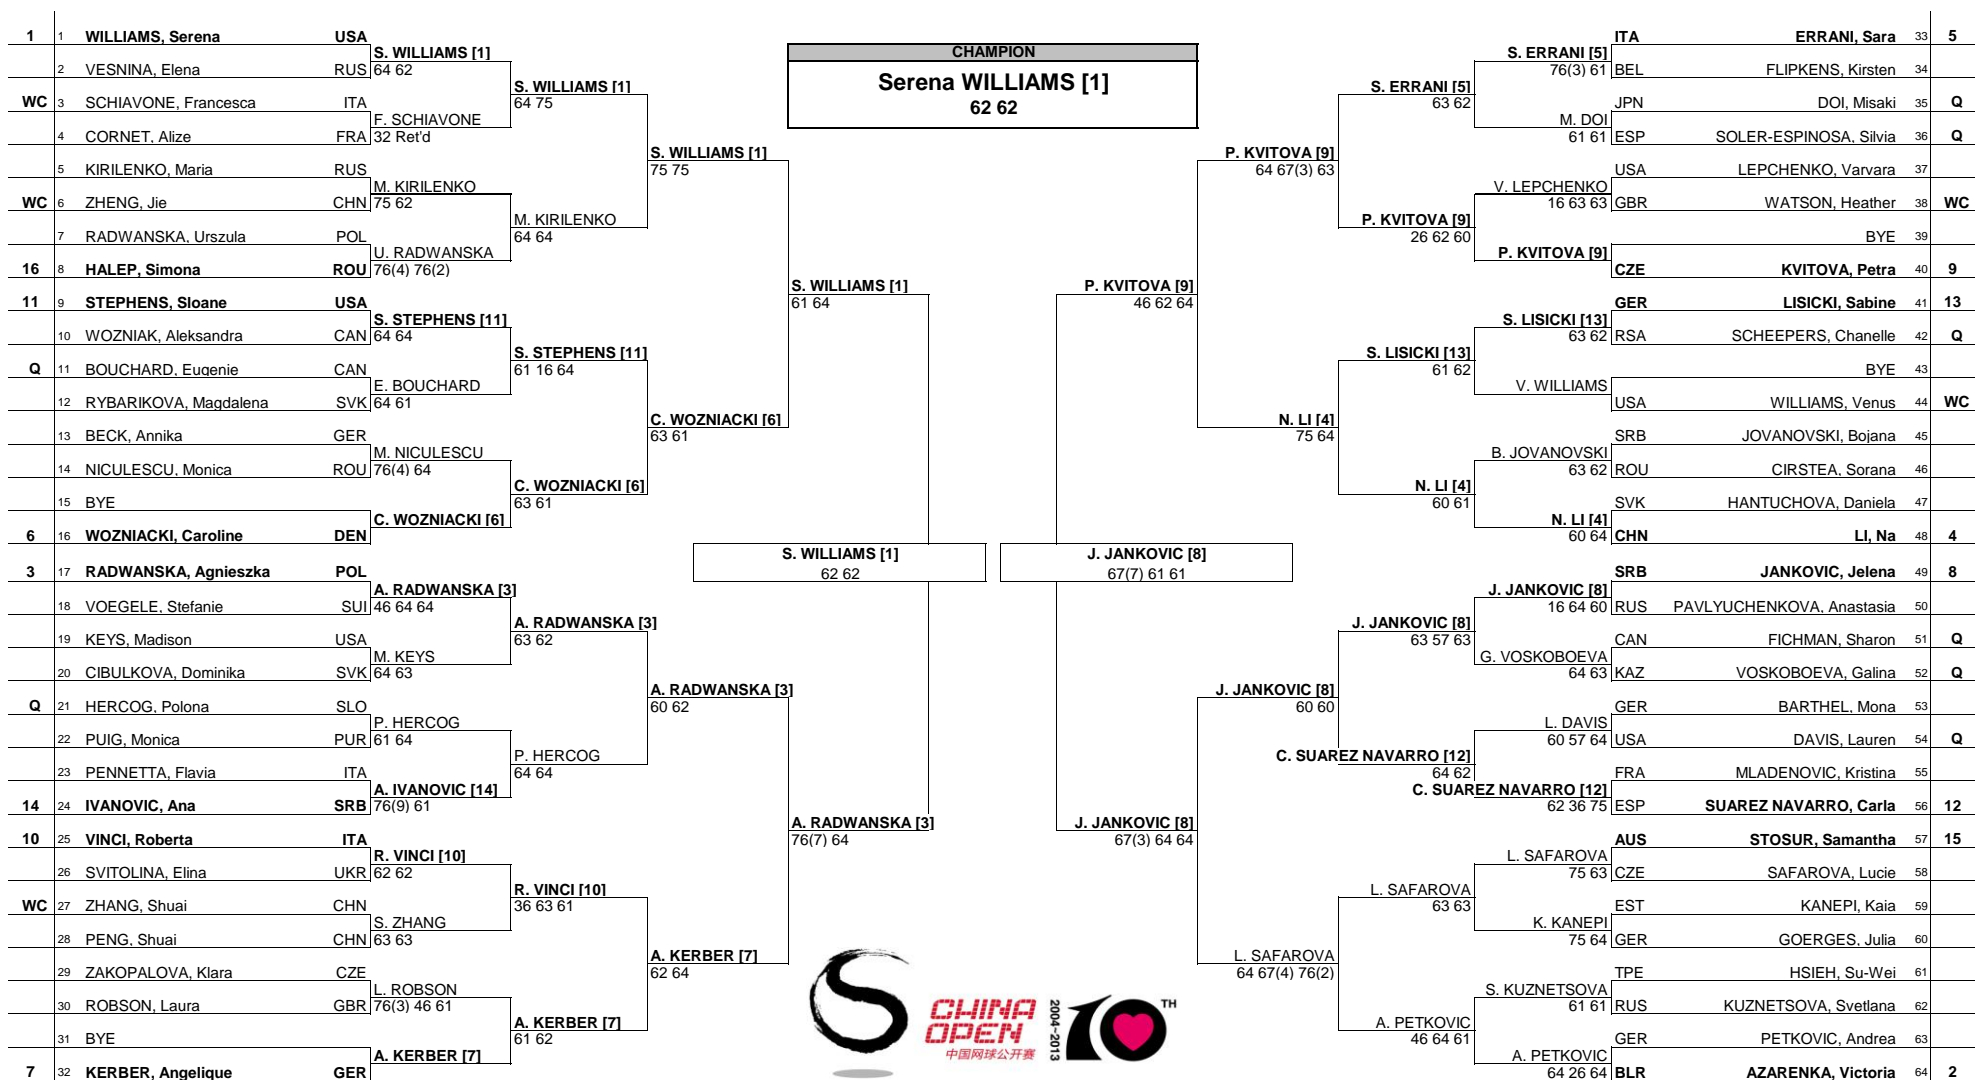

China Open

MAIN DRAW SINGLES

Beijing, China 28 Sept. - 6 Oct. 2013
Hard, Deco-Turf
WTA Premier Mandatory - \$5,185,625

Seeded Players		Seeded Players		Prize Money		Lucky Losers		Retirements/W.O.	
Rank	Player	Rank	Player	Rank	Prize Money	Pts.	Player	Player	WTA Supervisor(s)
1	WILLIAMS, Serena	9	KVITOVA, Petra	11	Winner	\$860,000	1000	A. Cornet - Lower Back Injury	
2	AZARENKA, Victoria	10	VINCI, Roberta	12	Finalists	\$430,365	700		
3	RADWANSKA, Agnieszka	4	STEPHENS, Sloane	13	Semi-Finalists	\$210,000	450		
4	LI, Na	5	SUAREZ NAVARRO, Carla	14	Quarter Finalists	\$100,900	250		
5	ERRANI, Sara	6	LISICKI, Sabine	15	3rd Round	\$48,550	140		
6	WOZNIACKI, Caroline	8	IVANOVIC, Ana	16	2nd Round	\$23,500	80		
7	KERBER, Angelique	9	STOSUR, Samantha	17	1st Round	\$13,500	5		
8	JANKOVIC, Jelena	10	HALEP, Simona	18					