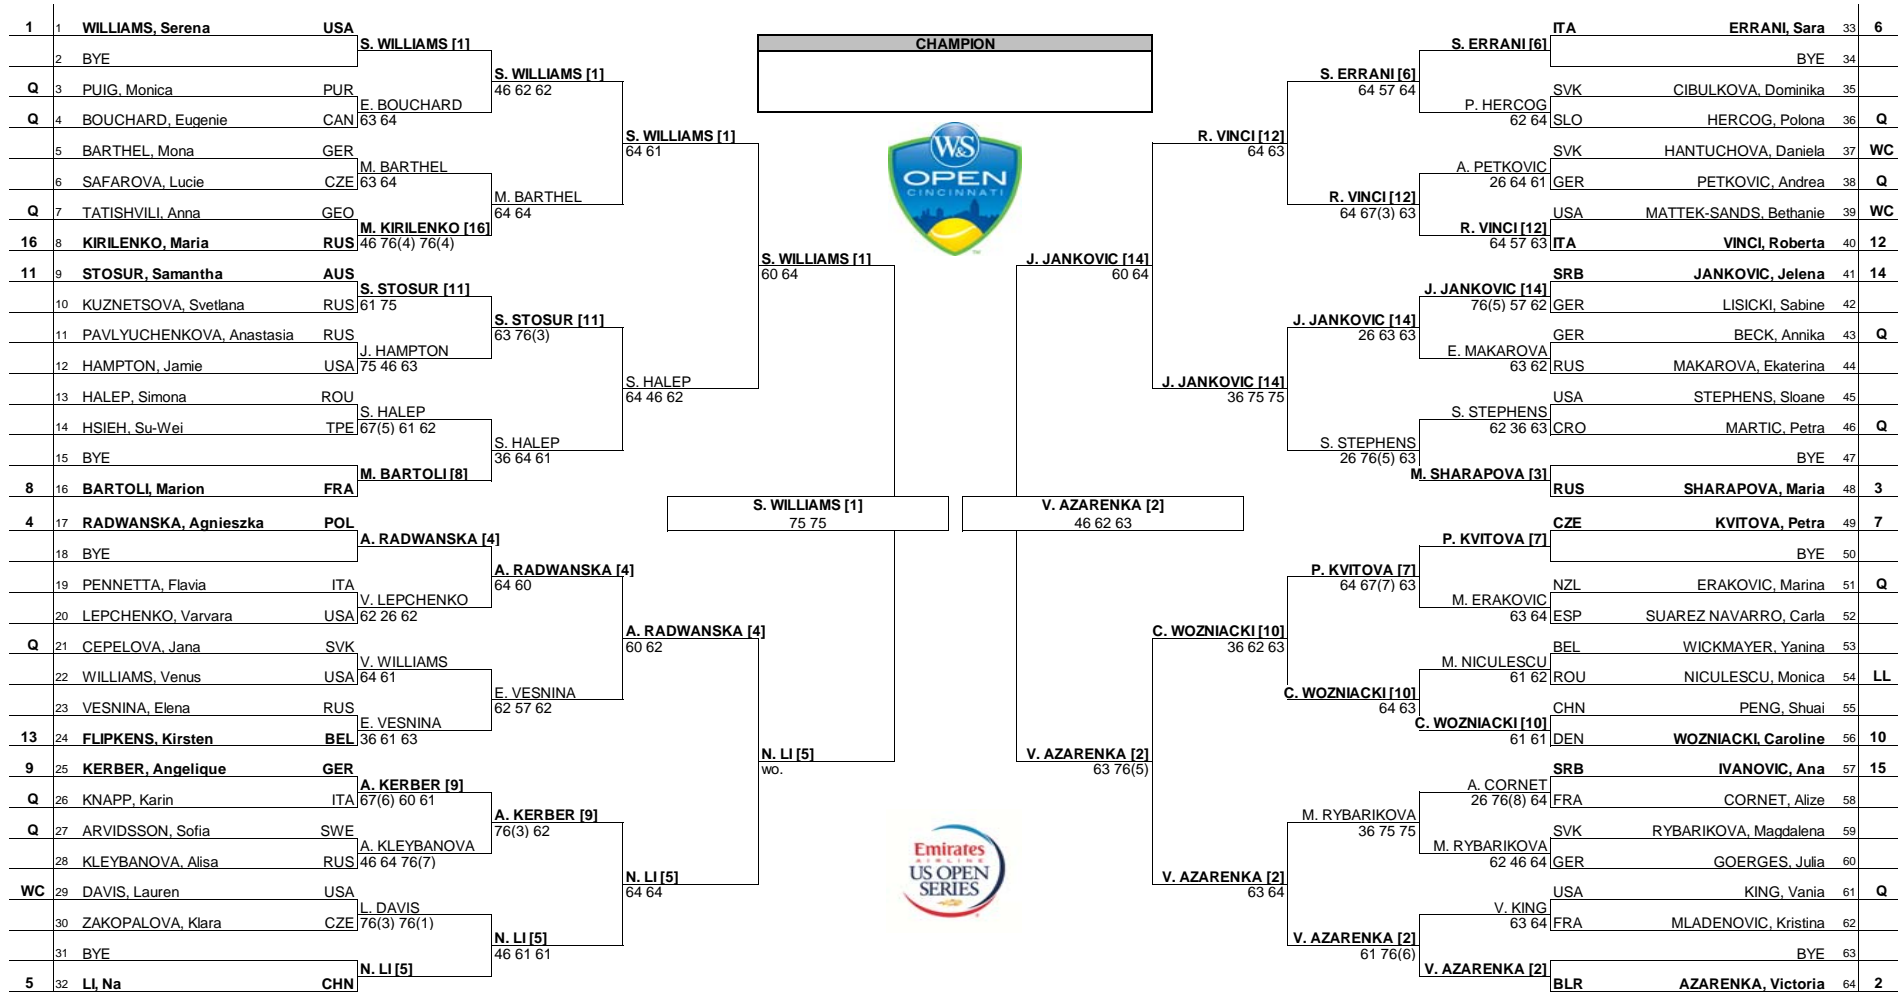

Western & Southern Open
MAIN DRAW SINGLES
 Cincinnati, OH, USA 12 - 18 August 2013
 Hard, Deco-Turf
 WTA Premier 5 - \$2,369,000

Seeded Players		Rank	Seeded Players		Rank	Prize Money	Pts.	Lucky Losers	Retirements/W.O.
1	WILLIAMS, Serena	1	9	KERBER, Angelique	9	Winner	\$426,000	900	M. Niculescu - S. Cirstea (left abdominal strain)
2	AZARENKA, Victoria	2	10	WOZNIACKI, Caroline	10	Finalists	\$213,000	620	A. Radwanska - personal reasons
3	SHARAPOVA, Maria	3	11	STOSUR, Samantha	11	Semi-Finalists	\$104,700	395	
4	RADWANSKA, Agnieszka	4	12	VINCI, Roberta	12	Quarter Finalists	\$49,040	225	
5	LI, Na	5	13	FLIPKENS, Kirsten	13	3rd Round	\$23,730	125	
6	ERRANI, Sara	6	14	JANKOVIC, Jelena	14	2nd Round	\$12,200	70	
7	KVITOVA, Petra	7	15	IVANOVIC, Ana	15	1st Round	\$6,400	1	
8	BARTOLI, Marion	8	16	KIRILENKO, Maria	16				