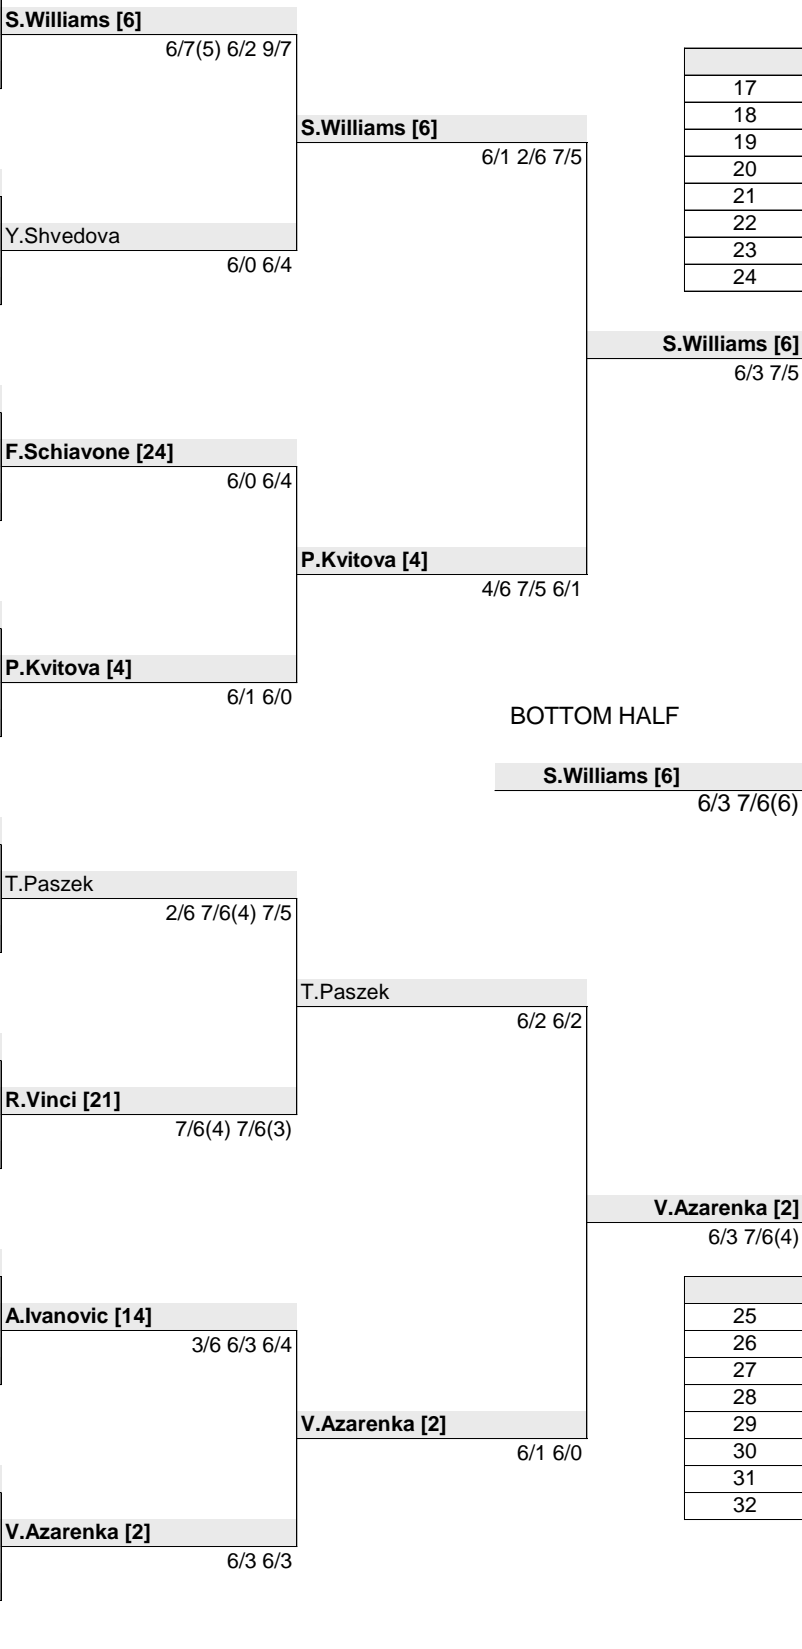

65	Williams, Serena	6	USA	6	S.Williams [6]		
66	Zahlavova Strycova, Barbora	62	CZE				
67	Larsson, Johanna	92	SWE				
68	Q Czink, Melinda	98	HUN		M.Czink	6/2 6/4	S.Williams [6]
69	Dushevina, Vera	94	RUS				
70	Wozniak, Aleksandra	56	CAN		A.Wozniak	6/0 6/2	S.Williams [6]
71	Dubois, Stephanie	109	CAN				
72	Zheng, Jie	27	CHN	25	J.Zheng [25]	6/2 7/5	J.Zheng [25]
73	Safarova, Lucie	22	CZE	19		4/6 6/4 6/3	
74	Bertens, Kiki	86	NED		K.Bertens		
75	Scheepers, Chanelle	43	RSA			6/3 6/0	Y.Shvedova
76	WC Shvedova, Yaroslava	65	KAZ		Y.Shvedova	6/4 6/4	
77	Pous-Tio, Laura	102	ESP			7/6(5) 7/6(5)	Y.Shvedova
78	Keothavong, Anne	77	GBR		A.Keothavong		
79	Q Vandeweghe, Coco	132	USA			6/3 6/3	S.Errani [10]
80	Errani, Sara	10	ITA	10	S.Errani [10]		6/1 6/1
81	Cibulkova, Dominika	13	SVK	13		6/1 6/3	
82	Zakopalova, Klara	31	CZE		K.Zakopalova		
83	Govortsova, Olga	95	BLR		O.Govortsova	6/4 6/1	K.Zakopalova
84	Q Beck, Annika	169	GER				2/6 6/1 6/2
85	Hercog, Polona	46	SLO		Kr.Pliskova	6/3 3/6 6/3	
86	Q Pliskova, Kristyna	148	CZE			6/2 6/2	F.Schiavone [24]
87	WC Robson, Laura	97	GBR				
88	Schiavone, Francesca	26	ITA	24	F.Schiavone [24]		6/4 6/4
89	Pavlyuchenkova, Anastasia	30	RUS	31	A.Pavlyuchenkova [31]	2/6 6/4 6/4	
90	Arvidsson, Sofia	48	SWE			6/1 6/2	V.Lepchenko
91	Mayr-Achleitner, Patricia	93	AUT		V.Lepchenko		7/6(4) 6/4
92	Lepchenko, Varvara	53	USA			6/2 6/3	
93	Baltacha, Elena	101	GBR		E.Baltacha		
94	Knapp, Karin	112	ITA			4/6 6/4 6/0	P.Kvitova [4]
95	Amanmuradova, Akgul	96	UZB				6/0 6/4
96	Kvitova, Petra	4	CZE	4	P.Kvitova [4]		
97	Wozniacki, Caroline	7	DEN	7		6/4 6/4	
98	Paszek, Tamira	37	AUT		T.Paszek		
99	Cornet, Alize	60	FRA		A.Cornet	5/7 7/6(4) 6/4	T.Paszek
100	Bratchikova, Nina	89	RUS			6/0 7/6(1)	
101	Arn, Greta	104	HUN				
102	Voskoboeva, Galina	57	KAZ		G.Voskoboeva		
103	Wickmayer, Yanina	36	BEL		Y.Wickmayer	6/4 6/2	Y.Wickmayer
104	Kuznetsova, Svetlana	35	RUS	32			4/6 6/3 8/6
105	Vinci, Roberta	23	ITA	21	R.Vinci [21]	6/2 6/3	
106	WC Barty, Ashleigh	258	AUS			6/2 6/4	R.Vinci [21]
107	Radwanska, Urszula	54	POL		M.Erakovic		6/4 6/3
108	Erakovic, Marina	49	NZL			6/4 6/4	
109	Q Lucic, Mirjana	129	CRO		M.Lucic		
110	Panova, Alexandra	74	RUS			4/6 6/3 6/4	M.Lucic
111	Dellacqua, Casey	108	AUS				
112	Bartoli, Marion	9	FRA	9	M.Bartoli [9]		6/4 6/3
113	Ivanovic, Ana	14	SRB	14	A.Ivanovic [14]	6/2 6/4	
114	Martinez Sanchez, Maria Jose	51	ESP			6/3 3/6 6/3	A.Ivanovic [14]
115	Date-Krumm, Kimiko	82	JPN		K.Bondarenko		6/3 7/6(3)
116	Bondarenko, Kateryna	66	UKR			5/7 6/3 6/3	
117	Yakimova, Anastasiya	110	BLR		A.Yakimova		
118	Minella, Mandy	83	LUX			4/6 6/3 6/3	J.Goerges [22]
119	Peer, Shahar	50	ISR				7/6(3) 6/2
120	Goerges, Julia	24	GER	22	J.Goerges [22]		
121	Medina Garrigues, Anabel	28	ESP	26	A.Medina Garrigues [26]	6/2 6/2	
122	Halep, Simona	42	ROU			3/6 6/1 6/2	J.Cepelova
123	Q Cepelova, Jana	178	SVK		J.Cepelova		6/7(7) 7/6(5) 6/3
124	Q Mladenovic, Kristina	157	FRA			6/3 3/6 6/1	
125	Begu, Irina-Camelia	64	ROU		R.Oprandi		
126	Oprandi, Romina	87	SUI			7/6(3) 6/4	V.Azarenka [2]
127	Falconi, Irina	78	USA				6/2 6/0
128	Azarenka, Victoria	2	BLR	2	V.Azarenka [2]		6/1 6/4

Seeds	
17	Maria Kirilenko (19)
18	Jelena Jankovic (21)
19	Lucie Safarova (22)
20	Nadia Petrova (20)
21	Roberta Vinci (23)
22	Julia Goerges (24)
23	Petra Cetkovska (25)
24	Francesca Schiavone (26)

LADIES' SINGLES
S.Williams [6]
6/1 5/7 6/2

Seeds	
25	Jie Zheng (27)
26	Anabel Medina Garrigues (28)
27	Daniela Hantuchova (29)
28	Christina McHale (32)
29	Monica Niculescu (33)
30	Shuai Peng (34)
31	Anastasia Pavlyuchenkova (30)
32	Svetlana Kuznetsova (35)