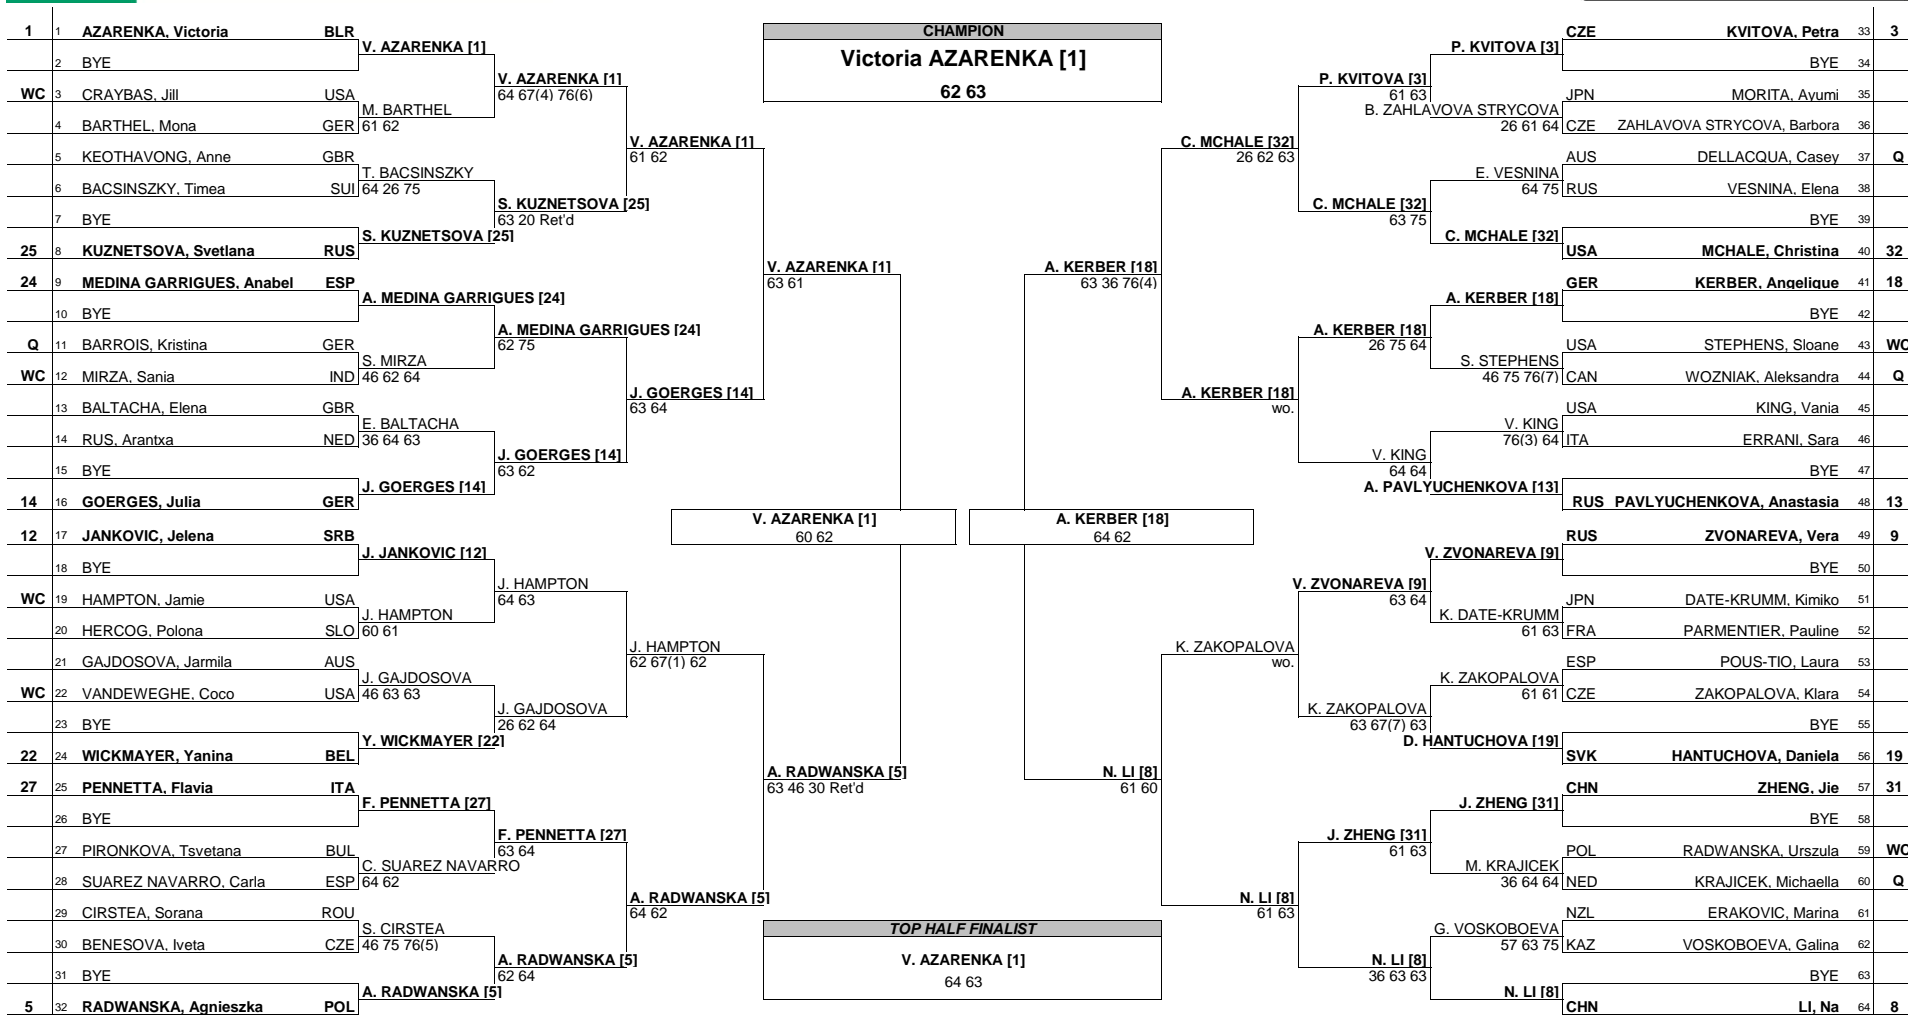

BNP PARIBAS OPEN

BNP PARIBAS OPEN

MAIN DRAW SINGLES

Indian Wells, USA 5-18 March 2012

Hard, Plexipave

WTA Premier Mandatory - \$5,536,664

XPERIA
Sony Smartphone

Seeded Players		Seeded Players		Prize Money		Lucky Losers		Retirements/W.O.	
Rank	Player	Rank	Player	Rank	Pts.	Player	Reason	Player	Reason
1	AZARENKA, Victoria	9	ZVONAREVA, Vera	9	Winner	\$1,000,000	1000	A. Dulgheru - Knee	
2	SHARAPOVA, Maria	10	SCHIAVONE, Francesca	12	Finalists	\$500,000	700	A. Ivanovic -	
3	KVITOVA, Petra	11	LISICKI, Sabine	13	Semi-Finalists	\$200,000	450	F. Schiavone - Illness	
4	WOZNIACKI, Caroline	12	JANKOVIC, Jelena	14	Quarter Finalists	\$100,000	250	G. Arn - Neck	
5	RADWANSKA, Agnieszka	13	PAVLYUCHENKOVA, Anastasia	15	4th Round	\$43,250	140	J. Dokic - Wrist	
6	STOSUR, Samantha	14	GOERGES, Julia	16	3rd Round	\$23,291	80	J. Hampton -	
7	BARTOLI, Marion	15	IVANOVIC, Ana	17	2nd Round	\$12,725	50		
8	LI, Na	16	CIBULKOVA, Dominika	18	1st Round	\$7,709	5		

Follow Live Scoring at www.wtatennis.com