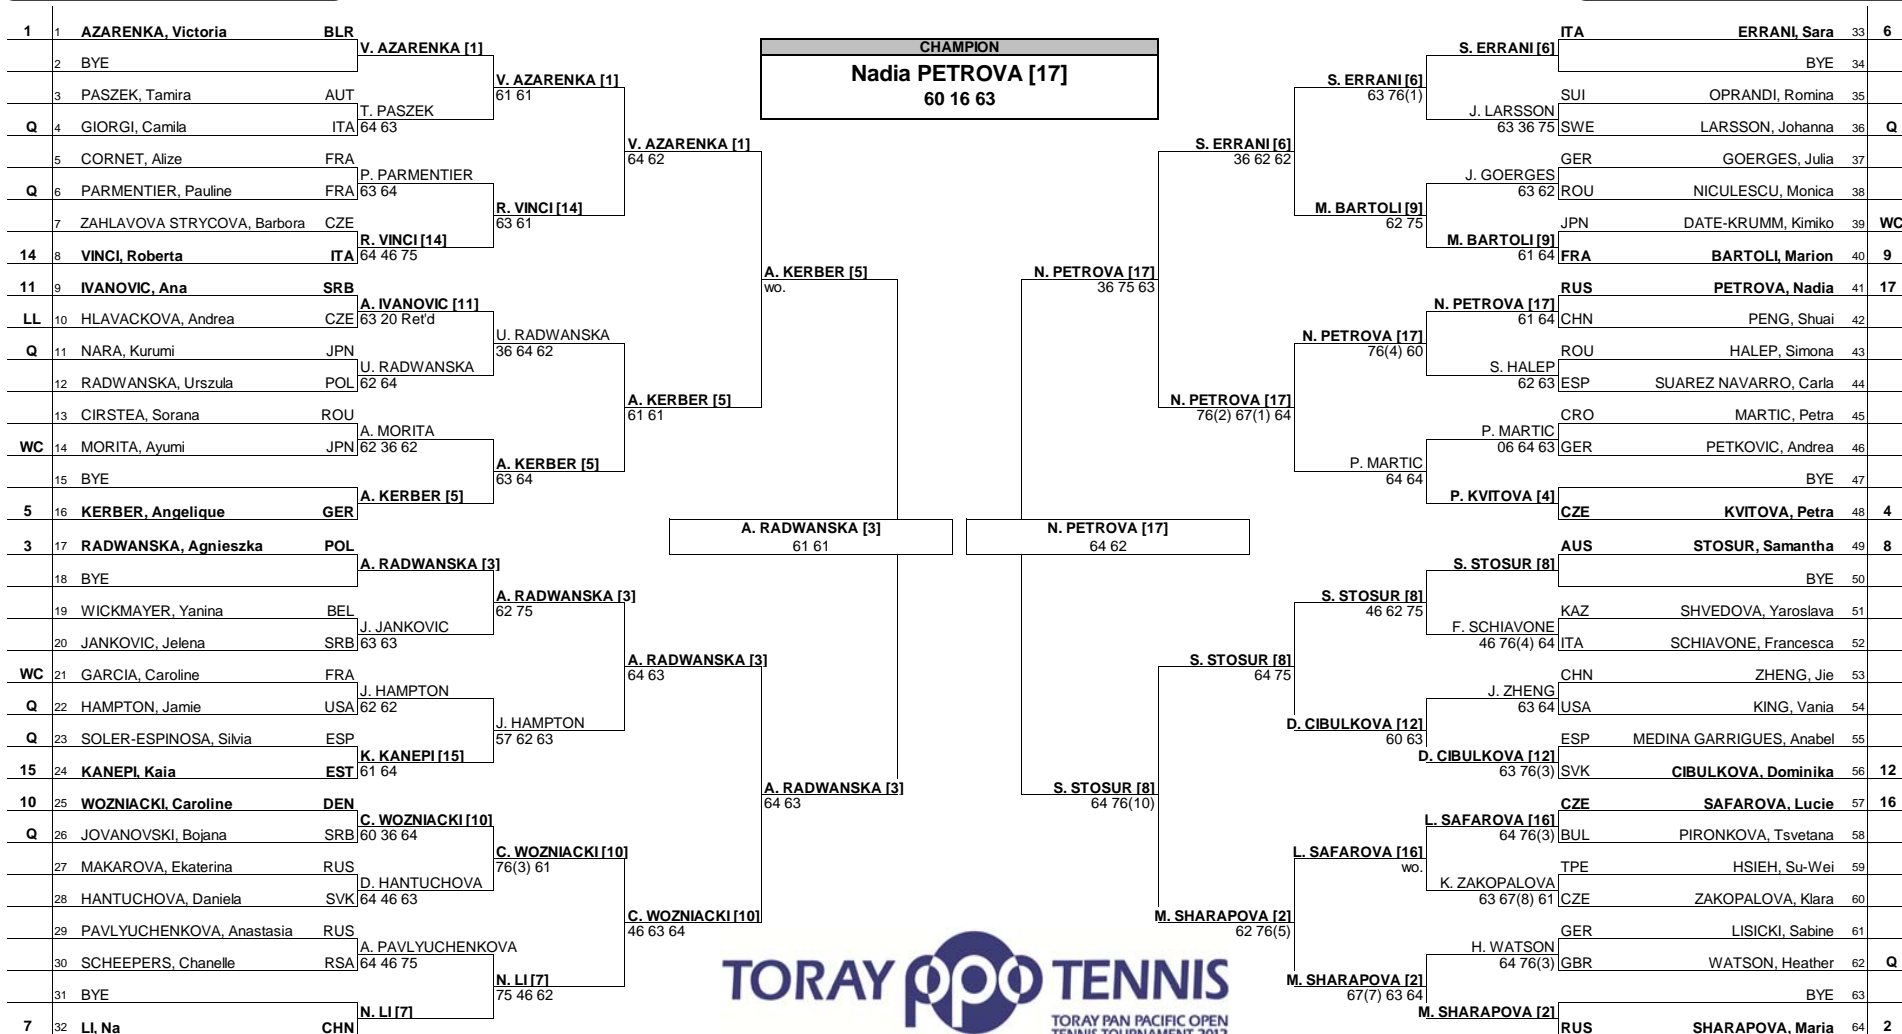

XPERIA
Sony Smartphone

Toray Pan Pacific Open

MAIN DRAW SINGLES

Tokyo, Japan September 23 - 29, 2012
Hard
WTA Premier 5 - \$2,168,400

XPERIA
Sony Smartphone

Seeded Players	Rank	Seeded Players	Rank	Prize Money	Pts.	Lucky Losers	Retirements/W.O.
1 AZARENKA, Victoria	1	9 BARTOLI, Marion	10	Winner	\$385,000	900	A. Hlavackova - Left thigh injury
2 SHARAPOVA, Maria	2	10 WOZNIACKI, Caroline	11	Finalists	\$192,000	620	K. Zakopalova - Left wrist injury
3 RADWANSKA, Agnieszka	3	11 IVANOVIC, Ana	12	Semi-Finalists	\$96,100	395	V. Azarenka - Dizziness
4 KVI TOVA, Petra	5	12 CIBULKOVA, Dominika	13	Quarter Finalists	\$44,250	225	
5 KERBER, Angelique	6	13 KIRILENKO, Maria	14	3rd Round	\$22,000	125	
6 ERRANI, Sara	7	14 VINCI, Roberta	15	2nd Round	\$11,300	70	
7 LI, Na	8	15 KANEPI, Kaia	16	1st Round	\$5,800	1	
8 STOSUR, Samantha	9	16 SAFAROVA, Lucie	17				

Last Direct Acceptance: Barbora Zahlavova Strycova - 60
Players Representative: Sam Stosur/Ayumi Morita
WTA Supervisor: Tony Cho/Pam Whytcross
Follow Live Scoring at www.wtatennis.com