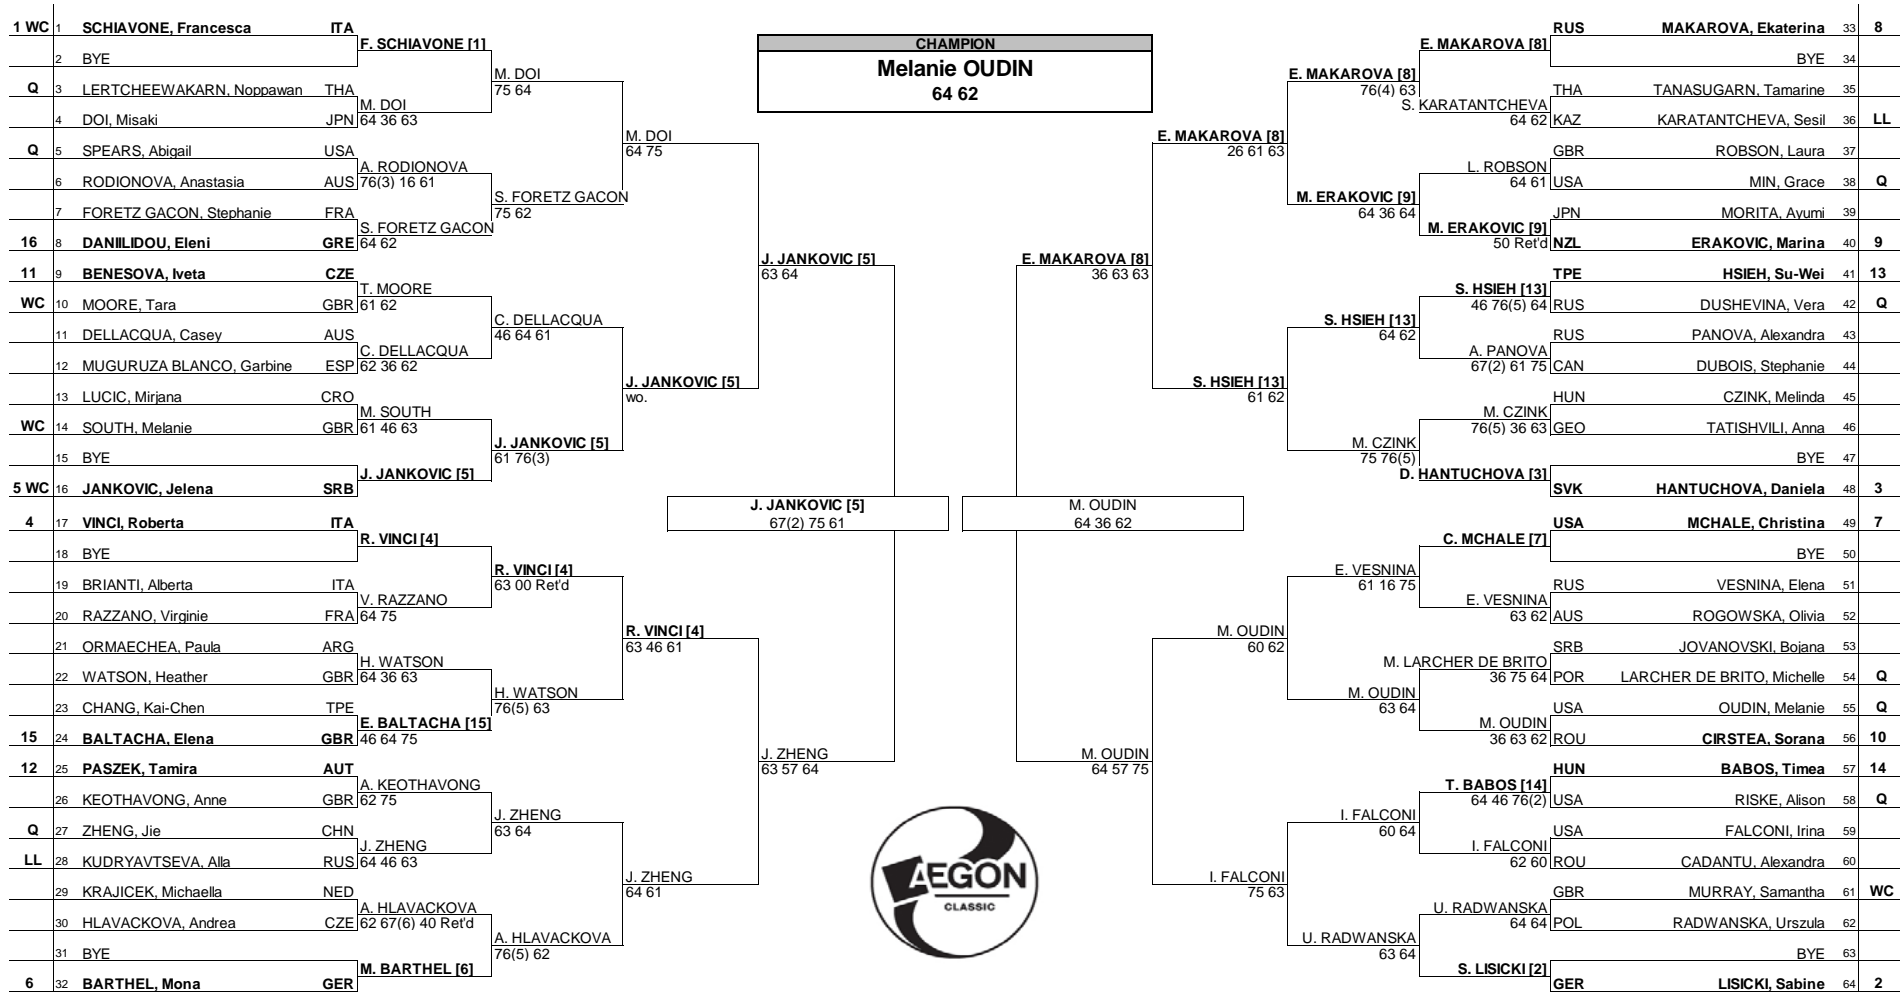

XPERIA
Sony Smartphone

AEGON Classic
MAIN DRAW SINGLES
Edgbaston, England 11 - 17 June, 2012
Grass
WTA International - \$220,000

XPERIA
Sony Smartphone

Seeded Players		Seeded Players		Prize Money		Pts.		Lucky Losers		Retirements/W.O.	
Rank	Player	Rank	Player	Rank	Amount	Rank	Points	Player	Reason	Player	Reason
1	SCHIAVONE, Francesca	12	ERAKOVIC, Marina	42	Winner \$37,000	280	1	S. Karatantcheva - J. Gajdosova (Left wrist injury)	A. Morita - Low back injury		
2	LISICKI, Sabine	13	CIRSTEA, Sorana	43	Finalists \$19,000	200	2	A. Kudryavtseva - L. Tsurenko (Rt shoulder injury)	C. Dellacqua - Gastroenteritis		
3	HANTUCHOVA, Daniela	18	BENESOVA, Iveta	51	Semi-Finalists \$10,000	130	3		M. Krajicek - Viral illness		
4	VINCI, Roberta	19	PASZEK, Tamira	52	Quarter Finalists \$5,000	70	4		V. Razzano - Right wrist injury		
5	JANKOVIC, Jelena	21	HSIEH, Su-Wei	64	3rd Round \$2,600	30					
6	BARTHEL, Mona	32	BABOS, Timea	67	2nd Round \$1,350	15					
7	MCHALE, Christina	36	BALTACHA, Elena	68	1st Round \$700	1					
8	MAKAROVA, Ekaterina	38	DANILIDOU, Eleni	69							
								Last Direct Acceptance		Players Representative	
								ROBSON - 123		HANTUCHOVA / JANKOVIC / CIRSTEA	
										WTA Supervisor	
										Donna Kelso	

Follow Live Scoring at www.wtatennis.com