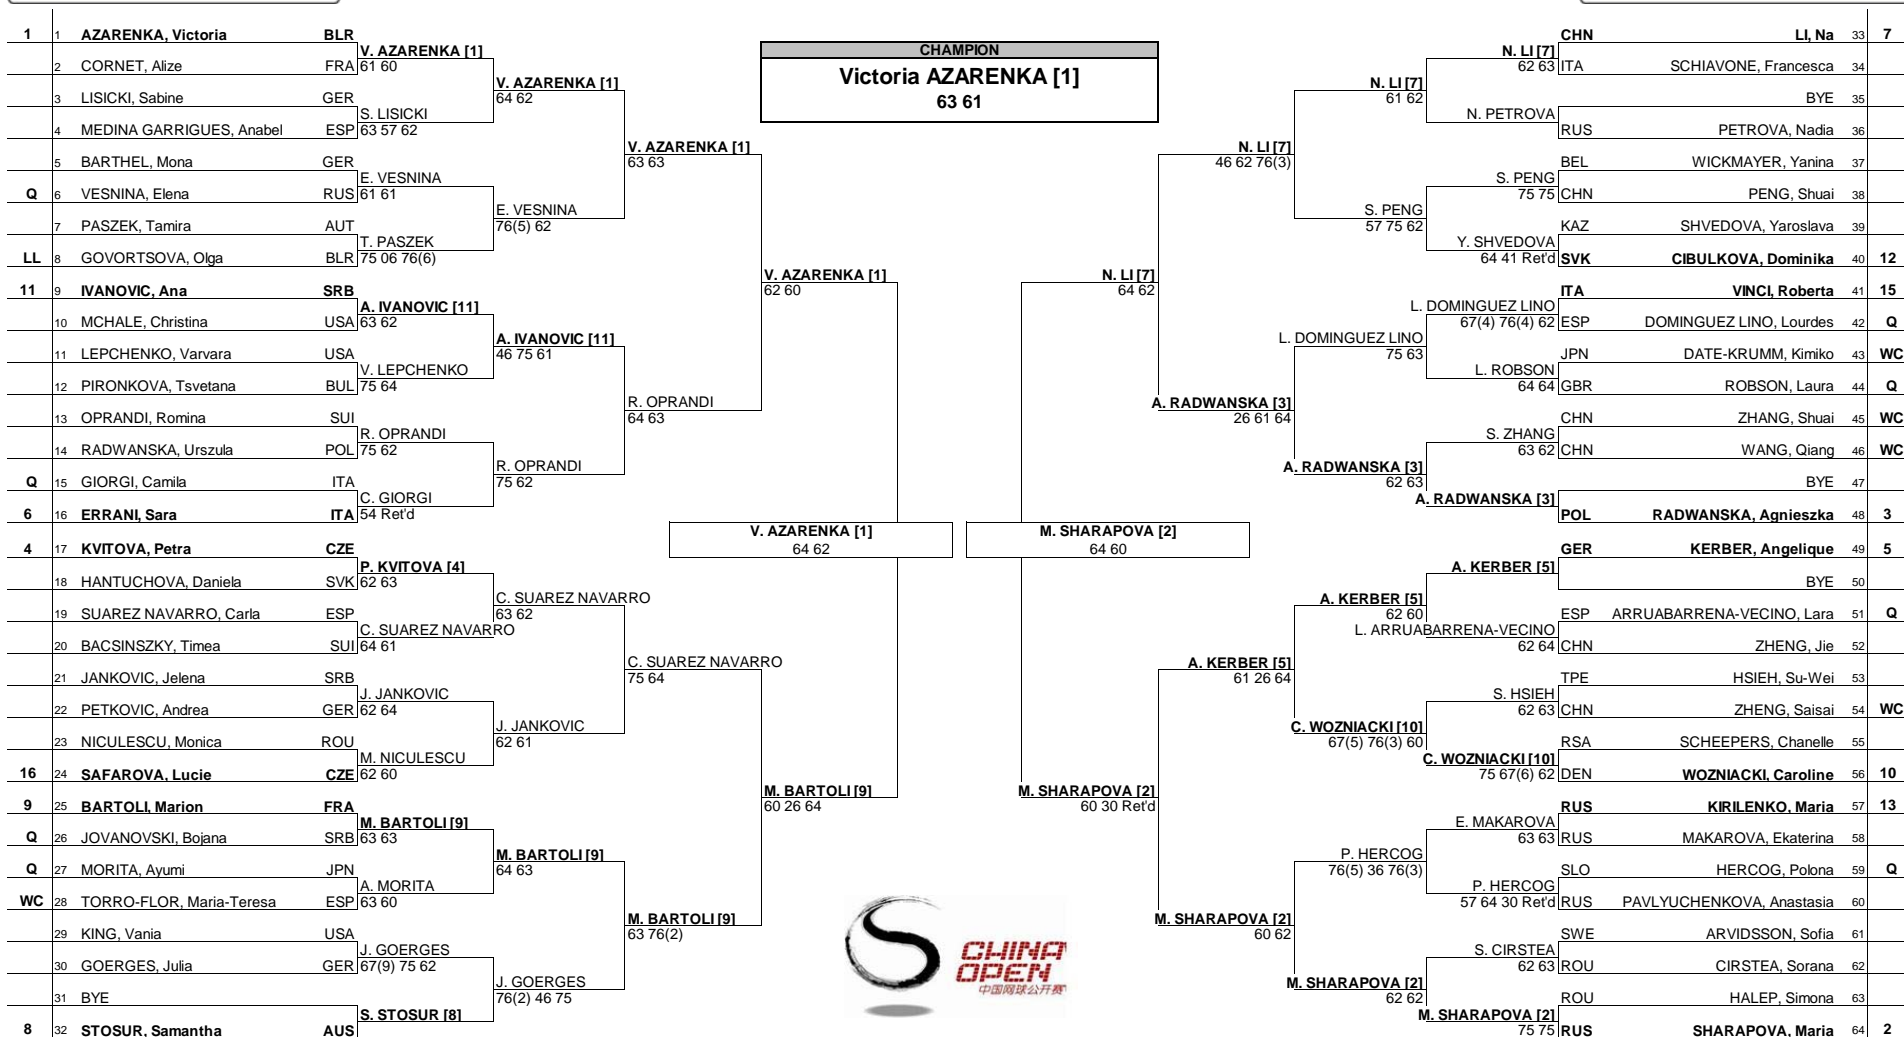

XPERIA
Sony Smartphone

China Open

MAIN DRAW SINGLES

Beijing, China 29 Sept - 7 Oct 2012
Hard, Deco-Turf
WTA Premier Mandatory - \$4,828,050

XPERIA
Sony Smartphone

Seeded Players	Rank	Seeded Players	Rank	Prize Money	Pts.	Lucky Losers	Retirements/W.O.
1 AZARENKA, Victoria	1	9 BARTOLI, Marion	10	Winner \$848,000	1000	O. Govortsova - K. Kanepi (Right Heel Injury)	A. Kerber - Right Foot Injury
2 SHARAPOVA, Maria	2	10 WOZNIACKI, Caroline	11	Finalists \$424,000	700		A. Pavlyuchenkova - Viral Illness
3 RADWANSKA, Agnieszka	3	11 IVANOVIC, Ana	12	Semi-Finalists \$185,200	450		D. Cibulkova - Left Hip Injury
4 KVITOVA, Petra	5	12 CIBULKOVA, Dominika	13	Quarter Finalists \$81,400	250		S. Errani - Left thigh injury
5 KERBER, Angelique	6	13 KIRILENKO, Maria	14	3rd Round \$40,700	140		
6 ERRANI, Sara	7	14 KANEPL-Kaia	15	2nd Round \$21,815	80		
7 LI Na	8	15 VINCI, Roberta	16	1st Round \$12,925	5		
8 STOSUR, Samantha	9	16 SAFAROVA, Lucie	17				
				Last Direct Acceptance		Players Representative	
				Su-Wei Hsieh (57)		Zhang Shuai	
						WTA Supervisor	
						F.Chouquet/G.Orlandi/Chen Shu	
Follow Live Scoring at www.wtatennis.com							