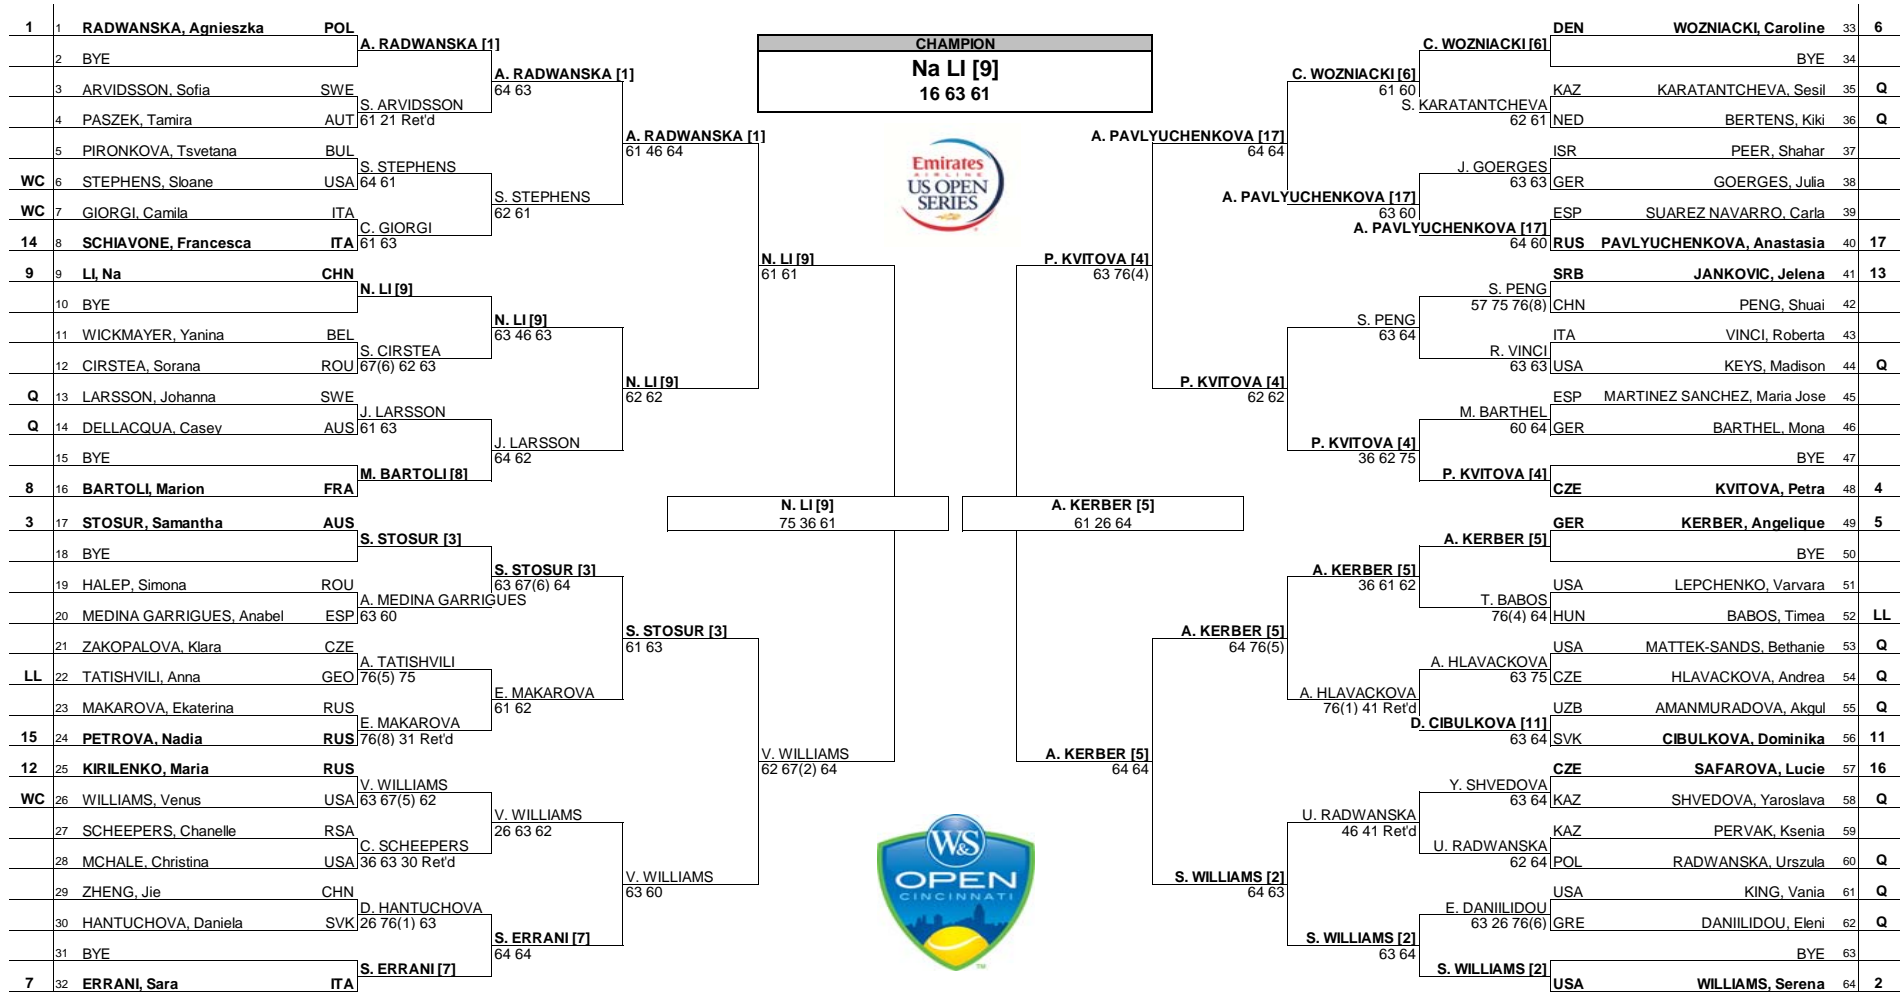

XPERIA
Sony Smartphone

Western & Southern Open MAIN DRAW SINGLES

Cincinnati, OH, USA 13 - 19 August 2012
Hard, Deco Turf II
WTA Premier 5 - \$2,168,400

XPERIA
Sony Smartphone

Seeded Players	Rank	Seeded Players	Rank	Prize Money	Pts.	Lucky Losers	Retirements/W.O.
1 RADWANSKA, Agnieszka	3	11 LI, Na	11	Winner	\$385,000	900	N. Petrova - Dizziness
2 WILLIAMS, Serena	4	10 WANGVIC-ANE	42	Finalists	\$192,000	620	T. Paszek - Migraine
3 STOSUR, Samantha	5	11 CIBULKOVA, Dominika	13	Semi-Finalists	\$96,100	395	C. McHale - Gastrointestinal illness
4 KVITOVA, Petra	6	12 KIRILENKO, Maria	14	Quarter Finalists	\$45,750	225	D. Cibulkova - Right elbow injury
5 KERBER, Angelique	7	13 JANKOVIC, Jelena	18	3rd Round	\$22,060	125	Y. Shvedova - Heat illness
6 WOZNIACKI, Caroline	8	14 SCHIAVONE, Francesca	21	2nd Round	\$11,300	70	
7 ERRANI, Sara	9	15 PETROVA, Nadia	22	1st Round	\$6,100	1	
8 BARTOLI, Marion	10	16 SAFAROVA, Lucie	23				

Last Direct Acceptance: Lepchenko, Varvara (53)
 Players Representative: Sloane Stephens / Camila Giorgi
 WTA Supervisor: Melanie Tabb, Giulia Orlandi
 Follow Live Scoring at www.wtatennis.com