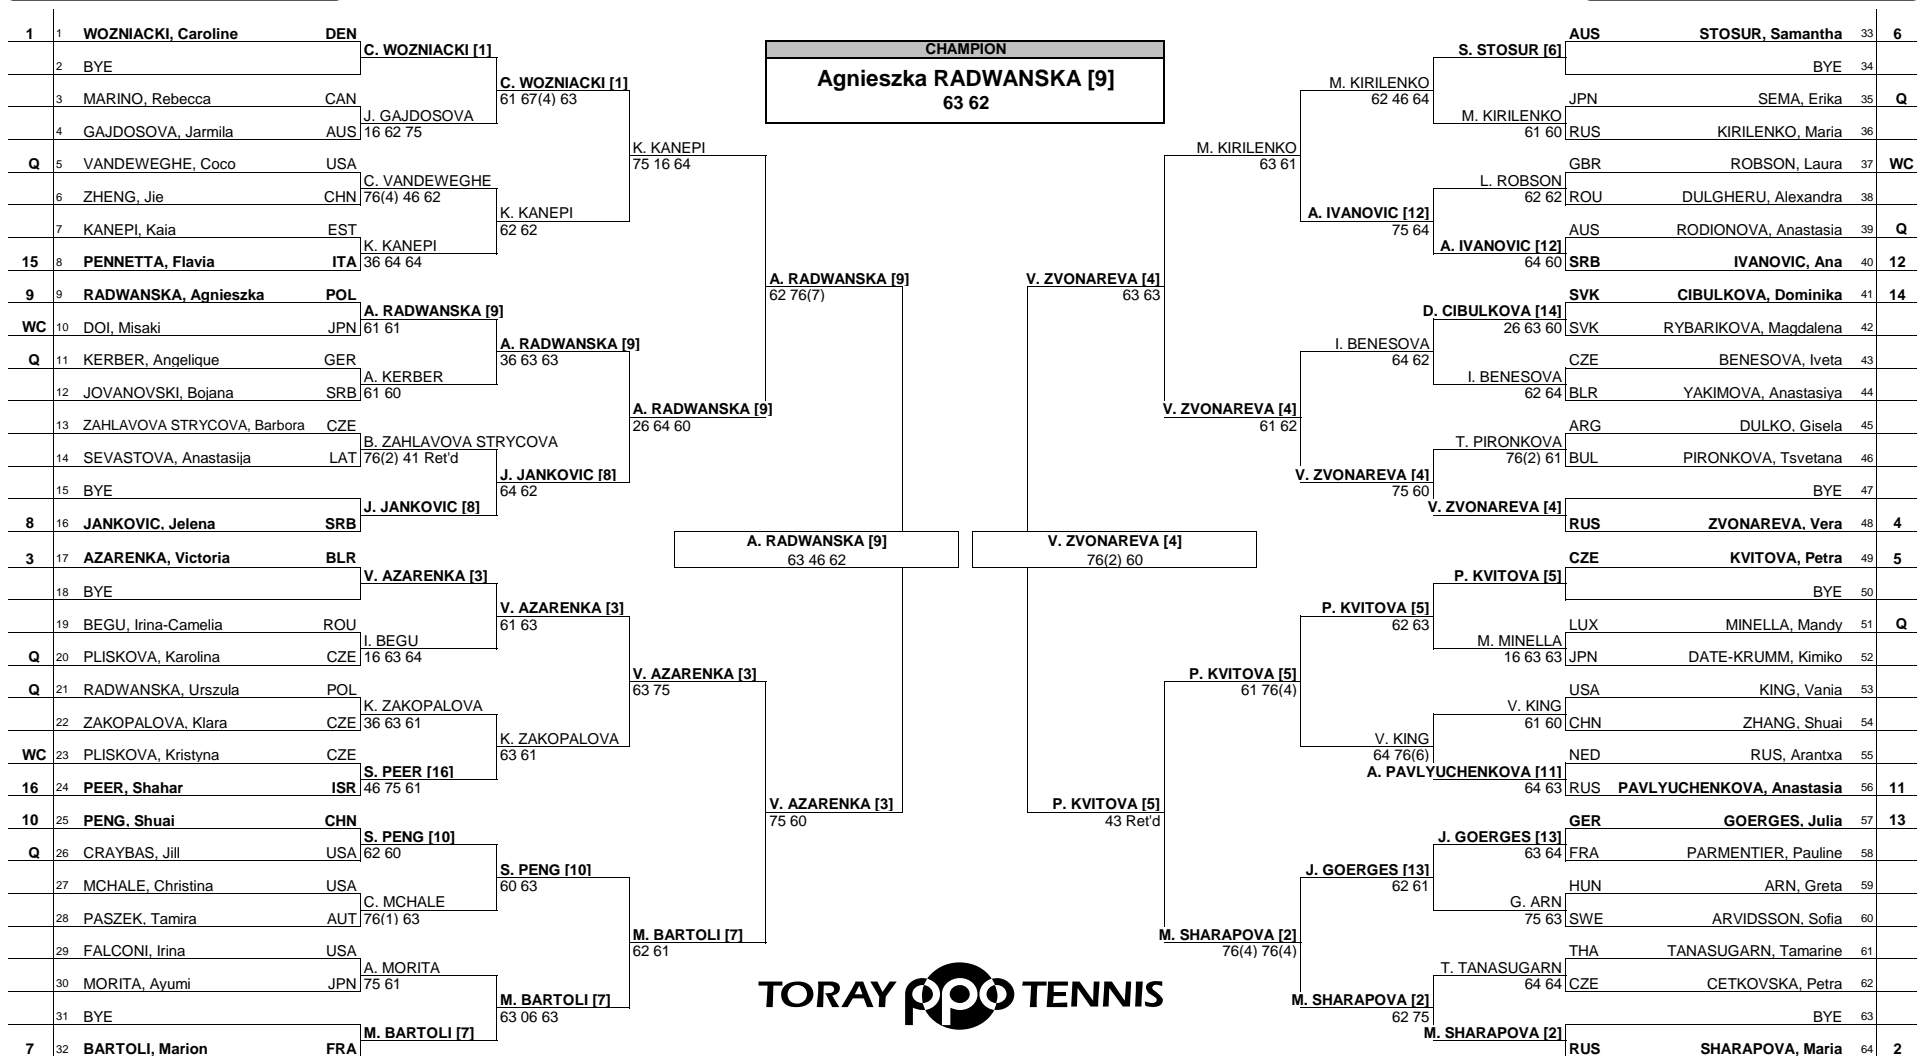

# TORAY PAN PACIFIC OPEN

## MAIN DRAW SINGLES

TOKYO, JAPAN 25 SEP - 01 OCT, 2011

Hard

WTA Premier 5 - \$2,050,000

Seeded Players		Seeded Players		Prize Money		Lucky Losers		Retirements/W.O.	
Rank	Player	Rank	Player	Rank	Pts.	Rank	Player	Rank	Player
1	WOZNIACKI, Caroline	9	RADWANSKA, Agnieszka	13	Winner	\$360,000	900		
2	SHARAPOVA, Maria	10	PENG, Shuai	15	Finalists	\$180,000	620		Anastasija Sevastova - Right hip injury
3	AZARENKA, Victoria	11	PAVLYUCHENKOVA, Anastasia	16	Semi-Finalists	\$90,000	395		Maria Sharapova - Left ankle sprain
4	ZVONAREVA, Vera	12	IVANOVIC, Ana	20	Quarter-Finalists	\$41,450	225		
5	KVITOVA, Petra	13	GOERGES, Julia	21	3rd Round	\$20,550	125		
6	STOSUR, Samantha	14	CIBULKOVA, Dominika	22	2nd Round	\$10,575	70		
7	BARTOLI, Marion	15	PENNETTA, Flavia	23	1st Round	\$5,500	1		
8	JANKOVIC, Jelena	16	PEER, Shahar	26					