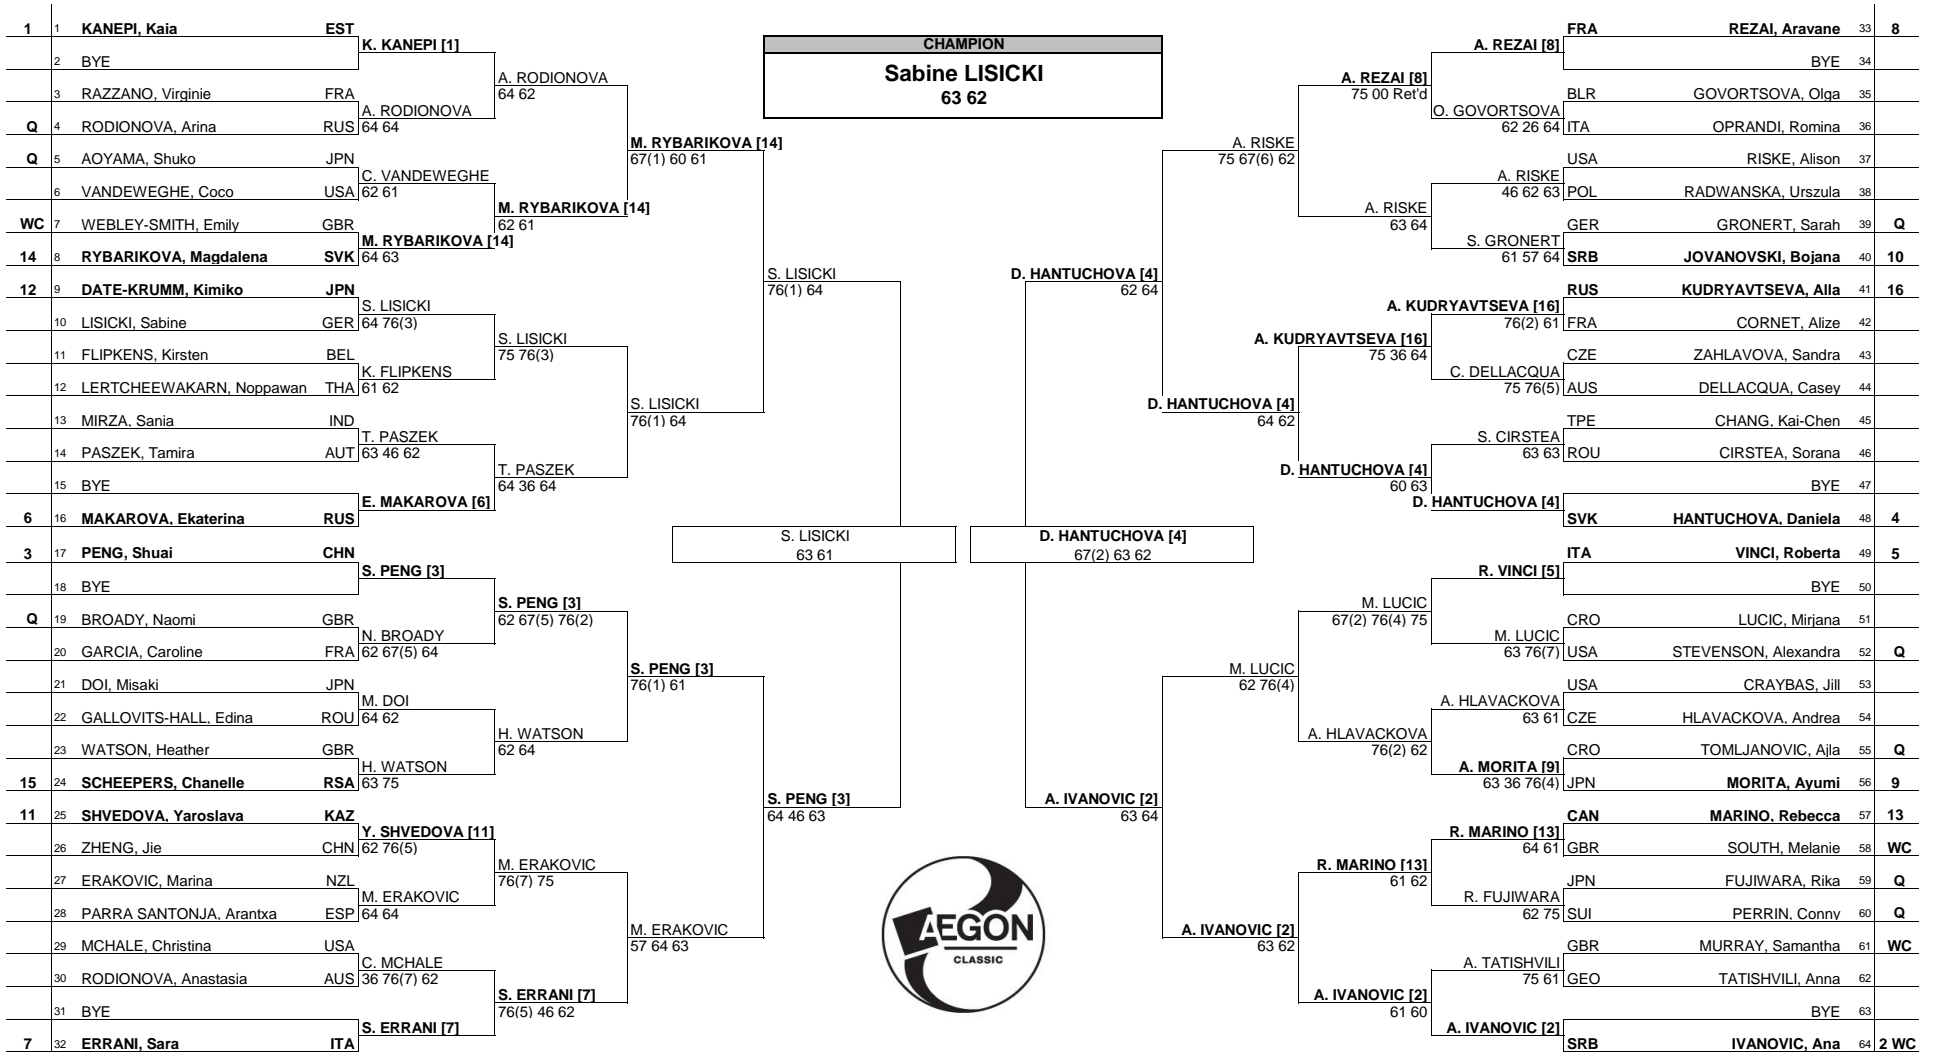

AEGON Classic - BIRMINGHAM

MAIN DRAW SINGLES

Edgbaston, England 6-12 June, 2011

Grass

WTA International - \$220,000

Seeded Players		Seeded Players		Prize Money		Lucky Losers		Retirements/W.O.	
Rank	Player	Rank	Player	Pts.	Money	Pts.	Player	Reason	Player
1	KANEPI, Kaia	9	MORITA, Ayumi	280	\$37,000	280			
2	BYE	10	JOVANOVSKI, Bojana	200	\$19,000	200		Govortsova, Olga - left ankle sprain	
3	RAZZANO, Virginie	11	SHVEDOVA, Yaroslava	130	\$10,000	130			
4	RODIONOVA, Arina	54	DATE-KRUMM, Kimiko	70	\$5,000	70			
5	AOYAMA, Shuko	56	MARINO, Rebecca	30	\$2,600	30			
6	VANDEWEGHE, Coco	60	RYBARIKOVA, Magdalena	15	\$1,350	15			
7	WEBLEY-SMITH, Emily	62	SCHEEPERS, Chanelle	1	\$700	1			
8	RYBARIKOVA, Magdalena	65	KUDRYAVTSEVA, Alla						

Follow Live Scoring at www.wtatour.com