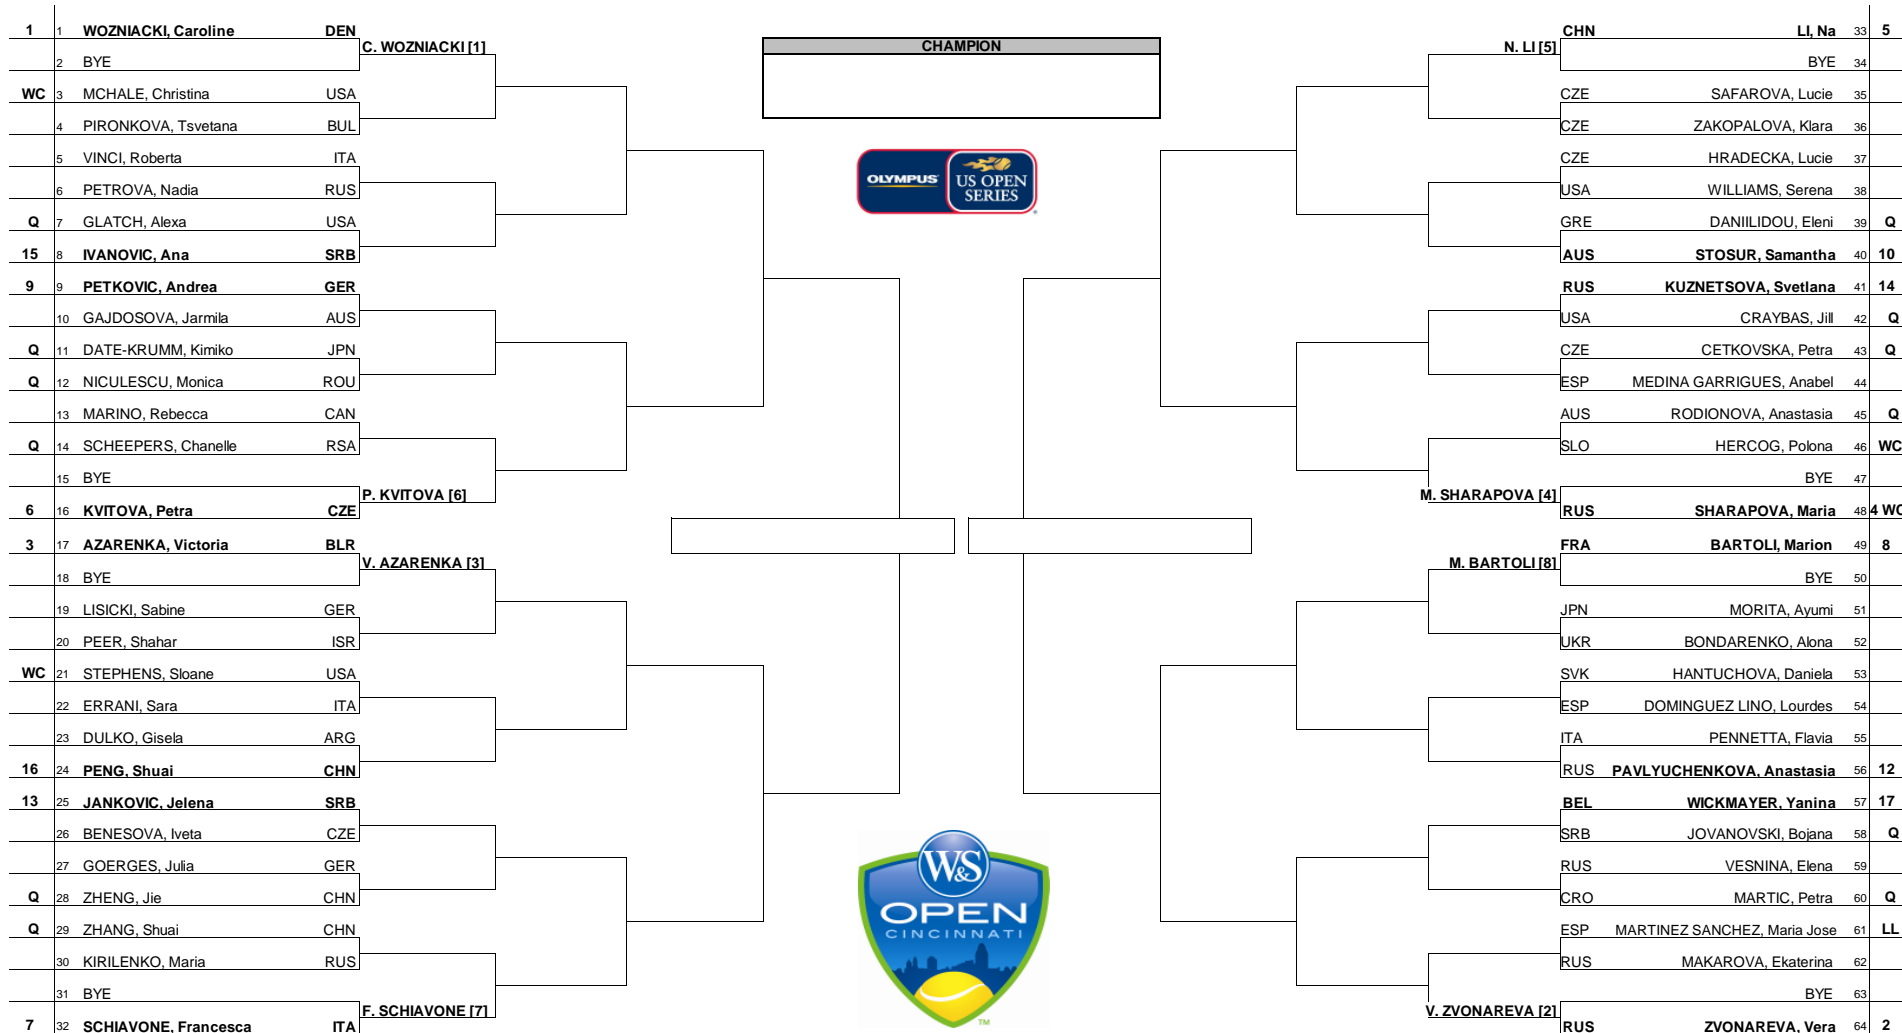

Western & Southern Open

MAIN DRAW SINGLES

Cincinnati, OH, USA 13-21 August, 2011

Hard

WTA Premier - \$2,050,000

Seeded Players	Rank	Seeded Players	Rank	Prize Money	Pts.	Lucky Losers	Retirements/W.O.
1 WOZNIACKI, Caroline	1	9 PETKOVIC, Andrea	10	Winner	\$360,000	900	M.J. MARTINEZ SANCHEZ replacing #11 A. RADWANSKA (right shoulder injury)
2 ZVONAREVA, Vera	3	10 STOSUR, Samantha	11	Finalists	\$180,000	620	
3 AZARENKA, Victoria	4	11 RADWANSKA, Agnieszka	42	Semi-Finalists	\$90,000	395	
4 SHARAPOVA, Maria	5	12 PAVLYUCHENKOVA, Anastasia	13	Quarter Finalists	\$41,450	225	
5 LI, Na	6	13 JANKOVIC, Jelena	14	3rd Round	\$20,550	125	
6 KVITOVA, Petra	7	14 KUZNETSOVA, Svetlana	15	2nd Round	\$10,575	70	
7 SCHIAVONE, Francesca	8	15 IVANOVIC, Ana	16	1st Round	\$5,500	1	
8 BARTOLI, Marion	9	16 PENG, Shuai	17				
				Last Direct Acceptance		Players Representative	
				Tsvetana Prironkova (48)		Jelena Jankovic	
						WTA Supervisor	
						Melanie Tabb, Laura Ceccarelli	
						Follow Live Scoring at www.wtatennis.com	