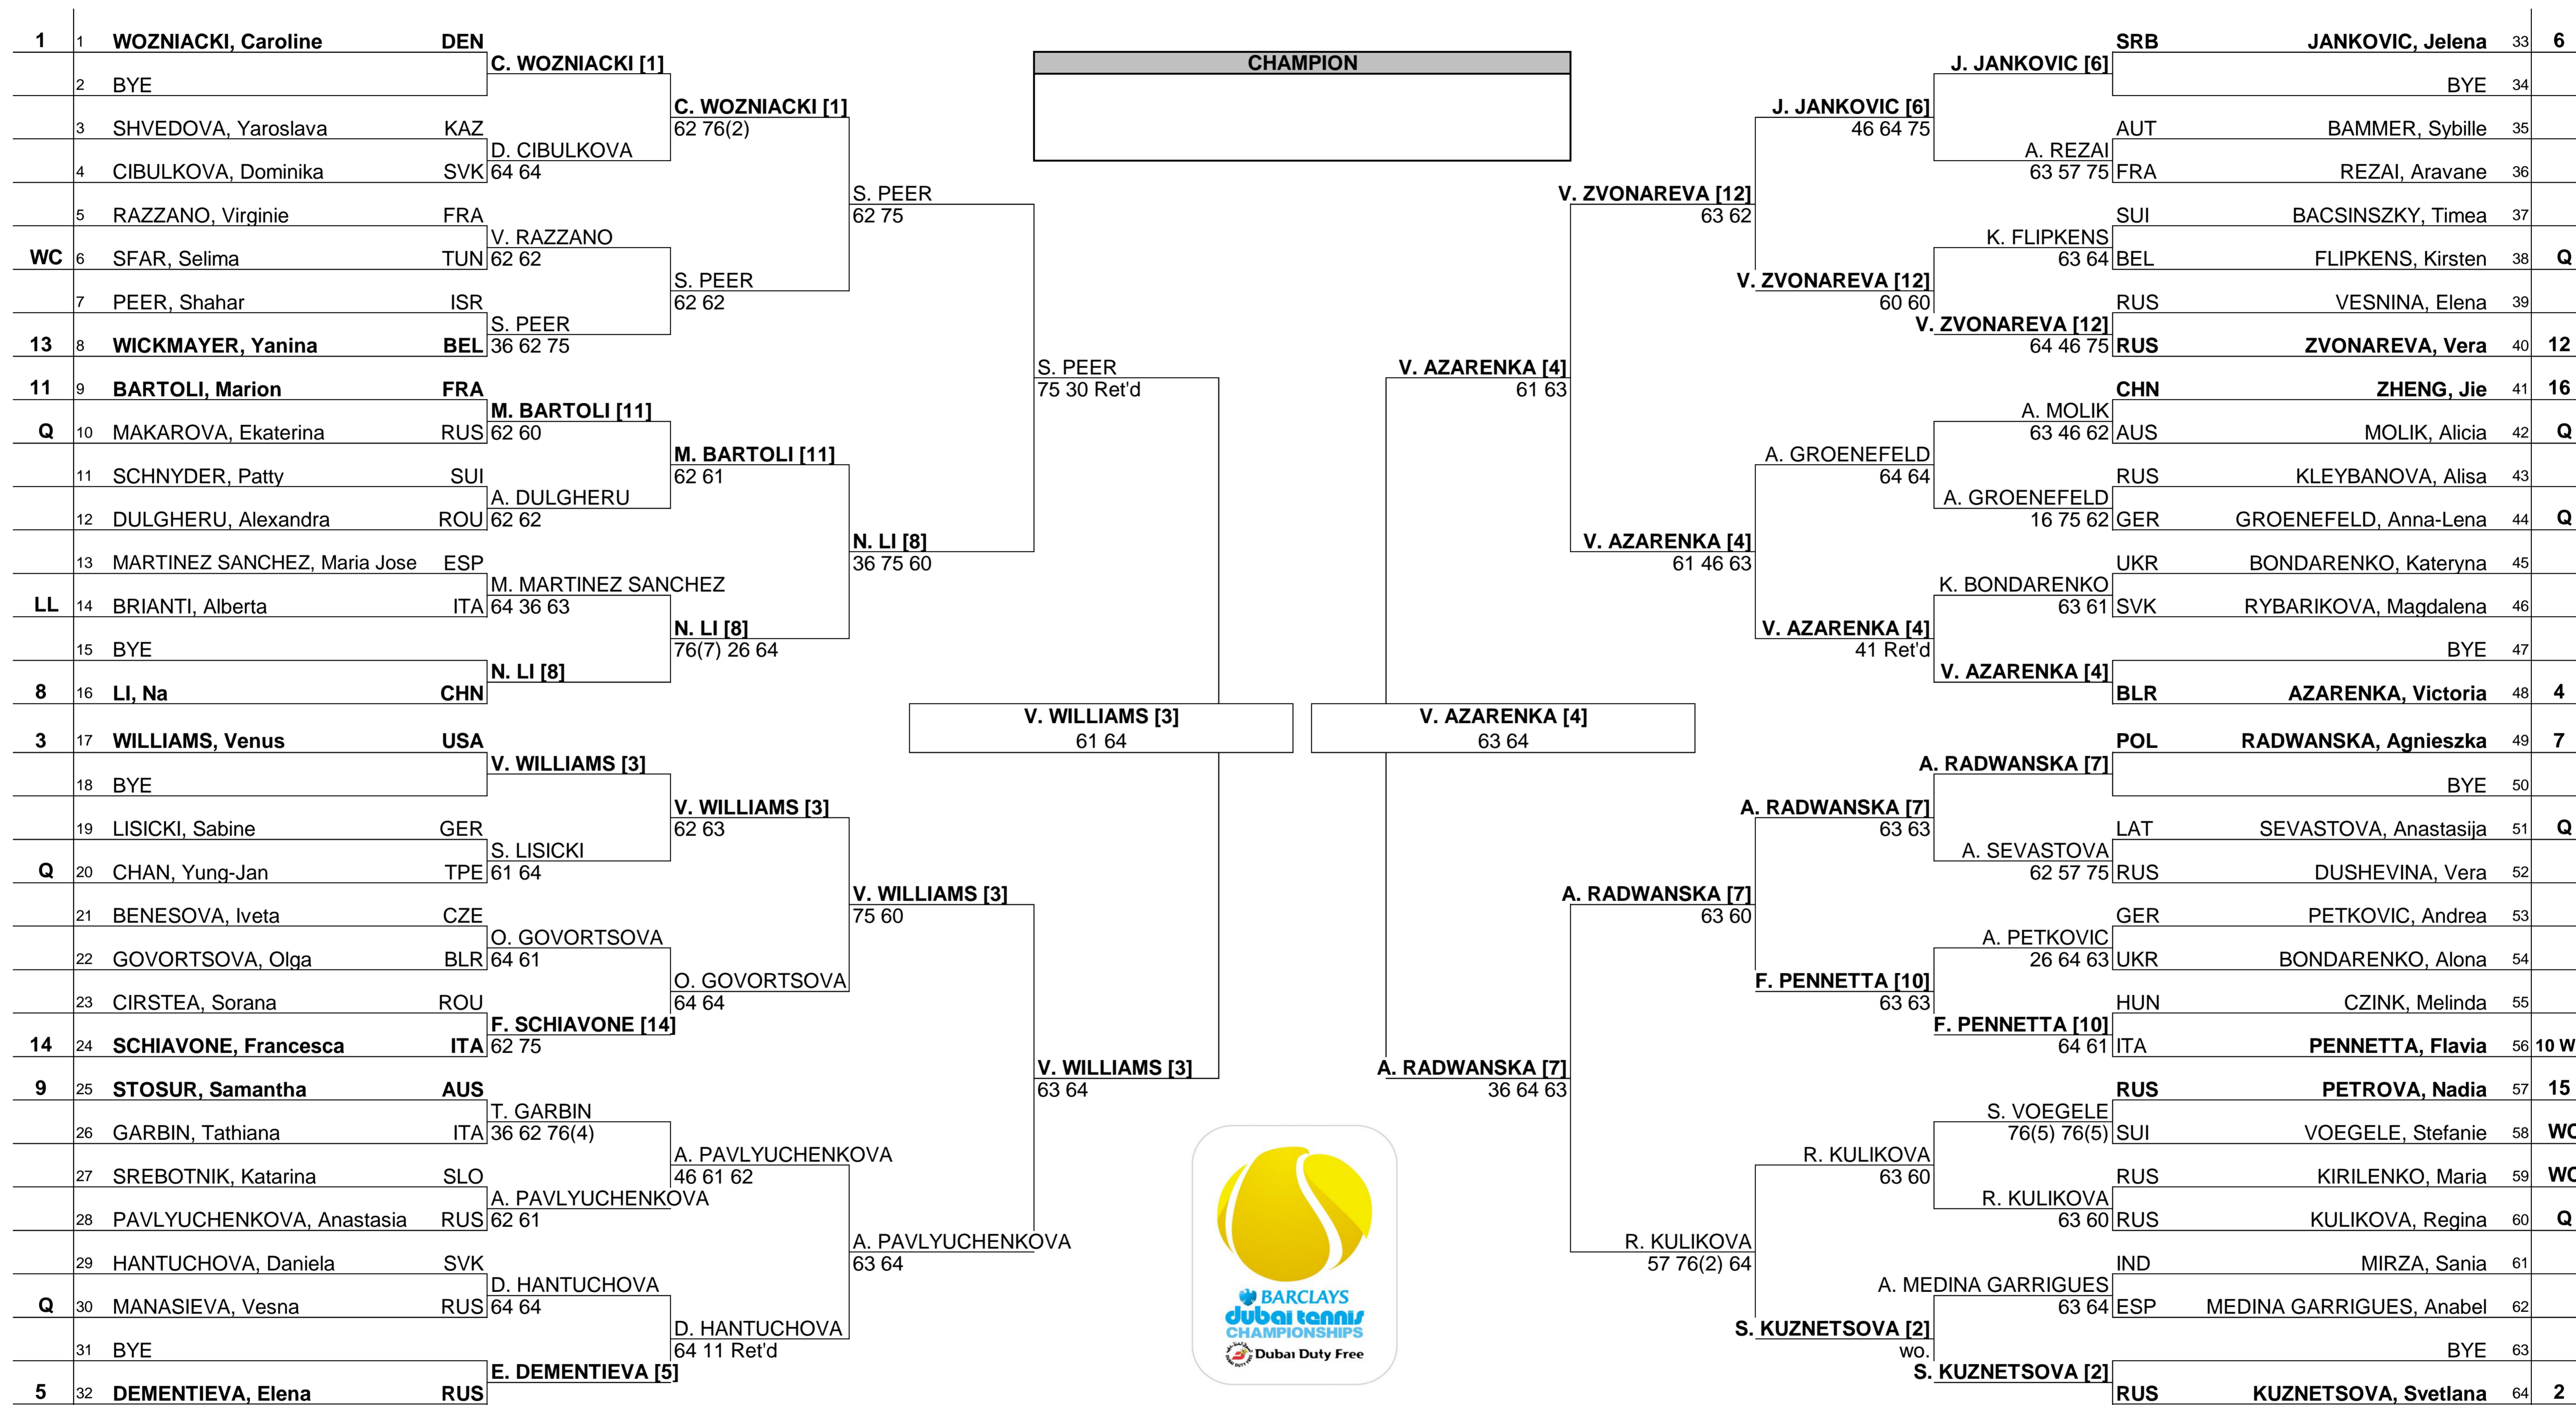

Barclays Dubai Tennis Championships

MAIN DRAW SINGLES

Dubai, UAE 14 - 20 February 2010

Hard, Deco-Turf II

WTA Premier 5 - \$2,000,000

Seeded Players		Rank	Seeded Players		Rank	Prize Money		Pts.	Lucky Losers		Retirements/W.O.			
1	WOZNIACKI, Caroline	3	9	STOSUR, Samantha	11	Winner	\$350,000	900	SAFAROVA replaced by BRIANTI (flight problems)		BONDARENKO, K - Left knee sprain			
2	KUZNETSOVA, Svetlana	4	10	PENNETTA, Flavia	12	Finalists	\$175,000	620			DEMENTIEVA - Right shoulder injury			
3	WILLIAMS, Venus	5	11	BARTOLI, Marion	13	Semi-Finalists	\$87,500	395			MEDINA GARRIGUES - Low back injury			
4	AZARENKA, Victoria	6	12	ZVONAREVA, Vera	14	Quarter Finalists	\$40,000	225			LI - Right back injury			
5	DEMENTIEVA, Elena	7	13	WICKMAYER, Yanina	15	3rd Round	\$20,000	125						
6	JANKOVIC, Jelena	8	14	SCHIAVONE, Francesca	18	2nd Round	\$10,275	70						
7	RADWANSKA, Agnieszka	9	15	PETROVA, Nadia	19	1st Round	\$5,400	1						
8	LI, Na	10	16	ZHENG, Jie	20									
									Last Direct Acceptance		Players Representative		Sony Ericsson WTA Tour Supervisor	
									GARBIN - 59		Jelena Jankovic		Donna Kelso	