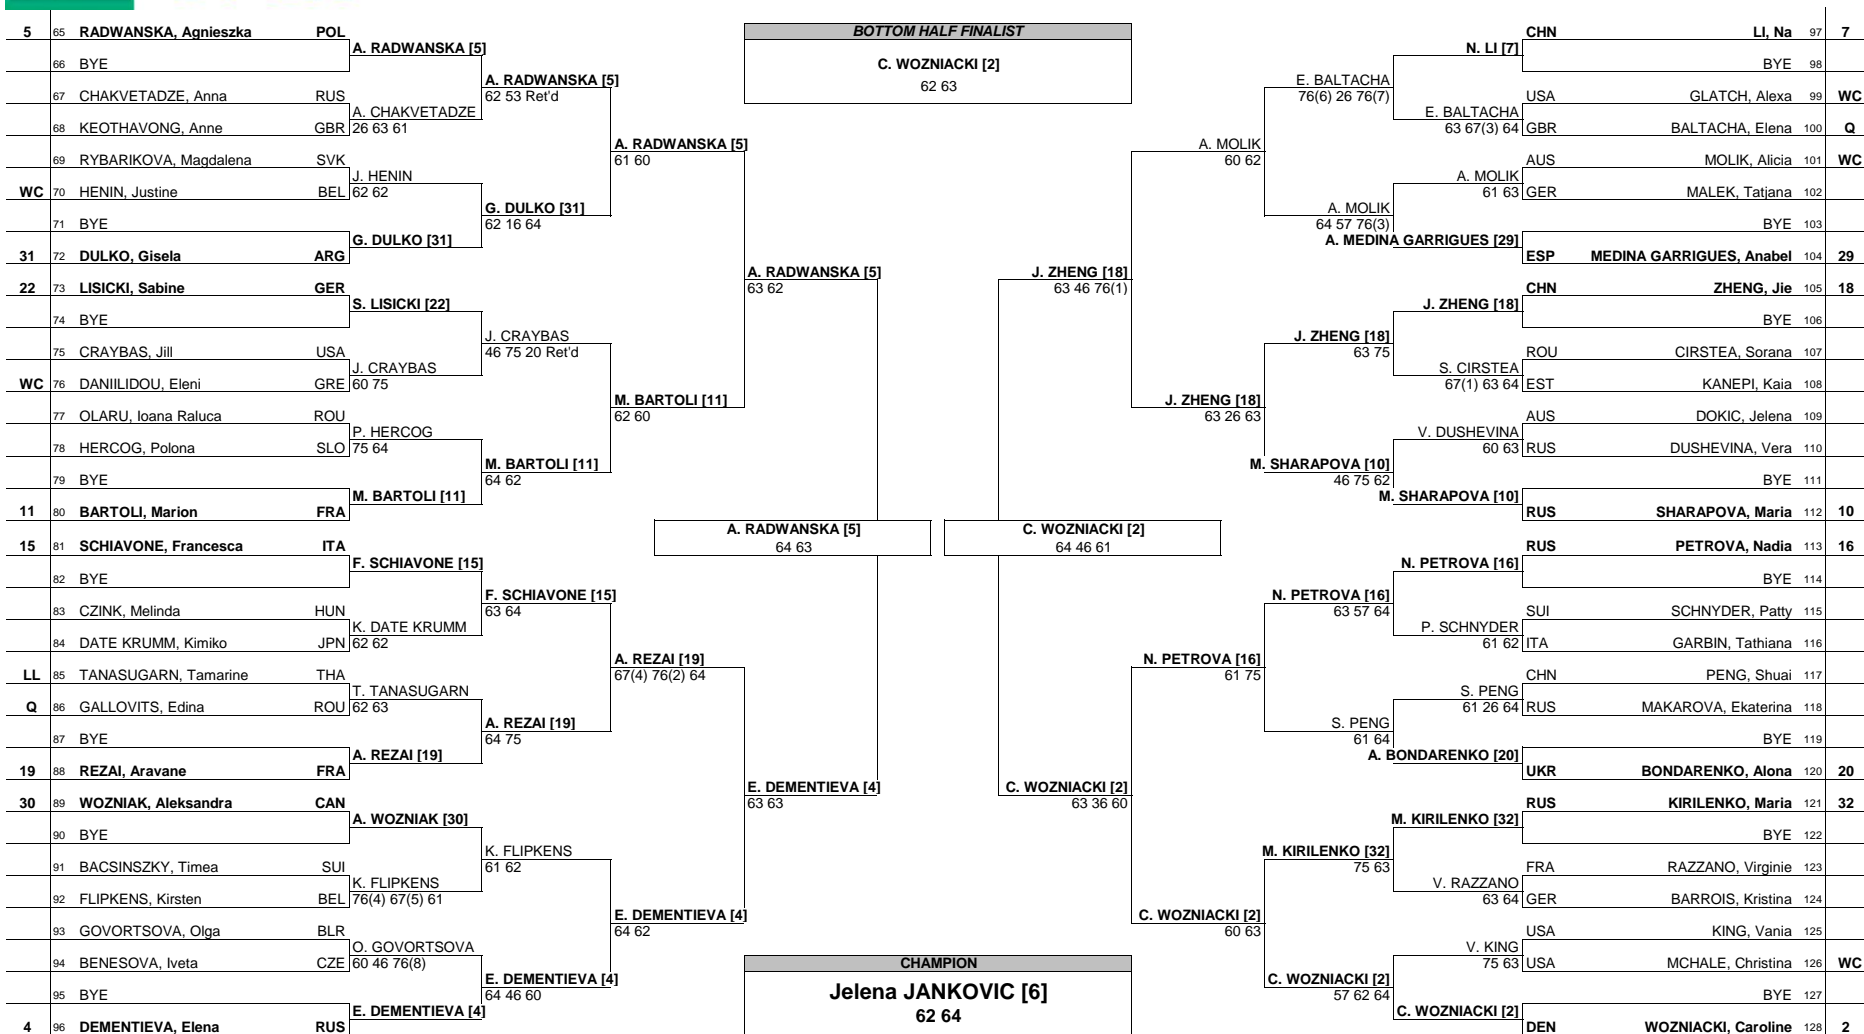

BNP PARIBAS OPEN

BNP Paribas Open

MAIN DRAW SINGLES

Indian Wells, USA 8-21 March 2010
Hard
WTA Premier Mandatory - \$4,500,000

Sony Ericsson
WTA TOUR

Seeded Players	Rank	Seeded Players	Rank	Prize Money	Pts.	Lucky Losers	Retirements/W.O.
1 KUZNETSOVA, Svetlana	3	9 PENNETTA, Flavia	12	Winner	\$700,000	1000	
2 WOZNIAK, Caroline	4	10 SHARAPOVA, Maria	13	Finalists	\$350,000	700	Chakvadatze - left ankle injury Liscski - Left ankle injury
3 AZARENKA, Victoria	6	11 BARTOLI, Marion	14	Semi-Finalists	\$150,000	450	
4 DEMENTIEVA, Elena	7	12 ZVONAREVA, Vera	15	Quarter Finalists	\$64,700	250	
5 RADWANSKA, Agnieszka	8	13 WICKMAYER, Yanina	16	4th Round	\$32,000	140	
6 JANKOVIC, Jelena	9	14 CLIJSTERS, Kim	17	3rd Round	\$18,740	80	
7 LI, Na	10	15 SCHIAVONE, Francesca	18	2nd Round	\$11,500	50	
8 STOSUR, Samantha	11	16 PETROVA, Nadia	19	1st Round	\$7,050	5	

Follow Live Scoring at www.sonyericssonwta.com

BNP PARIBAS OPEN

BNP Paribas Open MAIN DRAW SINGLES

Indian Wells, USA 8-21 March 2010
Hard
WTA Premier Mandatory - \$4,500,000

Seeded Players	Rank	Seeded Players	Rank	Prize Money	Pts.	Lucky Losers	Retirements/W.O.
17 PEER, Shahar	20	25 PAVLYUCHENKOVA, Anastasia	28	Winner \$700,000	1000	Tanasuarn, Tamarine -Groenefeld, Anna-Lena	Chakvatzadze - left ankle injury
18 ZHENG, Jie	21	26 CIBULKOVA, Dominika	29	Finalists \$350,000	700		Lisicki - Left ankle injury
19 REZAI, Aravane	22	27 SZAVAY, Agnes	31	Semi-Finalists \$150,000	450		
20 BONDARENKO, Alona	23	28 MARTINEZ SANCHEZ, Maria Jose	33	Quarter Finalists \$64,700	250		
21 HANTUCHOVA, Daniela	24	29 MEDINA GARRIGUES, Anabel	34	4th Round \$32,000	140		
22 LISICKI, Sabine	25	30 WOZNIAK, Aleksandra	35	3rd Round \$18,740	80		
23 KLEYBANOVA, Alisa	26	31 DULKO, Gisela	36	2nd Round \$11,500	50		
24 IVANOVIC, Ana	27	32 KIRILENKO, Maria	37	1st Round \$7,050	5		
				Last Direct Acceptance		81-Barros	Players Representative
							Sony Ericsson WTA Tour Supervisor
							D Kelsal/ Geccaralli/IT Cho