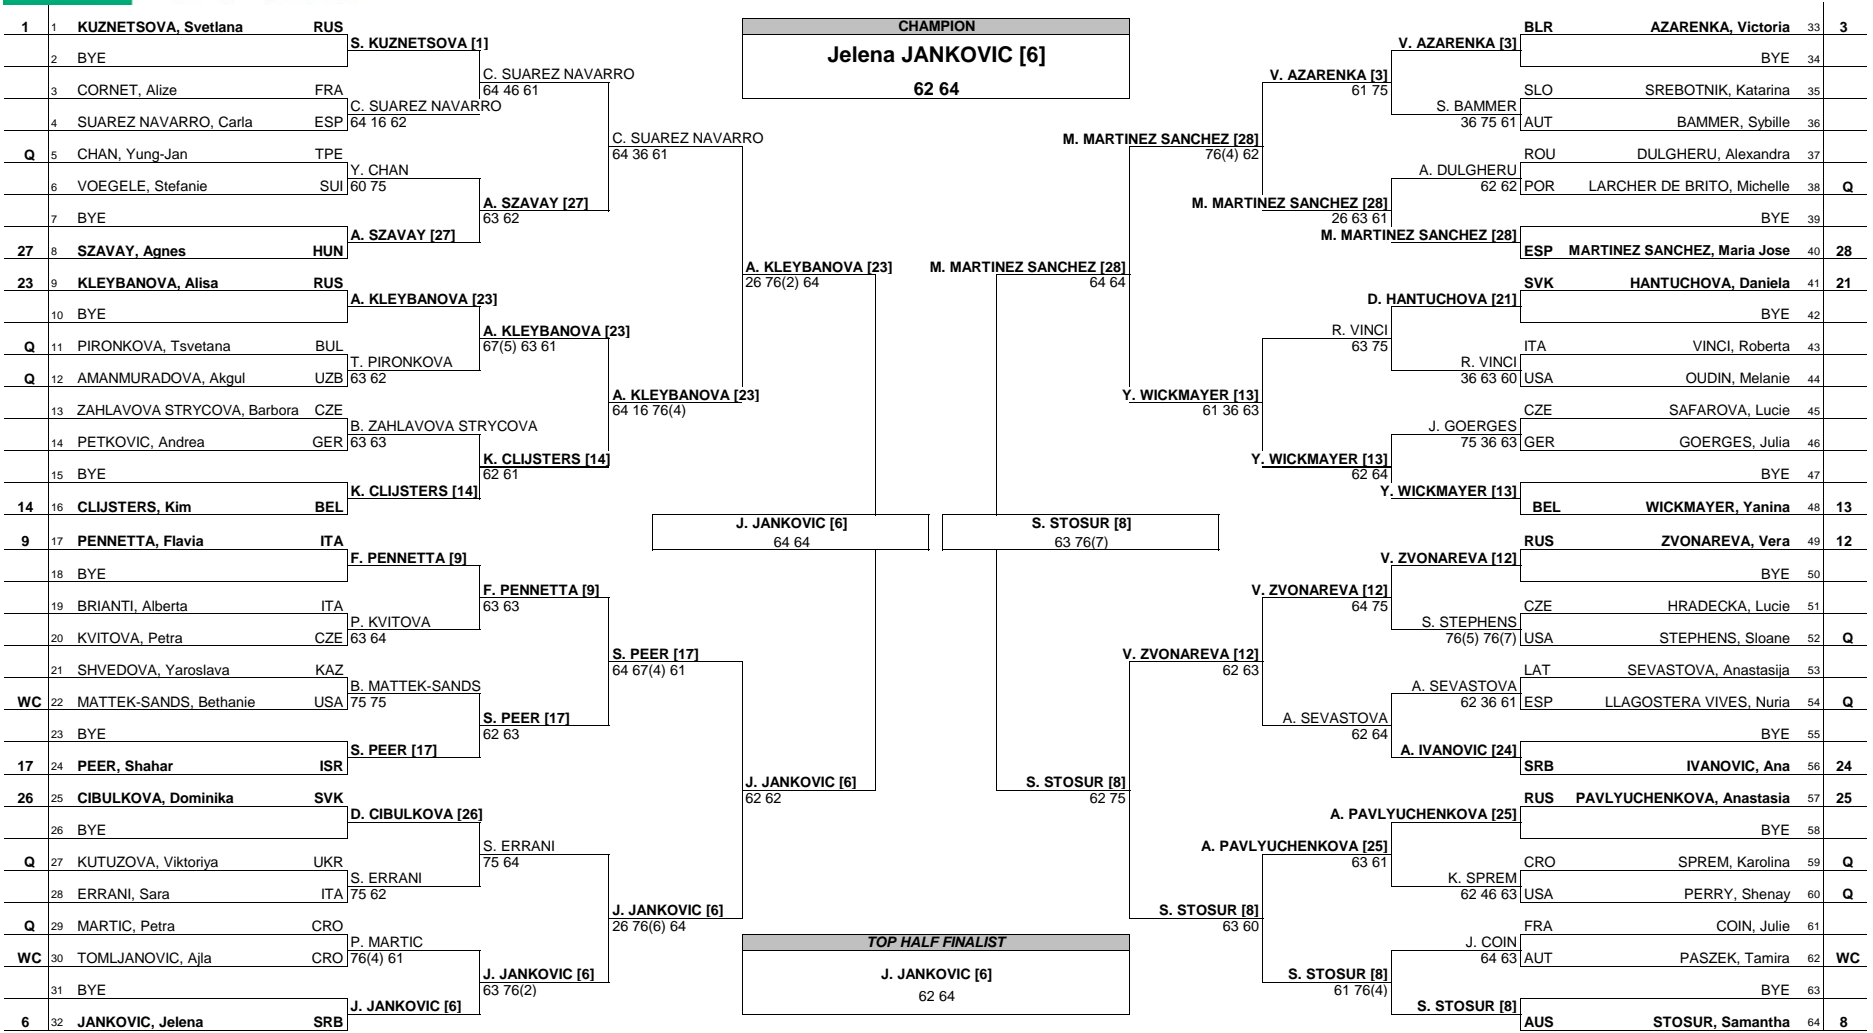

BNP PARIBAS OPEN

BNP Paribas Open

MAIN DRAW SINGLES

Indian Wells, USA 8-21 March 2010
Hard
WTA Premier Mandatory - $4,500,000

Sony Ericsson
WTA TOUR

Seeded Players	Rank	Seeded Players	Rank	Prize Money	Pts.	Lucky Losers	Retirements/W.O.
1 KUZNETSOVA, Svetlana	3	9 PENNETTA, Flavia	12	Winner	$700,000	1000	
2 WOZNIAK, Caroline	4	10 SHARAPOVA, Maria	13	Finalists	$350,000	700	Chakvadatze - left ankle injury Liscski - Left ankle injury
3 AZARENKA, Victoria	6	11 BARTOLI, Marion	14	Semi-Finalists	$150,000	450	
4 DEMENTIEVA, Elena	7	12 ZVONAREVA, Vera	15	Quarter Finalists	$64,700	250	
5 RADWANSKA, Agnieszka	8	13 WICKMAYER, Yanina	16	4th Round	$32,000	140	
6 JANKOVIC, Jelena	9	14 CLIJSTERS, Kim	17	3rd Round	$18,740	80	
7 LI, Na	10	15 SCHIAVONE, Francesca	18	2nd Round	$11,500	50	
8 STOSUR, Samantha	11	16 PETROVA, Nadia	19	1st Round	$7,050	5