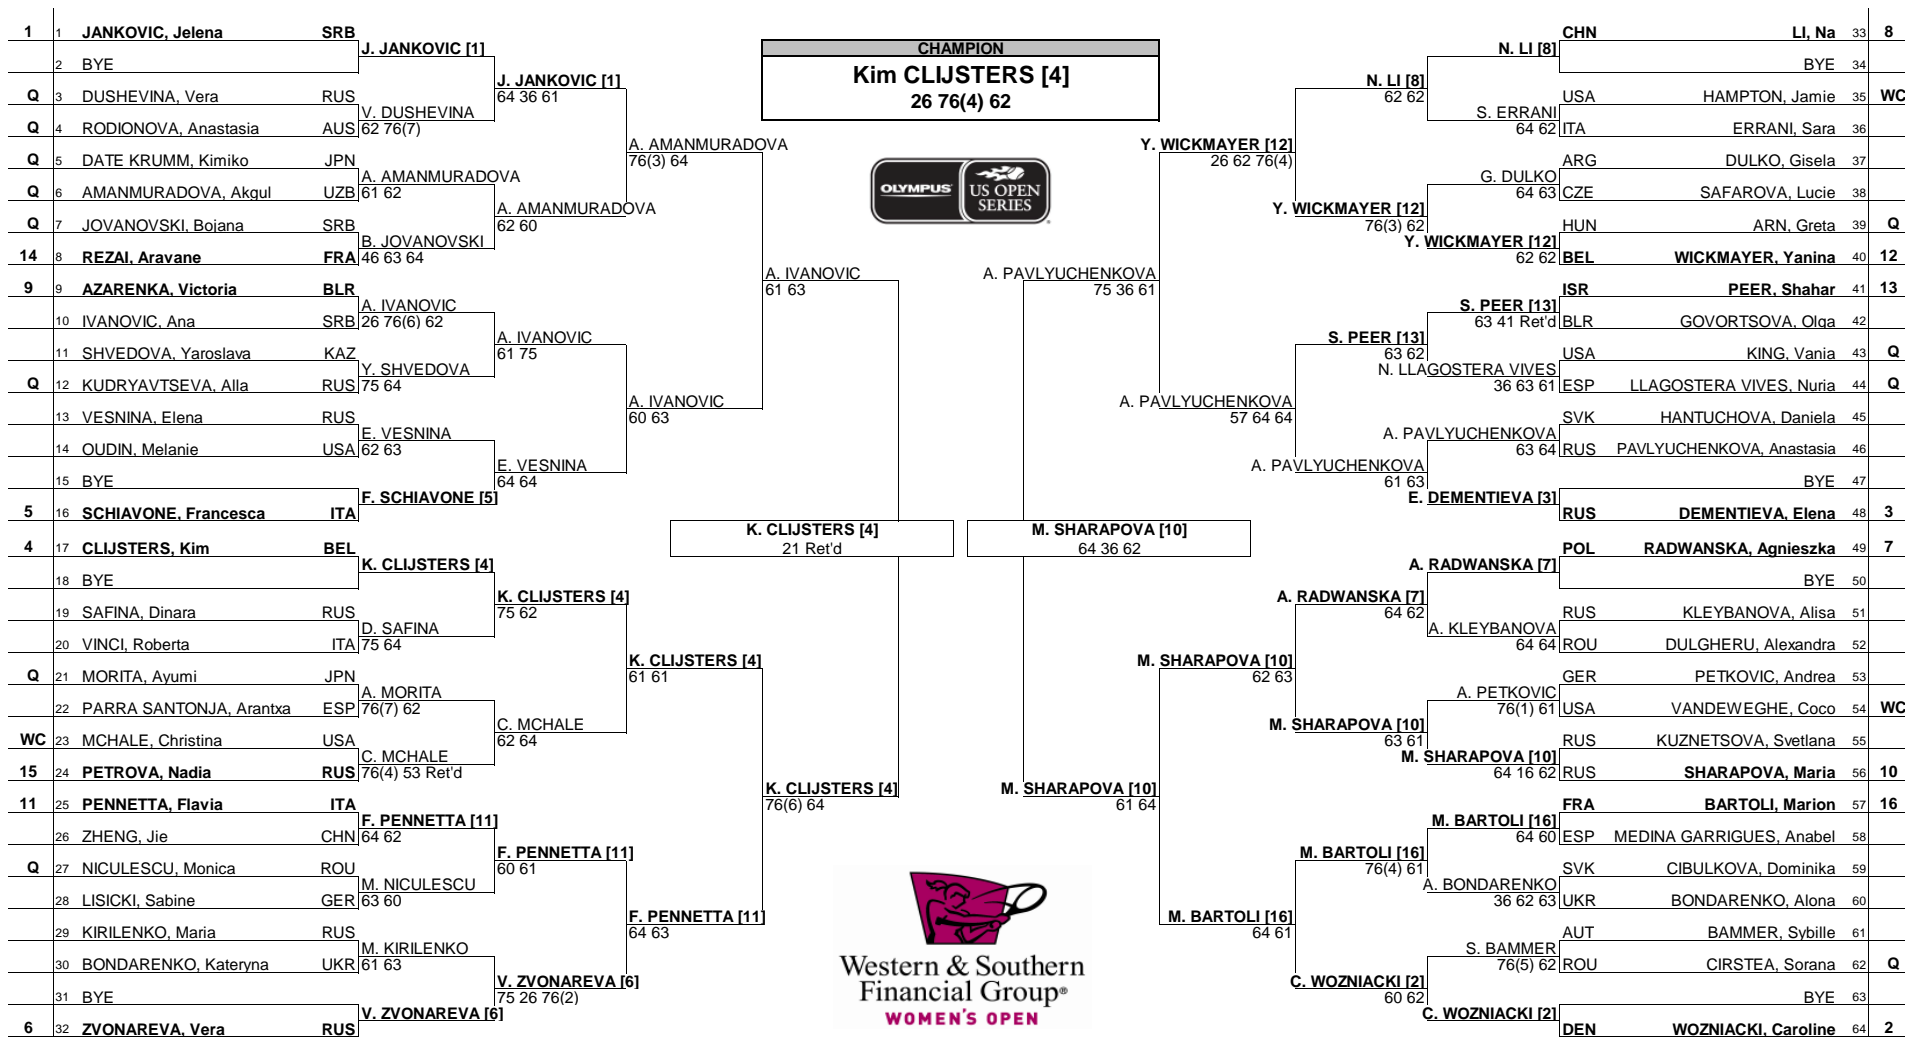

Western & Southern Financial Group Women's Open

MAIN DRAW SINGLES

Cincinnati, OH, USA 9 - 15 August 2010
Hard, Deco Turf II
WTA Premier 5 - \$2,000,000

Seeded Players	Rank	Seeded Players	Rank	Prize Money	Pts.	Lucky Losers	Retirements/W.O.
1 JANKOVIC, Jelena	2	9 AZARENKA, Victoria	12	Winner	\$350,000	900	GOVORTSOVA - Retirement (dizziness)
2 WOZNIACKI, Caroline	3	10 SHARAPOVA, Maria	13	Finalists	\$175,000	620	PETROVA - Retirement (heat illness)
3 DEMENTIEVA, Elena	6	11 PENNETTA, Flavia	15	Semi-Finalists	\$87,500	395	IVANOVIC - Retirement (left foot injury)
4 CLIJSTERS, Kim	7	12 WICKMAYER, Yanina	16	Quarter Finalists	\$40,000	225	
5 SCHIAVONE, Francesca	8	13 PEER, Shahar	17	3rd Round	\$20,000	125	
6 ZVONAREVA, Vera	9	14 REZAI, Aravane	18	2nd Round	\$10,275	70	
7 RADWANSKA, Agnieszka	10	15 PETROVA, Nadia	19	1st Round	\$5,400	1	
8 LI, Na	11	16 BARTOLI, Marion	20				